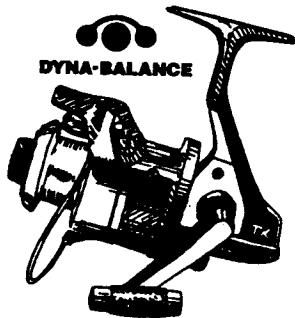

TX Spinning Reels

Wow!

- **Dyna-Balance**
- Aluminum Aero® Long Spool Design
- Aluminum Spool
- Front Drag
- 5.2:1 Gear Ratio

TX

1000

93

EXPLODED PARTS VIEW

MODEL NO.	LINE / CAPACITY	GEAR RATIO	WT. (OZ.)	BEARINGS
TX-1000F	2/270,4/140,6/110	5.2:1	8.6	1

Sometimes something just seems to be too good to be true. This is certainly the case with the TX. TX is our lowest priced DynaBalance™ reel. As if this alone were not enough, TX is also built with a die-cast aluminum spool, one stainless steel ball bearing, QuickFire II® self-centering bail, the No-Fail Bail® spring, an oversized line guide roller, and a smooth oil impregnated felt front drag. The TX is a dream come true. Never before has such a fine piece of equipment been available at such an incredible price!