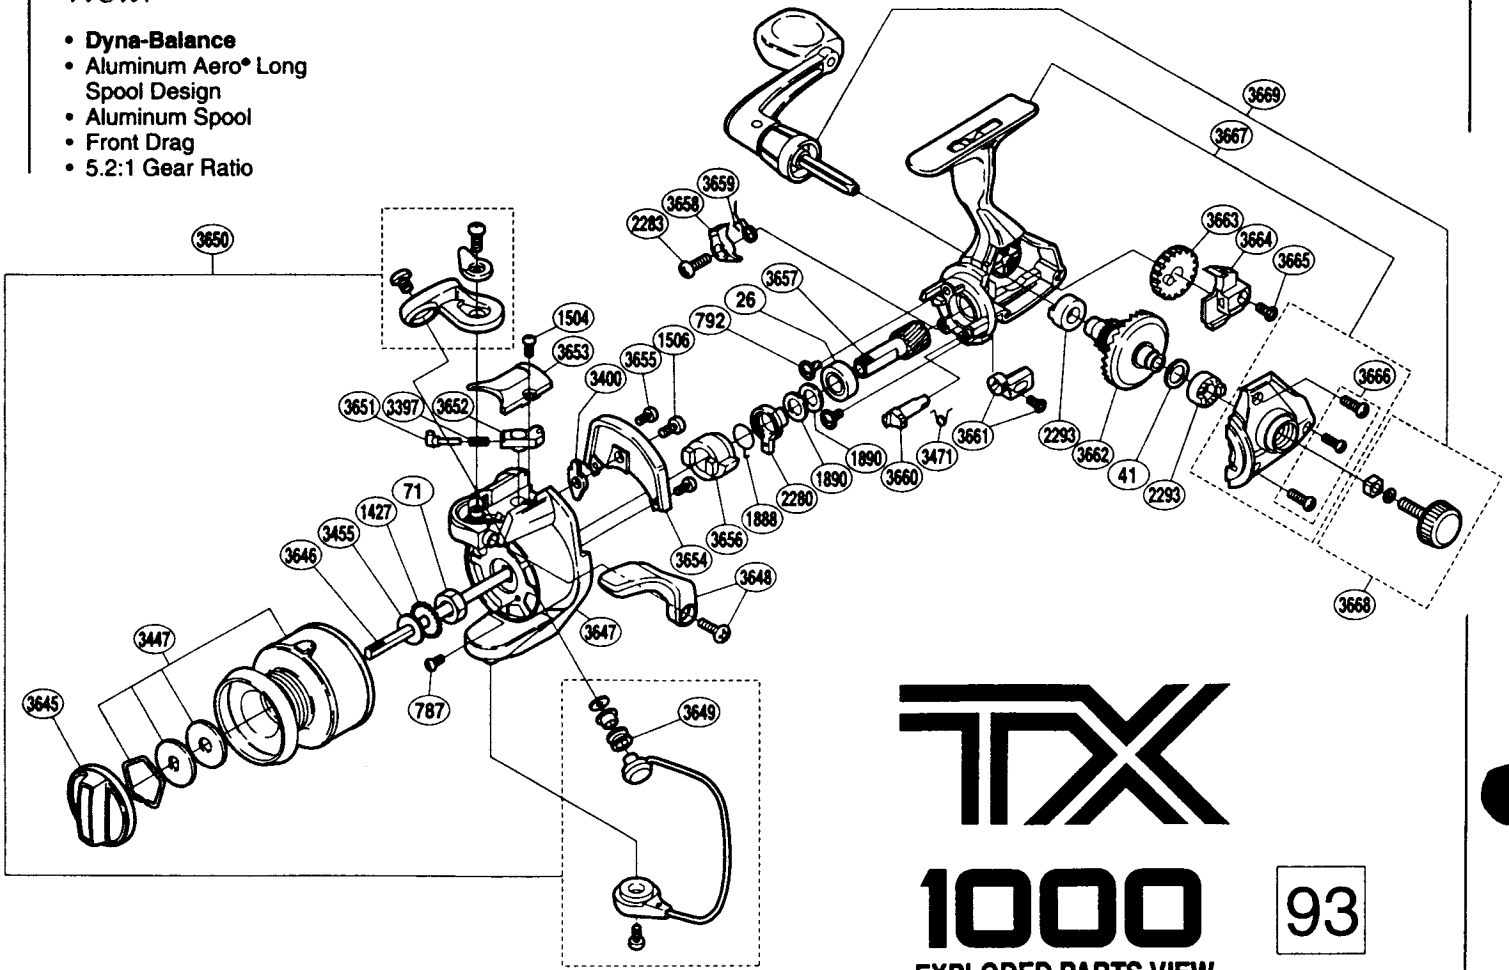

TX Spinning Reels

Wow!

- **Dyna-Balance**
- Aluminum Aero® Long Spool Design
- Aluminum Spool
- Front Drag
- 5.2:1 Gear Ratio

TX

1000

93

EXPLODED PARTS VIEW

MODEL NO.	LINE / CAPACITY	GEAR RATIO	WT. (OZ.)	BEARINGS
TX-1000F	2/270,4/140,6/110	5.2:1	8.6	1

Sometimes something just seems to be too good to be true. This is certainly the case with the TX. TX is our lowest priced DynaBalance™ reel. As if this alone were not enough, TX is also built with a die-cast aluminum spool, one stainless steel ball bearing, QuickFire II® self-centering bail, the No-Fail Bail® spring, an oversized line guide roller, and a smooth oil impregnated felt front drag. The TX is a dream come true. Never before has such a fine piece of equipment been available at such an incredible price!