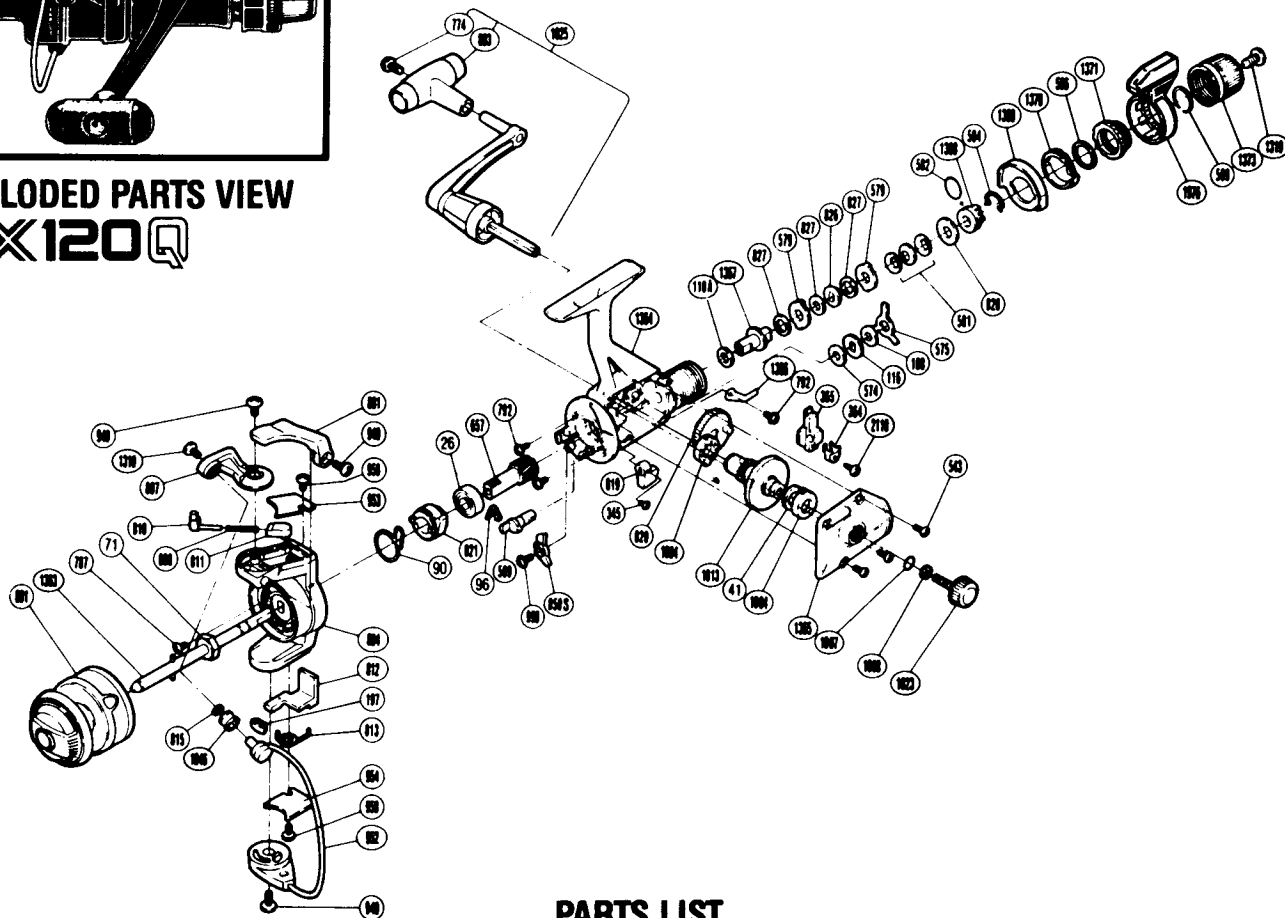

EXPLODED PARTS VIEW
TX120Q

PARTS LIST
PART # DESCRIPTION

RD 0026	Ball Bearing
RD 0041	Drive Gear Washer
RD 0071	Rotor Nut
RD 0090	Anti-Reverse Pawl Spring
RD 0096	Anti-Reverse Cam Spring
RD 0108	Drag Washer "C(1)" (Black)
RD 0110A	Drag Washer "D2" (White)
RD 0116	Click Gear
RD 0197	Bail Trip Slide Cam
RD 0345	Anti-Reverse Lever Screw
RD 0364	Oscillating Slider Retainer
RD 0365	Oscillating Slider
RD 0543	Side Cover Screw (B)
RD 0569	Anti-Reverse Cam
RD 0574	Drag Washer "C2" (White)
RD 0575	Eared Washer "BF"
RD 0579	Eared Washer "B"
RD 0581	Coned Disc Spring
RD 0582	"O" Ring
RD 0584	Hold Click Spring
RD 0586	Fightin' Pressure Screw Washer
RD 0589	Lever Hold Spring
RD 0657	Pinion Gear
RD 0774	Handle Knob Screw

PART # DESCRIPTION

RD 0787	Nut Lock Screw
RD 0792	Bearing Retainer Screw
RD 0801	Spool Assembly (Universal)
RD 0803	Handle Knob
RD 0804	Rotor
RD 0807	Bail Arm
RD 0808	Bail Spring
RD 0810	Bail Spring Guide A
RD 0811	Bail Spring Guide B
RD 0812	Bail Trip Lever
RD 0813	Lever Spring
RD 0815	Line Roller Washer
RD 0819	Anti-Reverse Lever (Black)
RD 0820	Oscillating Gear
RD 0821	Anti-Reverse Ratchet
RD 0826	Key Washer "A"
RD 0827	Drag Washer "H1"
RD 0828	Drag Spring Washer "A"
RD 0850S	Anti-Reverse Pawl
RD 0861	Quick-Fire II Trigger
RD 0940	Bail Trip Cam Screw
RD 0949	Trigger Screw
RD 0952	Bail Assembly
RD 0953	Bail Spring Cover

PART # DESCRIPTION

RD 0954	Bail Trip Cover
RD 0958	Bail Trip Cover Screw
RD 0998	Anti-Reverse Pawl Screw
RD 1004	Bushing A
RD 1007	Lock Washer Retainer
RD 1008	Handle Lock Washer
RD 1013	Drive Gear
RD 1023	Handle Screw Cap
RD 1025	Handle Assembly
RD 1046	Sic Ceramic Roller
RD 1310	Line Roller Screw
RD 1319	Drag Knob Screw
RD 1363	Main Shaft
RD 1364	Body
RD 1365	Side Cover
RD 1366	Drag Click
RD 1367	Drag Shaft
RD 1368	Pressure Screw
RD 1369	Lever Quadrant
RD 1370	Lever Click Gear
RD 1371	Fightin' Pressure Screw
RD 1373	Drag Programmer
RD 1976	Fightin' Drag II Lever
RD 2110	Slider Retainer Screw