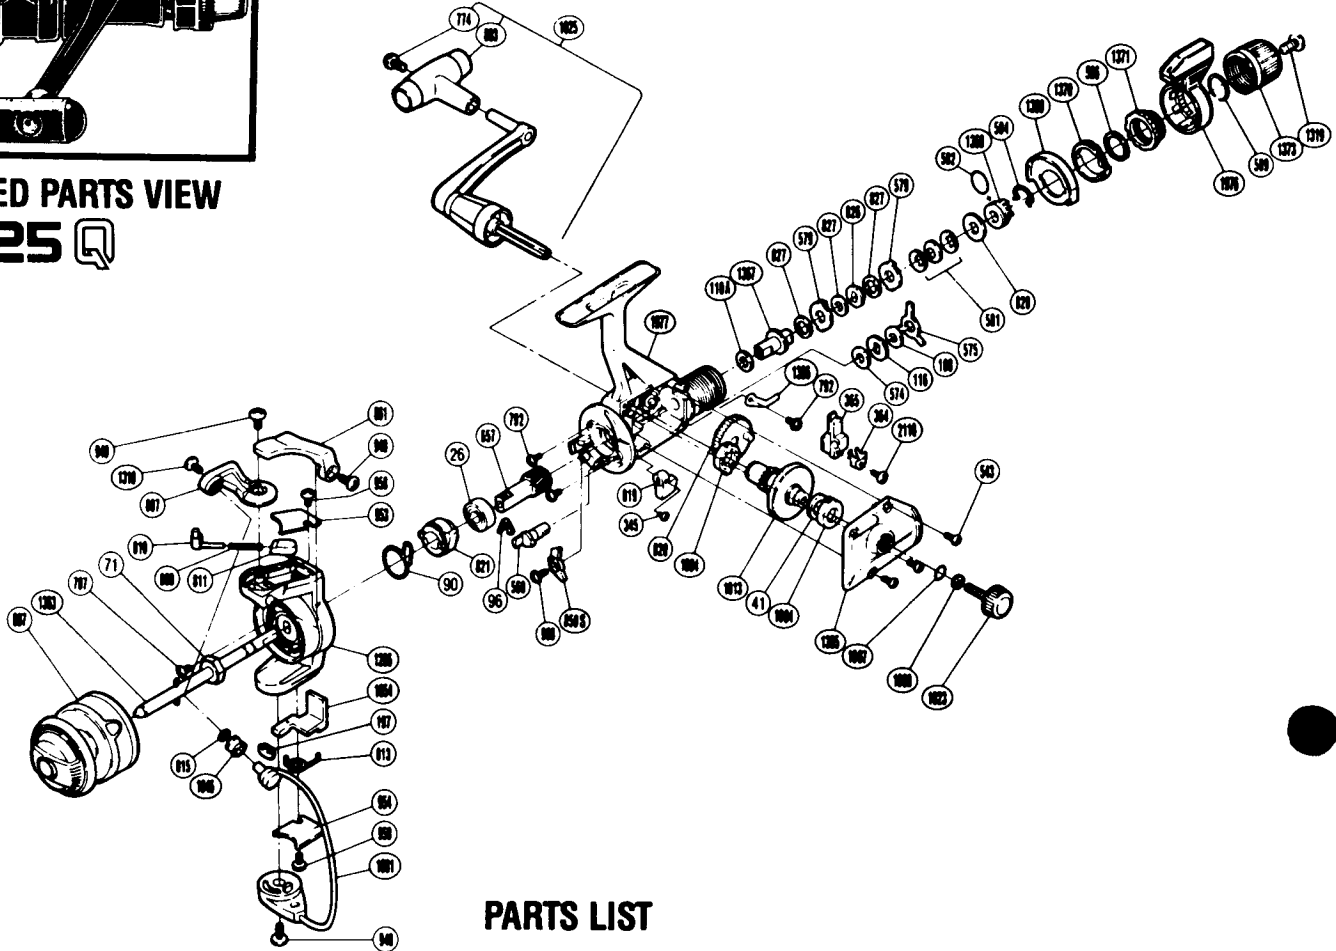

EXPLODED PARTS VIEW
TX125 Q

PARTS LIST

PART # DESCRIPTION

- RD 0026 Ball Bearing
- RD 0041 Drive Gear Washer
- RD 0071 Rotor Nut
- RD 0090 Anti-Reverse Pawl Spring
- RD 0096 Anti-Reverse Cam Spring
- RD 0108 Drag Washer "C(1)" (Black)
- RD 0110A Drag Washer "D2" (White)
- RD 0116 Click Gear
- RD 0197 Bail Trip Slide Cam
- RD 0345 Anti-Reverse Lever Screw
- RD 0364 Oscillating Slider Retainer
- RD 0365 Oscillating Slider
- RD 0543 Side Screw (B)
- RD 0569 Anti-Reverse Cam
- RD 0574 Drag Washer "C2" (White)
- RD 0575 Eared Washer "BF"
- RD 0579 Eared Washer "B"
- RD 0581 Coned Disc Spring
- RD 0582 "O" Ring
- RD 0584 Hold Click Spring
- RD 0586 Fightin' Pressure Screw Washer
- RD 0589 Lever Hold Spring
- RD 0657 Pinion Gear
- RD 0774 Handle Knob Screw

PART # DESCRIPTION

- RD 0787 Nut Lock Screw
- RD 0792 Bearing Retainer Screw
- RD 0803 Handle Knob
- RD 0807 Bail Arm
- RD 0808 Bail Spring
- RD 0810 Bail Spring Guide A
- RD 0811 Bail Spring Guide B
- RD 0813 Lever Spring
- RD 0815 Line Roller Washer
- RD 0819 Anti-Reverse Lever (Black)
- RD 0820 Oscillating Gear
- RD 0821 Anti-Reverse Ratchet
- RD 0826 Key Washer "A"
- RD 0827 Drag Washer "H1"
- RD 0828 Drag Spring Washer "A"
- RD 0850S Anti-Reverse Pawl
- RD 0861 Quick-Fire II Trigger
- RD 0897 Spool Assembly (Universal)
- RD 0940 Bail Trip Cam Screw
- RD 0949 Trigger Screw
- RD 0953 Bail Spring Cover
- RD 0954 Bail Trip Cover
- RD 0958 Bail Trip Cover Screw
- RD 0998 Anti-Reverse Pawl Screw