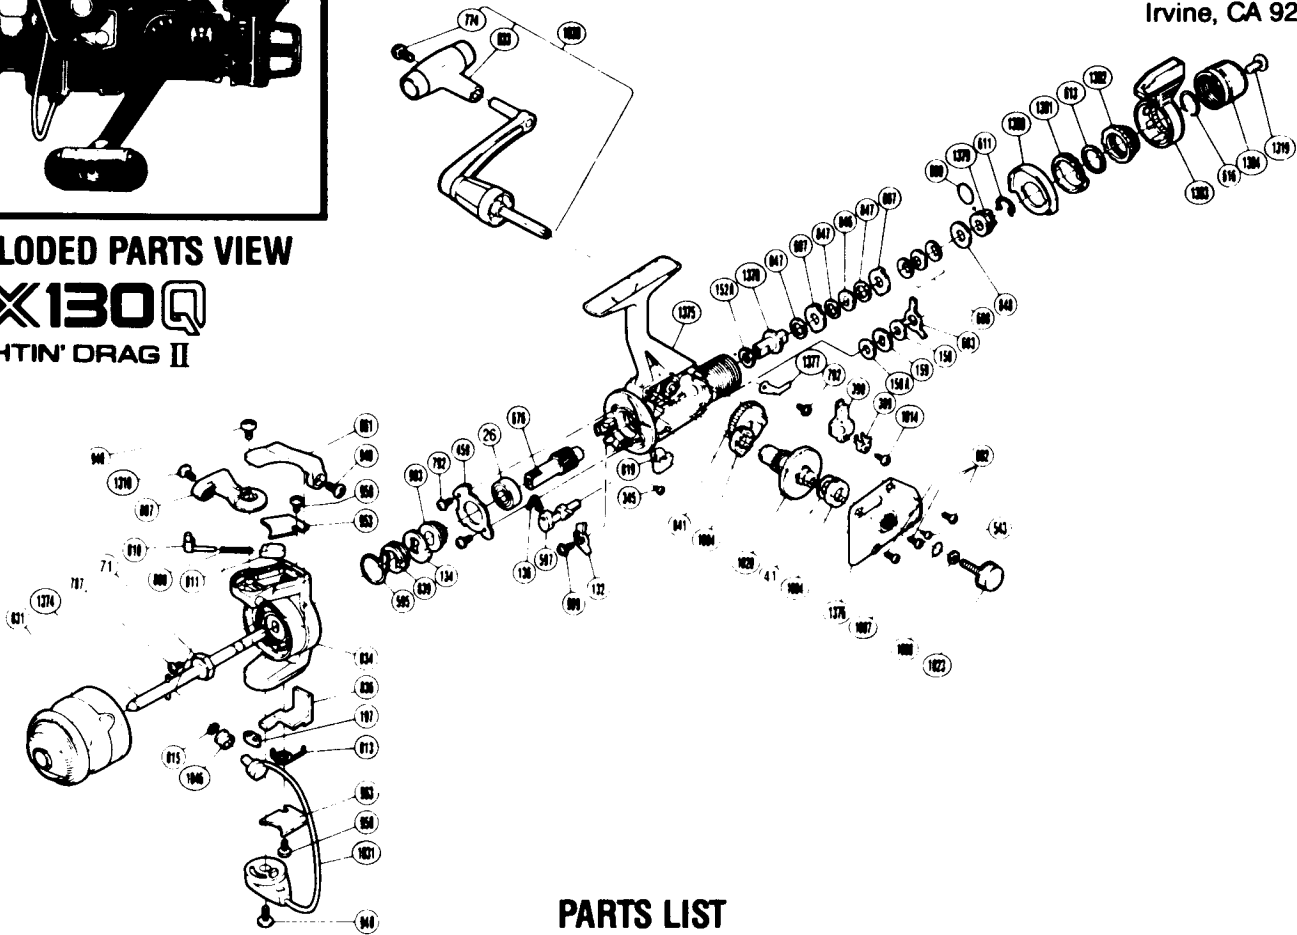

EXPLODED PARTS VIEW

TX130Q

FIGHTIN' DRAG II