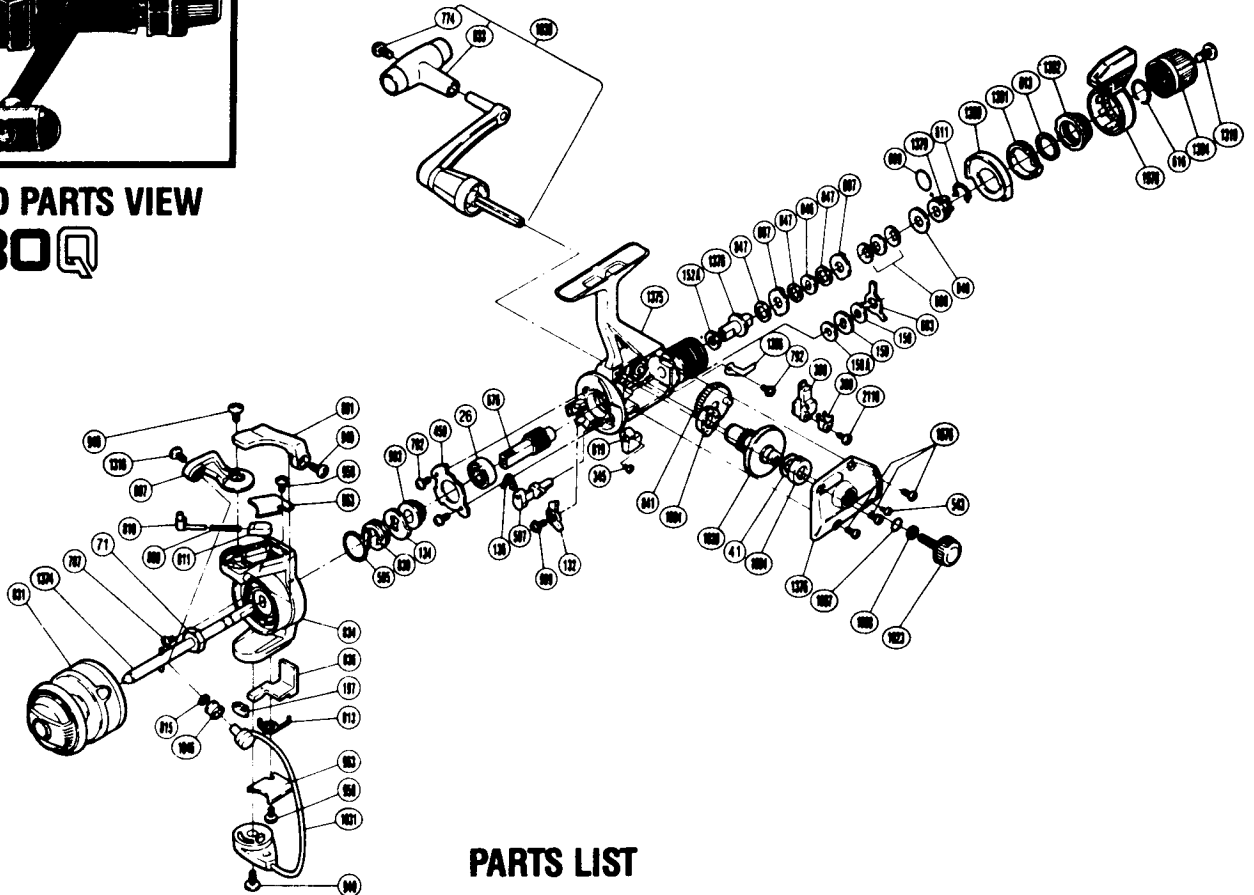


**EXPLODED PARTS VIEW****TX130Q****PARTS LIST****PART # DESCRIPTION**

RD 0026	Ball Bearing
RD 0041	Drive Gear Washer
RD 0071	Rotor Nut
RD 0132	Anti-Reverse Pawl Assembly
RD 0134	Anti-Reverse Ratchet
RD 0136	Anti-Reverse Cam Spring
RD 0150	Drag Washer "C1" (Black)
RD 0150A	Drag Washer "C2" (White)
RD 0152A	Drag Washer "D2" (White)
RD 0159	Click Gear
RD 0197	Bail Trip Slide Cam
RD 0345	Anti-Reverse Lever Screw
RD 0389	Oscillating Slider Retainer
RD 0390	Oscillating Slider
RD 0459	Bearing Retainer
RD 0543	Side Cover Screw (B)
RD 0595	Anti-Reverse Pawl Spring
RD 0597	Anti-Reverse Cam
RD 0603	Eared Washer "BF"
RD 0607	Eared Washer "B"
RD 0608	Coned Disc Spring
RD 0609	"O" Ring
RD 0611	Hold Click Spring
RD 0613	Fightin' Pressure Screw Washer
RD 0616	Lever Hold Spring

**PART # DESCRIPTION**

RD 0676	Pinion Gear
RD 0774	Handle Knob Screw
RD 0787	Nut Lock Screw
RD 0792	Bearing Retainer Screw
RD 0807	Bail Arm
RD 0808	Bail Spring
RD 0810	Bail Spring Guide A
RD 0811	Bail Spring Guide B
RD 0813	Lever Spring
RD 0815	Line Roller Washer
RD 0819	Anti-Reverse Lever (Black)
RD 0831	Spool Assembly (Universal)
RD 0833	Handle Knob
RD 0834	Rotor
RD 0836	Bail Trip Lever
RD 0839	Anti-Reverse Spring Holder
RD 0841	Oscillating Gear
RD 0846	Key Washer "A"
RD 0847	Drag Washer "H1"
RD 0848	Drag Spring Washer "A"
RD 0861	Quick-Fire II Trigger
RD 0903	Pinion Spacer
RD 0940	Bail Trip Cam Screw
RD 0949	Trigger Screw
RD 0953	Bail Spring Cover
RD 0958	Bail Trip Cover Screw