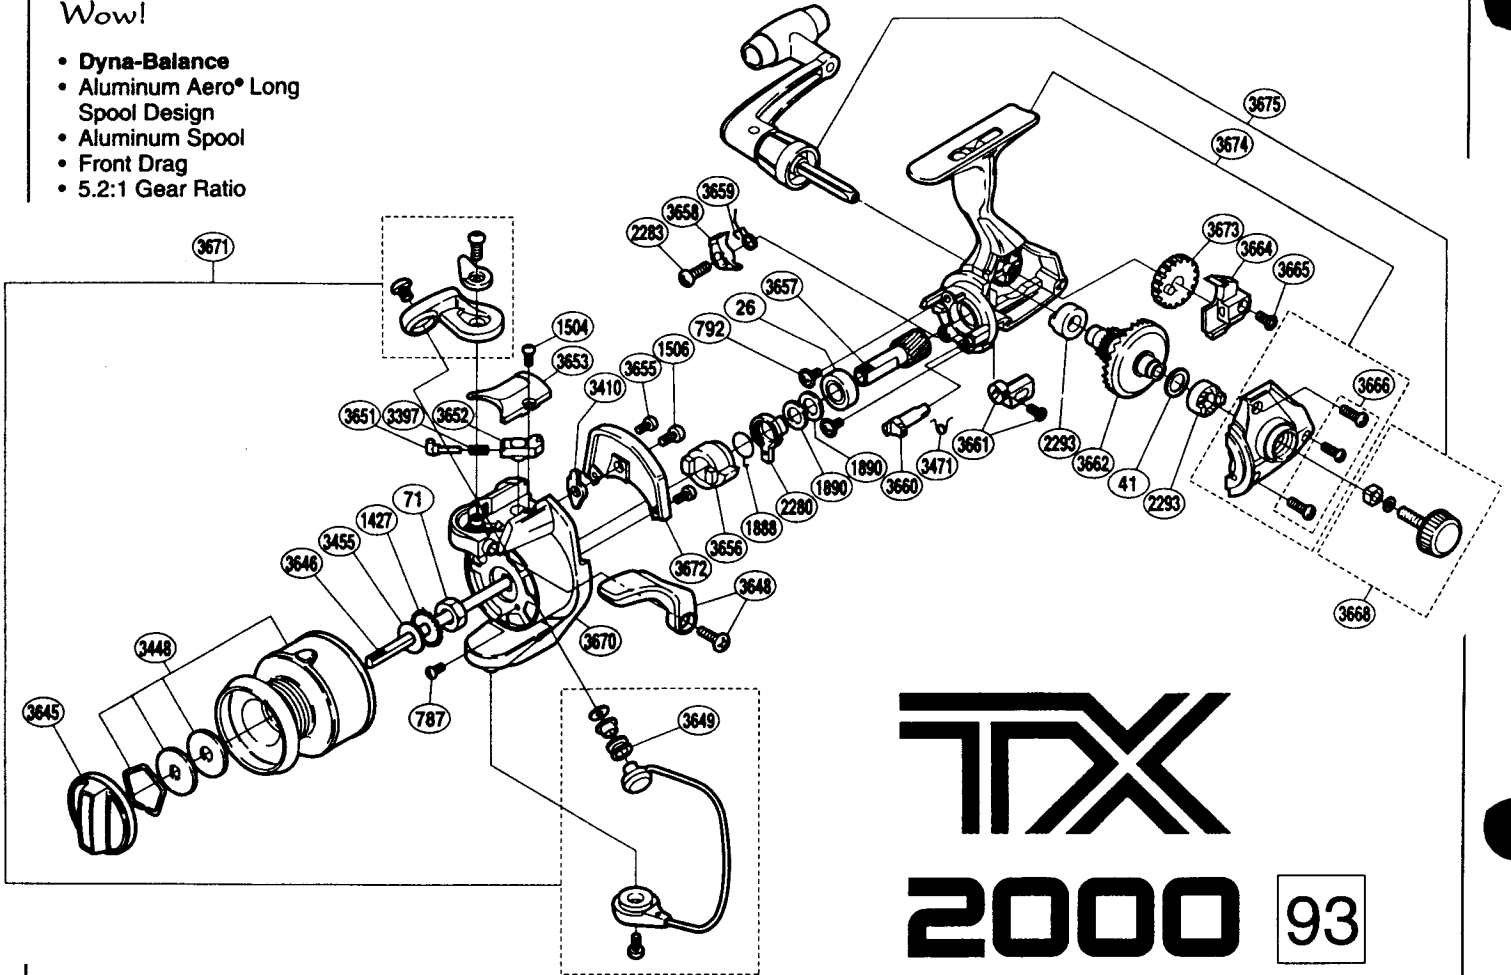

TX Spinning Reels

Wow!

- Dyna-Balance
- Aluminum Aero® Long Spool Design
- Aluminum Spool
- Front Drag
- 5.2:1 Gear Ratio

TX

2000

93

EXPLODED PARTS VIEW

MODEL NO	LINE / CAPACITY	GEAR RATIO	WT (OZ)	BEARINGS
TX-2000F	6/170,8/120,10/100	5.2:1	9.0	1

Sometimes something just seems to be too good to be true. This is certainly the case with the TX. TX is our lowest priced DynaBalance™ reel. As if this alone were not enough, TX is also built with a die-cast aluminum spool, one stainless steel ball bearing, QuickFire II® self-centering bail, the No-Fail Bail® spring, an oversized line guide roller, and a smooth oil impregnated felt front drag. The TX is a dream come true. Never before has such a fine piece of equipment been available at such an incredible price!