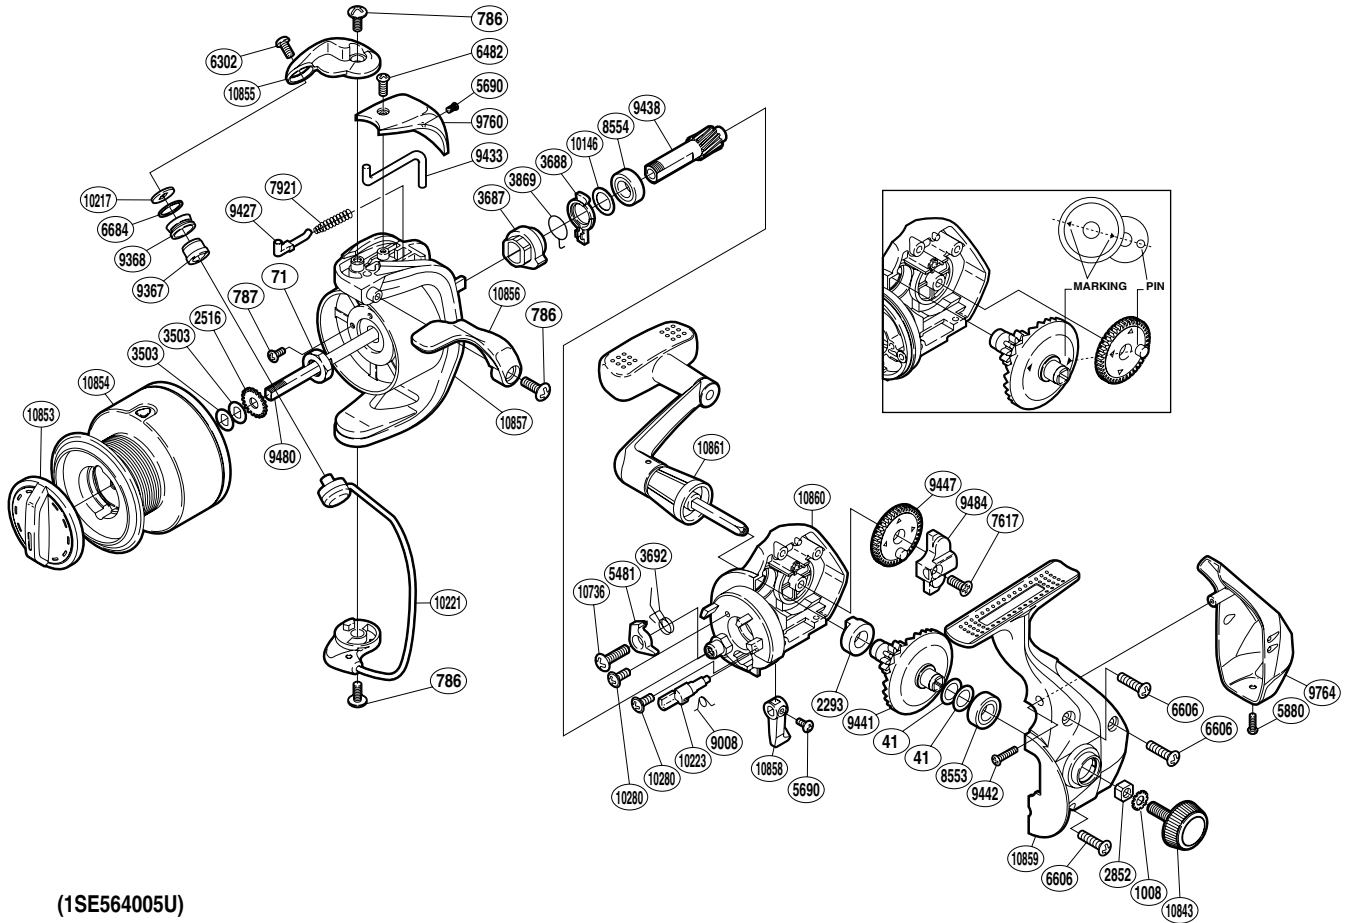

SHIMANO®

TX

TX-4000FD

(1SE564005U)

Part No.	Description	Part No.	Description	Part No.	Description
RD 0041	Washer	RD 6606	Screw	RD 9764	Rear Protector
RD 0071	Rotor Nut	RD 6684	Line Roller Spacer	RD10146	Washer
RD 0786	Screw	RD 7617	Screw	RD10217	Line Roller Washer
RD 0787	Screw	RD 7921	Bail Spring	RD10221	Bail Assembly
RD 1008	Handle Lock Washer	RD 8553	Ball Bearing	RD10223	Anti-Reverse Cam
RD 2293	Drive Gear Bushing	RD 8554	Ball Bearing	RD10280	Screw
RD 2516	Spool Support	RD 9008	Anti-Reverse Cam Spring	RD10736	Screw
RD 2852	Handle Screw Lock	RD 9367	Line Roller Bushing	RD10843	Handle Screw Cap
RD 3503	Spool Washer	RD 9368	Line Roller	RD10853	Drag Knob
RD 3687	Anti-Reverse Ratchet	RD 9427	Bail Spring Guide	RD10854	Spool Assembly
RD 3688	Anti-Reverse Lock Out	RD 9433	Bail Trip Lever	RD10855	Bail Arm
RD 3692	Anti-Reverse Pawl Spring	RD 9438	Pinion Gear	RD10856	Quick-Fire II Trigger
RD 3869	Anti-Reverse Lock Out Spring	RD 9441	Drive Gear	RD10857	Rotor
RD 5481	Anti-Reverse Pawl	RD 9442	Screw	RD10858	Anti-Reverse Lever
RD 5690	Screw	RD 9447	Oscillating Gear	RD10859	Side Cover
RD 5880	Screw	RD 9480	Main Shaft	RD10860	Body
RD 6302	Screw	RD 9484	Oscillating Slider	RD10861	Handle Assembly
RD 6482	Screw	RD 9760	Bail Spring Cover		