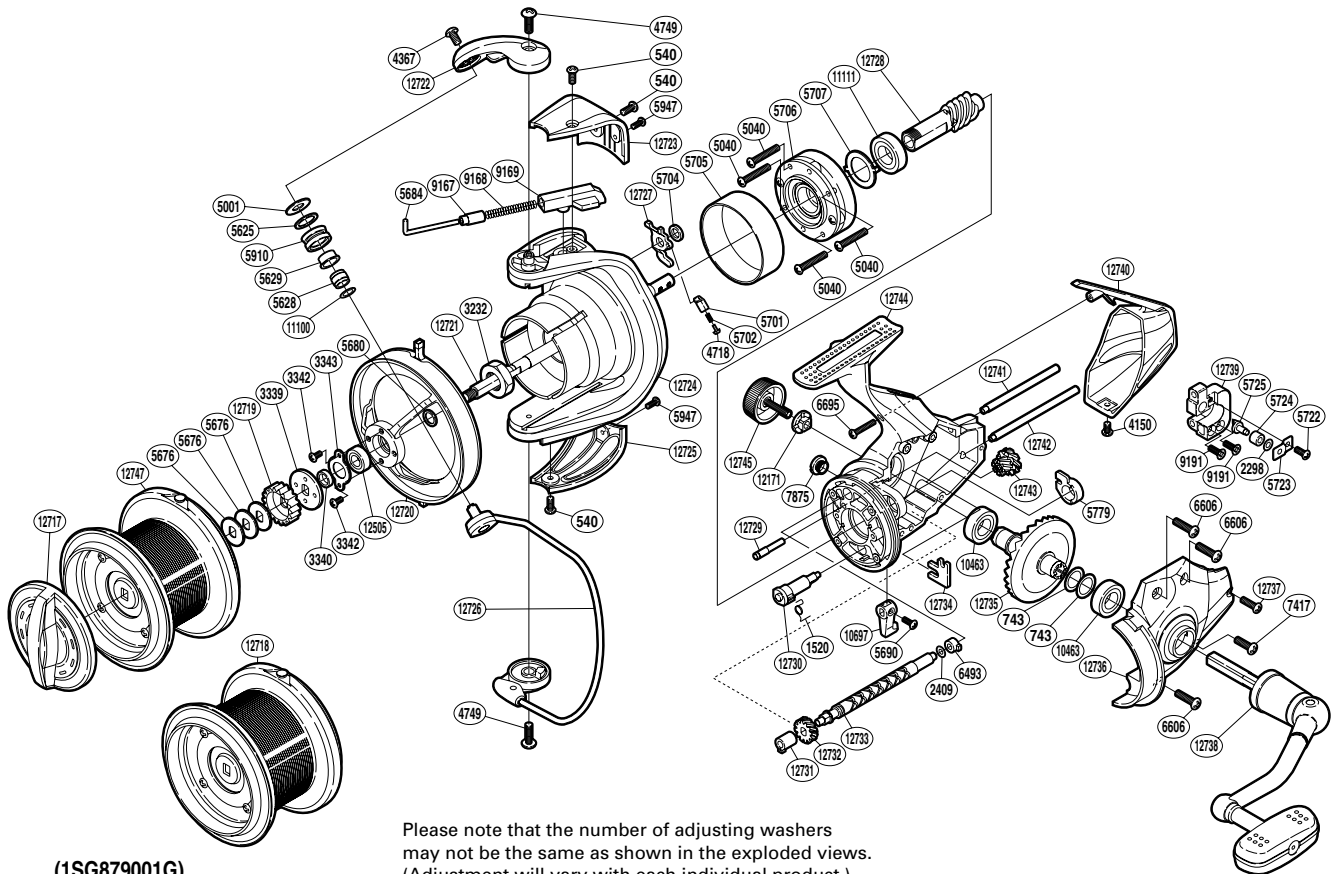

SHIMANO

ULTEGRA S A-RB

UL-14000XSB

(1SG879001G)

Please note that the number of adjusting washers may not be the same as shown in the exploded views. (Adjustment will vary with each individual product.)

Part No.	Description	Part No.	Description	Part No.	Description
RD 0540	Screw	RD 5707	Bearing Washer	RD12723	Bail Spring Cover
RD 0743	Washer	RD 5722	Screw	RD12724	Rotor
RD 1520	Anti-Reverse Cam Spring	RD 5723	Oscillating Pawl Cover	RD12725	Bail Hold Support Guard
RD 2298	Spacer	RD 5724	Oscillating Slider Bushing	RD12726	Bail Assembly
RD 2409	Spacer	RD 5725	Oscillating Pawl	RD12727	Bail Trip Lever
RD 3232	Rotor Nut	RD 5779	Bushing	RD12728	Pinion Gear
RD 3339	Spool Support B	RD 5910	Line Roller	RD12729	Idle Gear B Shaft
RD 3340	Line Safety Guard Spacer	RD 5947	Screw	RD12730	Anti-Reverse Cam
RD 3342	Screw	RD 6493	Worm Bushing (rear)	RD12731	Worm Bushing (front)
RD 3343	Bearing Retainer	RD 6606	Screw	RD12732	Idle Gear
RD 4150	Screw	RD 6695	Screw	RD12733	Worm Shaft
RD 4367	Screw	RD 7417	Screw	RD12734	Worm Shaft Retainer
RD 4718	Lever Spring Guide A	RD 7875	Oil Cap	RD12735	Drive Gear
RD 4749	Screw	RD 9167	Bail Spring Guide A Support	RD12736	Side Cover
RD 5001	Line Roller Washer	RD 9168	Bail Spring	RD12737	Screw
RD 5040	Screw	RD 9169	Bail Spring Guide B	RD12738	Handle Assembly
RD 5625	Line Roller Spacer	RD 9191	Screw	RD12739	Oscillating Slider
RD 5628	Line Roller Collar	RD10463	Ball Bearing	RD12740	Rear Protector
RD 5629	Line Roller Bushing	RD10697	Anti-Reverse Lever	RD12741	Oscillating Guide A
RD 5676	Spool Washer	RD11100	Washer	RD12742	Oscillating Guide B
RD 5680	Spacer	RD11111	Ball Bearing	RD12743	Idle Gear B
RD 5684	Bail Spring Guide A	RD12171	Handle Screw Lock Washer	RD12744	Body
RD 5690	Screw	RD12505	Ball Bearing	RD12745	Handle Screw Cap
RD 5701	Lever Spring Guide B	RD12717	Drag Knob	RD12747	Spool Assembly
RD 5702	Lever Spring	RD12719	Spool Support A		
RD 5704	Trip Lever Spacer	RD12720	Line Safety Guard		
RD 5705	Roller Clutch Ring	RD12721	Main Shaft		
RD 5706	Roller Clutch Assembly	RD12722	Bail Arm	RD12718	Spare Spool Assembly