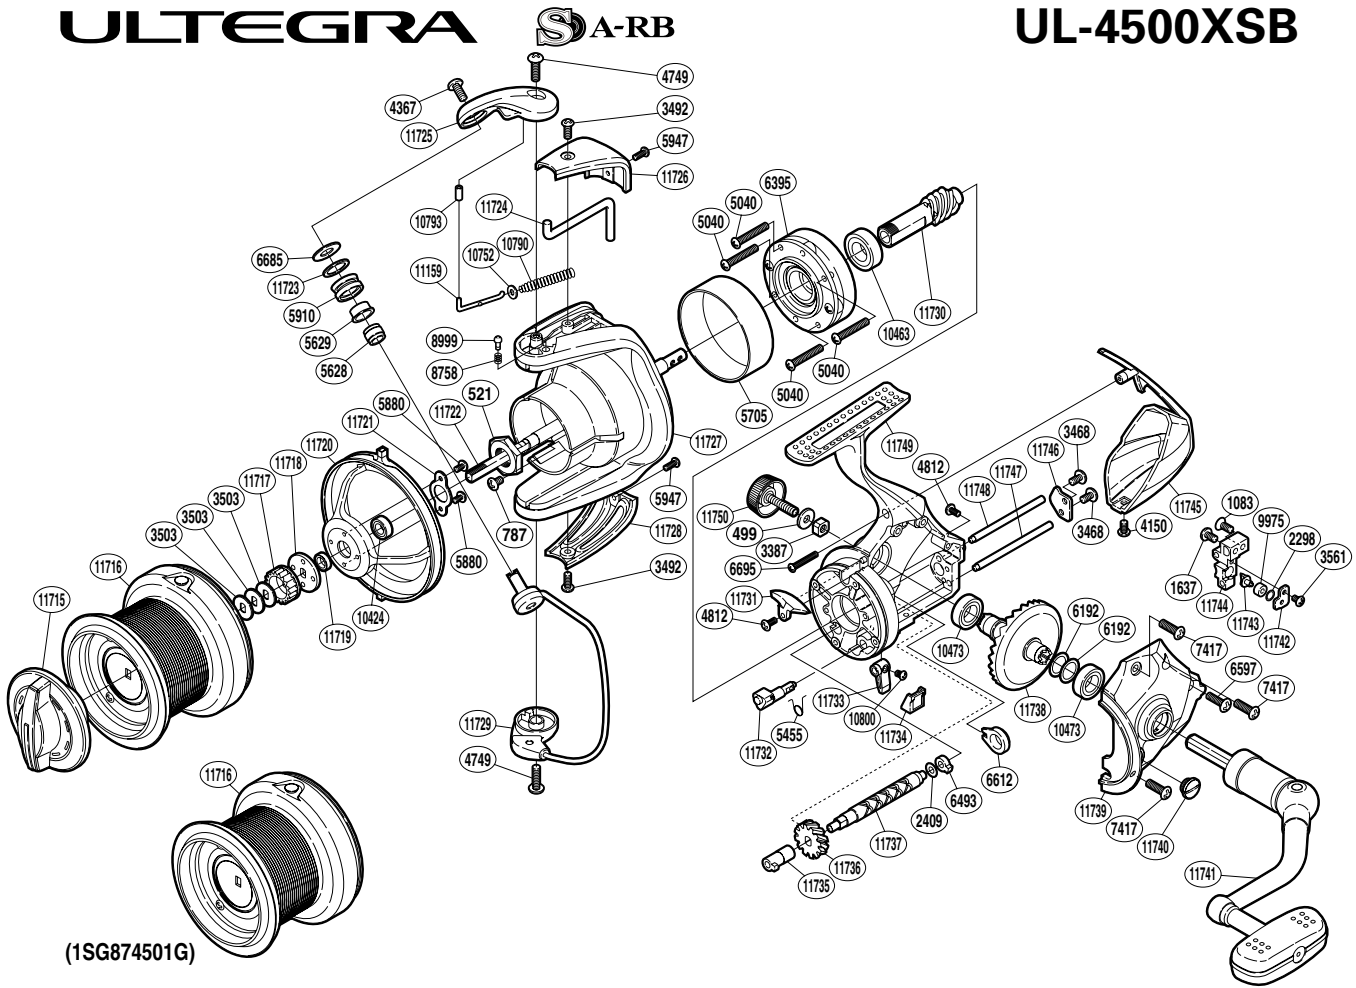

SHIMANO

ULTEGRA S-A-RB

UL-4500XSB

(1SG874501G)

Part No.	Description	Part No.	Description	Part No.	Description
RD 0499	Handle Lock Washer	RD 6597	Screw	RD11726	Bail Spring Cover
RD 0521	Rotor Nut	RD 6612	Bushing	RD11727	Rotor
RD 0787	Screw	RD 6685	Line Roller Washer	RD11728	Bail Hold Support Guard
RD 1083	Screw	RD 6695	Screw	RD11729	Bail Assembly
RD 1637	Screw	RD 7417	Screw	RD11730	Pinion Gear
RD 2298	Spacer	RD 8758	Click Spring	RD11731	Bail Trip Strike
RD 2409	Spacer	RD 8999	Click Pin	RD11732	Anti-Reverse Cam
RD 3387	Handle Screw Lock	RD 9975	Oscillating Slider Bushing	RD11733	Anti-Reverse Lever
RD 3468	Screw	RD10424	Ball Bearing	RD11734	Anti-Reverse Lever Cover
RD 3492	Screw	RD10463	Ball Bearing	RD11735	Worm Bushing (front)
RD 3503	Spool Washer	RD10473	Ball Bearing	RD11736	Idle Gear
RD 3561	Screw	RD10752	Bail Spring Guide A Support	RD11737	Worm Shaft
RD 4150	Screw	RD10790	Bail Spring	RD11738	Drive Gear
RD 4367	Screw	RD10793	Bail Arm Collar	RD11739	Side Cover
RD 4749	Screw	RD10800	Screw	RD11740	Oil Cap
RD 4812	Screw	RD11159	Bail Spring Guide A	RD11741	Handle Assembly
RD 5040	Screw	RD11715	Drag Knob	RD11742	Oscillating Pawl Retainer
RD 5455	Anti-Reverse Cam Spring	RD11716	Spool Assembly	RD11743	Oscillating Pawl
RD 5628	Line Roller Collar	RD11717	Spool Support A	RD11744	Oscillating Slider
RD 5629	Line Roller Bushing	RD11718	Spool Support B	RD11745	Rear Protector
RD 5705	Roller Clutch Ring	RD11719	Line Safety Guard Washer	RD11746	Worm Shaft Retainer
RD 5880	Screw	RD11720	Line Safety Guard	RD11747	Oscillating Guide B
RD 5910	Line Roller	RD11721	Bearing Retainer	RD11748	Oscillating Guide A
RD 5947	Screw	RD11722	Main Shaft	RD11749	Body
RD 6192	Washer	RD11723	Line Roller Spacer	RD11750	Handle Screw Cap
RD 6395	Roller Clutch Assembly	RD11724	Bail Trip Lever		
RD 6493	Worm Bushing (rear)	RD11725	Bail Arm		