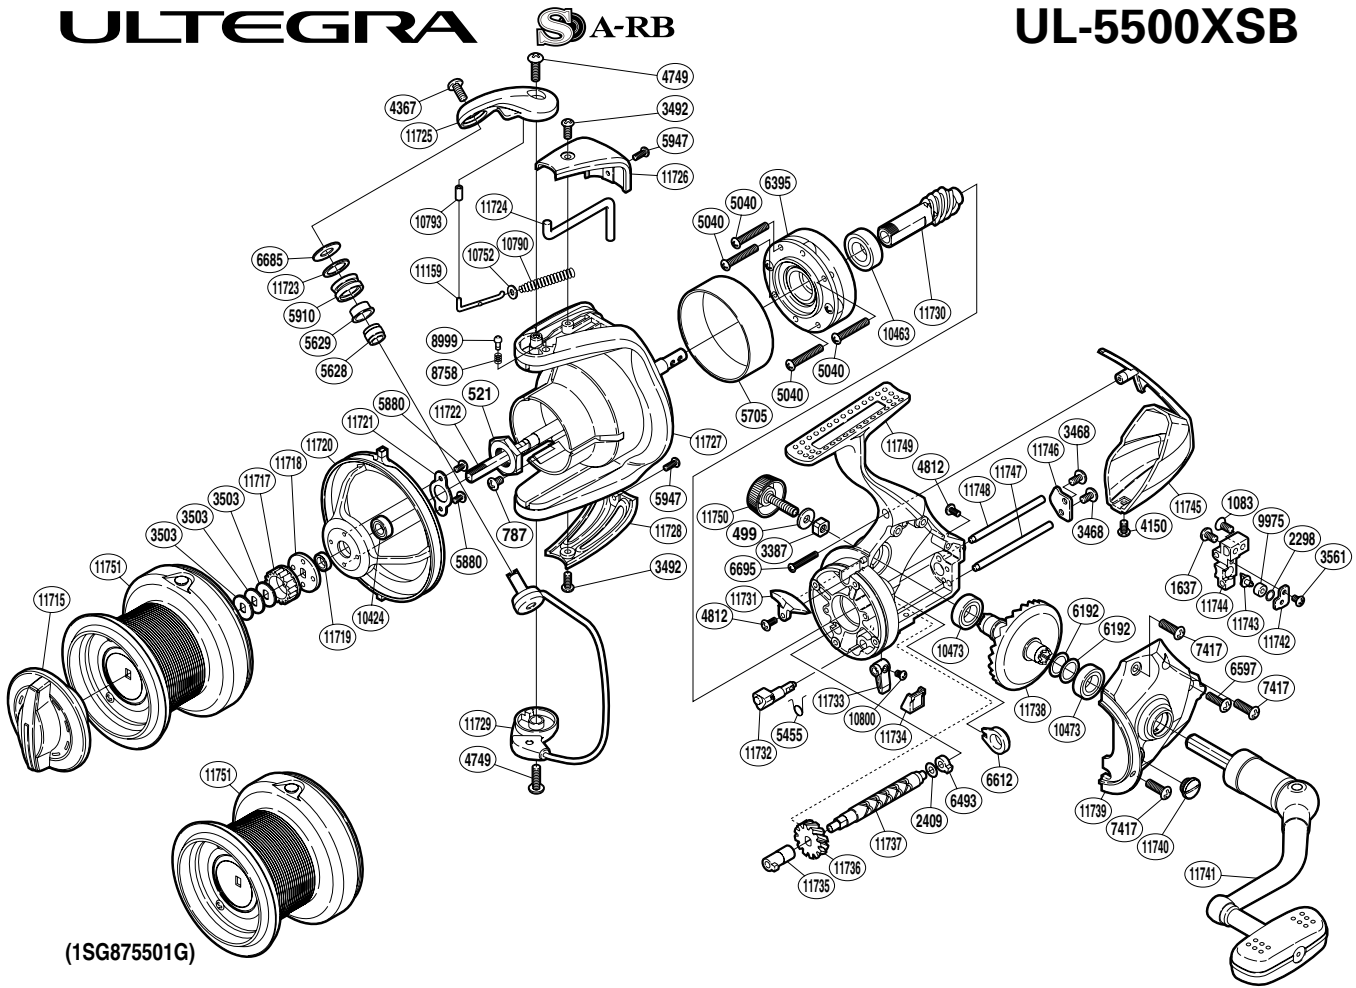

SHIMANO

ULTEGRA S-A-RB

UL-5500XSB

(1SG875501G)

Part No.	Description	Part No.	Description	Part No.	Description
RD 0499	Handle Lock Washer	RD 6597	Screw	RD11727	Rotor
RD 0521	Rotor Nut	RD 6612	Bushing	RD11728	Bail Hold Support Guard
RD 0787	Screw	RD 6685	Line Roller Washer	RD11729	Bail Assembly
RD 1083	Screw	RD 6695	Screw	RD11730	Pinion Gear
RD 1637	Screw	RD 7417	Screw	RD11731	Bail Trip Strike
RD 2298	Spacer	RD 8758	Click Spring	RD11732	Anti-Reverse Cam
RD 2409	Spacer	RD 8999	Click Pin	RD11733	Anti-Reverse Lever
RD 3387	Handle Screw Lock	RD 9975	Oscillating Slider Bushing	RD11734	Anti-Reverse Lever Cover
RD 3468	Screw	RD10424	Ball Bearing	RD11735	Worm Bushing (front)
RD 3492	Screw	RD10463	Ball Bearing	RD11736	Idle Gear
RD 3503	Spool Washer	RD10473	Ball Bearing	RD11737	Worm Shaft
RD 3561	Screw	RD10752	Bail Spring Guide A Support	RD11738	Drive Gear
RD 4150	Screw	RD10790	Bail Spring	RD11739	Side Cover
RD 4367	Screw	RD10793	Bail Arm Collar	RD11740	Oil Cap
RD 4749	Screw	RD10800	Screw	RD11741	Handle Assembly
RD 4812	Screw	RD11159	Bail Spring Guide A	RD11742	Oscillating Pawl Retainer
RD 5040	Screw	RD11715	Drag Knob	RD11743	Oscillating Pawl
RD 5455	Anti-Reverse Cam Spring	RD11717	Spool Support A	RD11744	Oscillating Slider
RD 5628	Line Roller Collar	RD11718	Spool Support B	RD11745	Rear Protector
RD 5629	Line Roller Bushing	RD11719	Line Safety Guard Washer	RD11746	Worm Shaft Retainer
RD 5705	Roller Clutch Ring	RD11720	Line Safety Guard	RD11747	Oscillating Guide B
RD 5880	Screw	RD11721	Bearing Retainer	RD11748	Oscillating Guide A
RD 5910	Line Roller	RD11722	Main Shaft	RD11749	Body
RD 5947	Screw	RD11723	Line Roller Spacer	RD11750	Handle Screw Cap
RD 6192	Washer	RD11724	Bail Trip Lever	RD11751	Spool Assembly
RD 6395	Roller Clutch Assembly	RD11725	Bail Arm		
RD 6493	Worm Bushing (rear)	RD11726	Bail Spring Cover		