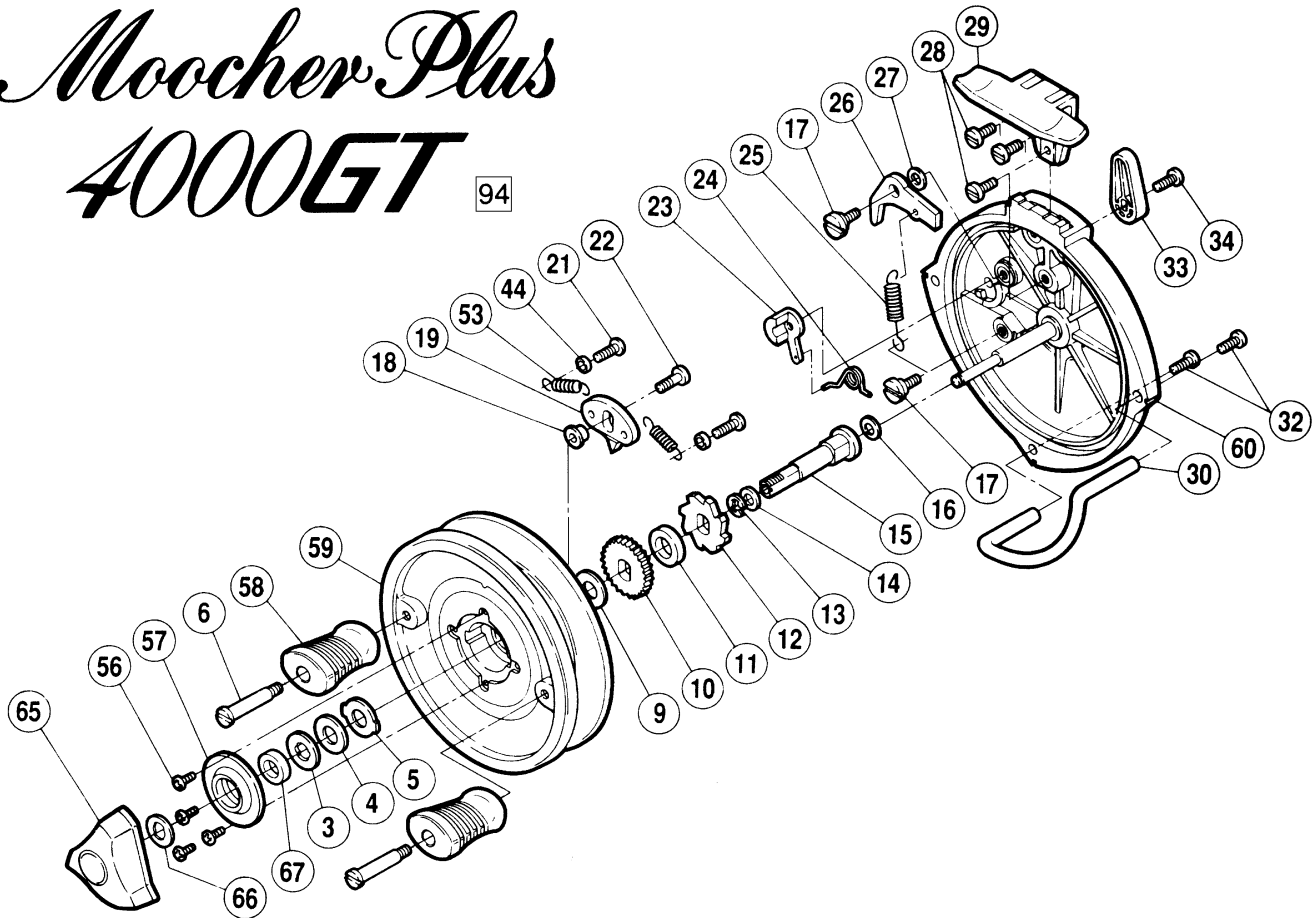

Moocher Plus **4000GT** 94

Part No.	Description	Part No.	Description
MCR0003	Key Washer	MCR0025	Anti-Reverse Pawl Spring
MCR0004	Drag Washer	MCR0026	Anti-Reverse Pawl
MCR0005	Eared Washer	MCR0027	Anti-Reverse Pawl Spacer
MCR0006	Handle Knod Bolt	MCR0028	Stand Screw
MCR0009	Spool Washer	MCR0029	Stand
MCR0010	Click Gear	MCR0030	Line Guard
MCR0011	Spacer	MCR0032	Line Guard Screw
MCR0012	Anti-Reverse Ratchet	MCR0033	Anti-Reverse Lever
MCR0013	Main Shaft Retainer	MCR0034	Anti-Reverse Lever Screw
MCR0014	Retainer Spacer	MCR0044	Click Spring Screw Collar
MCR0015	Main Shaft	MCR0053	Click Spring
MCR0016	Main Shaft Washer	MCR0056	Seal Plate Screw
MCR0017	Anti-Reverse Pawl Screw	MCR0057	Seal Plate
MCR0018	Click Pawl Bushing	MCR0058	Handle Knob
MCR0019	Click Pawl	MCR0059	Spool
MCR0021	Click Spring Screw	MCR0060	Back Plate
MCR0022	Click Pawl Screw	MCR0065	Drag Knob
MCR0023	Anti-Reverse Cam	MCR0066	Drag Knob Anti-Slip Washer
MCR0024	Anti-Reverse Cam Spring	MCR0067	Seal Plate Spacer