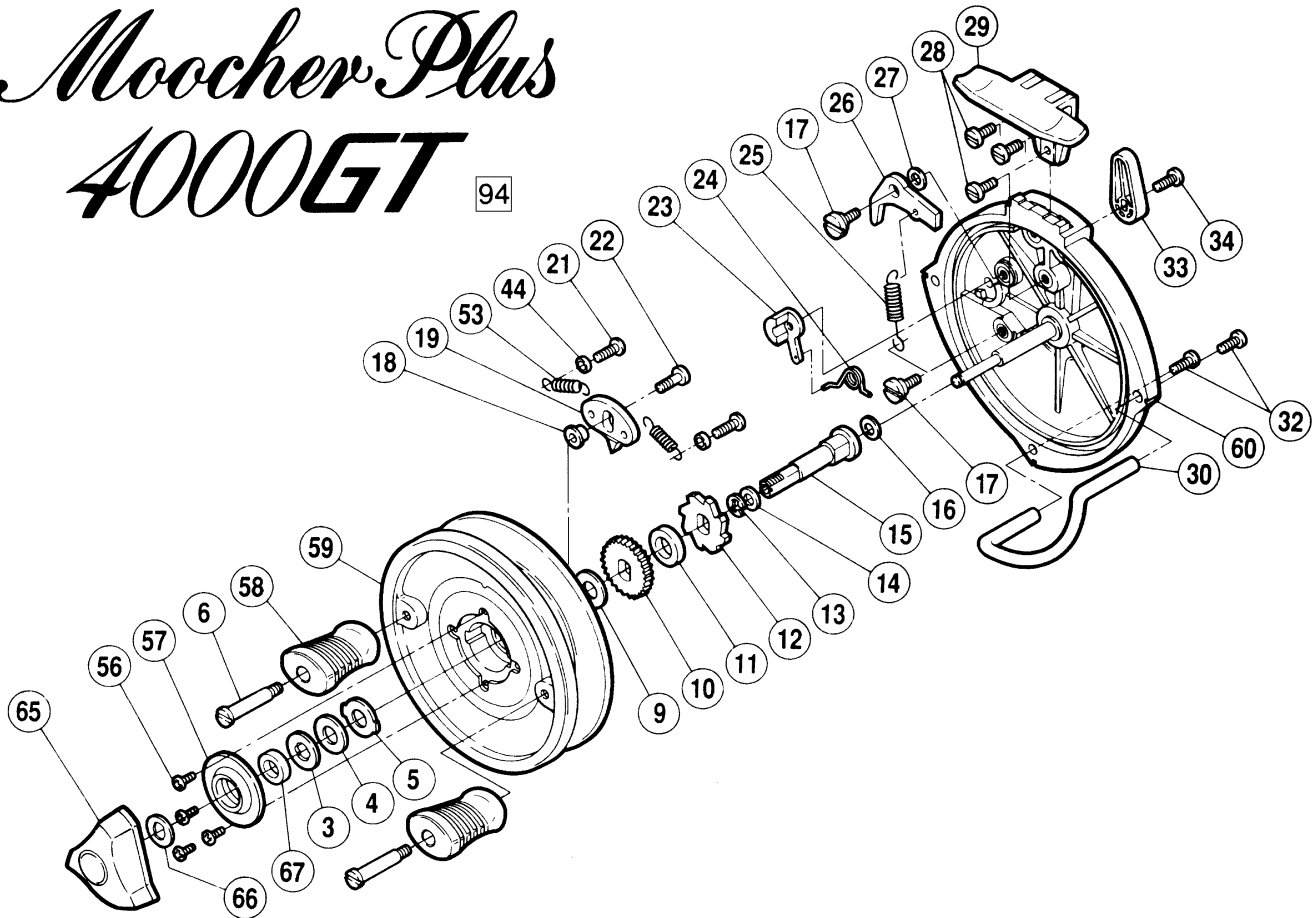

# Moocher Plus 4000GT

94

Part No.	Description	Part No.	Description
MCR0003	Key Washer	MCR0025	Anti-Reverse Pawl Spring
MCR0004	Drag Washer	MCR0026	Anti-Reverse Pawl
MCR0005	Eared Washer	MCR0027	Anti-Reverse Pawl Spacer
MCR0006	Handle Knod Bolt	MCR0028	Stand Screw
MCR0009	Spool Washer	MCR0029	Stand
MCR0010	Click Gear	MCR0030	Line Guard
MCR0011	Spacer	MCR0032	Line Guard Screw
MCR0012	Anti-Reverse Ratchet	MCR0033	Anti-Reverse Lever
MCR0013	Main Shaft Retainer	MCR0034	Anti-Reverse Lever Screw
MCR0014	Retainer Spacer	MCR0044	Click Spring Screw Collar
MCR0015	Main Shaft	MCR0053	Click Spring
MCR0016	Main Shaft Washer	MCR0056	Seal Plate Screw
MCR0017	Anti-Reverse Pawl Screw	MCR0057	Seal Plate
MCR0018	Click Pawl Bushing	MCR0058	Handle Knob
MCR0019	Click Pawl	MCR0059	Spool
MCR0021	Click Spring Screw	MCR0060	Back Plate
MCR0022	Click Pawl Screw	MCR0065	Drag Knob
MCR0023	Anti-Reverse Cam	MCR0066	Drag Knob Anti-Slip Washer
MCR0024	Anti-Reverse Cam Spring	MCR0067	Seal Plate Spacer