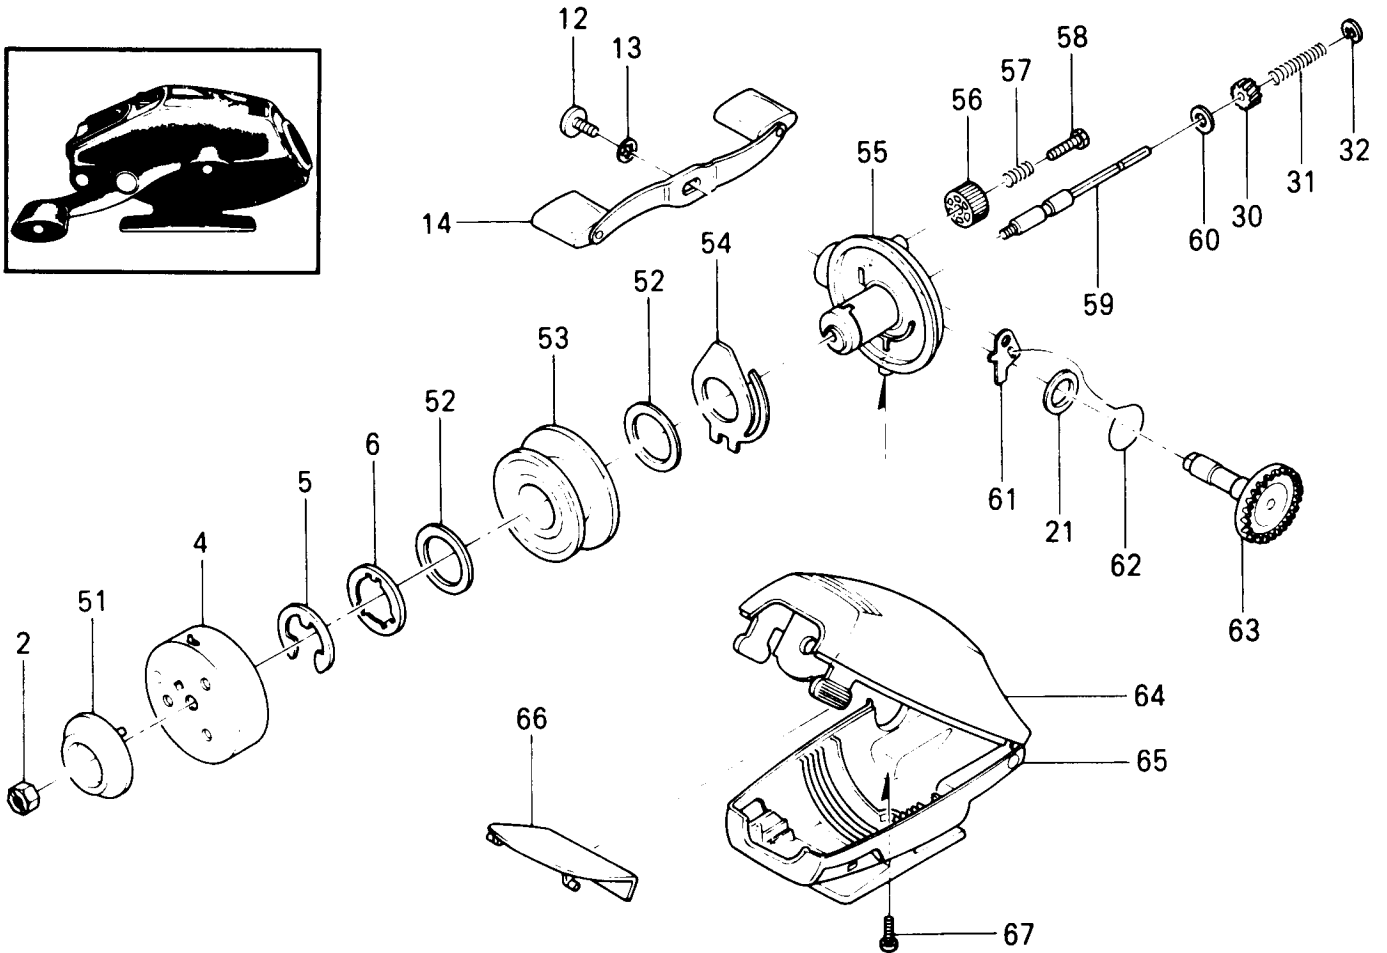

Aerocast I

EXPLODED PARTS VIEW

TO ORDER:

This reel belongs to the "SP" series.
Please order by series and part number.
Original key and code numbers are
for cross-reference only.

PARTS LIST

PART #	CODE #	DESCRIPTION	PART #	CODE #	DESCRIPTION
2.	7-0311 29600S	Rotor Nut	54.	7-0219 45010S	Drag Plate
4.	6-0309 29610S	Rotor Assembly	55.	7-0401 45010S	Body
5.	7-0040 90600S	Spool Retainer	56.	7-0101 45010S	Drag Dial
6.	7-0240 29600S	Key Washer	57.	7-0151 45010S	Drag Dial Spring
12.	7-0710 29600S	Handle Lock Screw	58.	7-0107 45010S	Drag Screw
13.	7-0725 29600S	Handle Lock Washer	59.	7-0412 45010S	Main Shaft
14.	6-0709 29610S	Handle Assembly	60.	7-0514 45010S	Pinion Gear Washer
21.	7-0446 29600S	Drive Gear Washer	61.	7-0427 45010S	Anti-Reverse Pawl
30.	7-0407 29600S	Pinion Gear	62.	7-0422 45010S	Anti-Reverse Pawl Spring
31.	7-0492 29600S	Main Shaft Spring	63.	7-0408 45010S	Drive Gear
32.	7-0040 30400S	Main Shaft Spring Retainer	64.	6-0629 45010S	Body Upper Cover Assembly
51.	7-0350 45010S	Line Snubber	65.	7-0624 45010S	Body Under Cover
52.	7-0238 45010S	Drag Washer	66.	7-0614 45010S	Push Button
53.	7-0201 45010S	Spool	67.	7-0625 45010S	Body Lock Screw