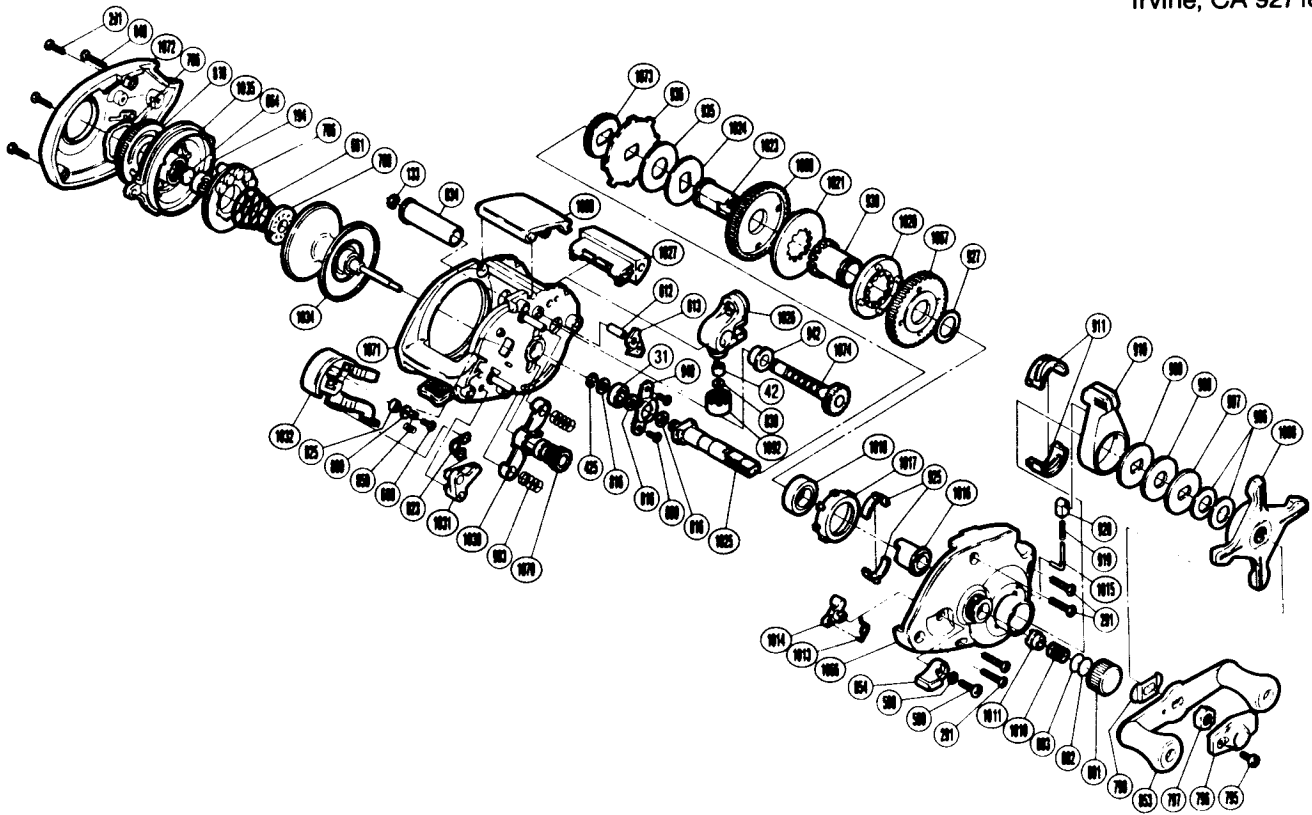

EXPLODED PARTS VIEW

Bantam *BeastMaster VR*

SHIMANO®

1990 REPAIR MANUAL

Shimano American Corporation, One Shimano Dr.
Irvine, CA 92718

TO ORDER: USE BNT PREFIX
WITH PART NUMBER

PARTS LIST

BNT #	DESCRIPTION	BNT #	DESCRIPTION	BNT #	DESCRIPTION
0031	Spool Shaft Bearing	0834	Level Wind Guard	1014	Flipping Cam
0042	Line Guide Pawl	0838	Magnetic Control Dial	1015	Shift Spring Guide (A)
0133	Worm Shaft Retainer	0840	Left Side Plate Screw	1016	Drag Shaft (B)
0194	Ball Bearing	0853	Handle Assembly	1017	Bearing Holder
0291	Side Plate Screw	0854	Flipping Lever	1018	Drive Shaft Bearing (B)
0425	Clutchbutton Lock	0859	Flipping Retractor Spring	1020	Shift Clutch (L)
0589	Flipping Lever Screw	0860	Yoke Plate Washer (B)	1021	Shift Clutch (H)
0590	Lock Washer	0906	Coned Disc Spring	1023	Drag Shaft (A)
0609	Drive Shaft Retainer Screw	0907	Key Washer (A)	1024	Drive Shaft Washer
0612	Anti-Reverse Pawl Pin	0908	Drag Washer (D)	1025	Drive Shaft
0613	Anti-Reverse Pawl	0909	Key Washer (C)	1026	Line Guide
0661	Magnet Retainer Spring	0910	Shift Lever	1027	Level Wind Protector
0664	Spacer (B)	0911	Shift Cam	1030	Yoke
0706	Magnet Retainer	0919	Shift Spring	1031	Joint Plate
0766	Dial Friction Washer	0920	Shift Spring Guide (B)	1032	Clutch Button
0780	Magnet Retainer Lock	0925	Shift Arm	1034	Spool Assembly
0795	Handle Nut Plate Screw	0927	Drive Gear Washer	1035	Dial Case
0796	Handle Nut Plate	0930	Shift Sleeve	1066	Right Side Plate
0797	Handle Nut	0935	Drag Washer (A)	1067	Drive Gear (L)
0799	Friction Washer	0936	Anti-Reverse Ratchet	1068	Drive Gear (H)
0801	Cast Control Cap	0940	Drive Shaft Retainer	1069	Thumb Rest
0802	Spool Tension Spacer (B)	0942	Worm Bearing	1070	Pinion Gear
0803	Spool Tension Spacer (A)	0993	Yoke Spring	1071	One-Piece Frame
0816	Drive Shaft Washer	1008	Star Drag	1072	Left Side Plate
0823	Retractor Spring	1010	Spool Tension Spring	1073	Idle Gear
0825	Yoke Plate Washer (A)	1011	Spool Shaft Bushing (A)	1074	Worm Shaft
0830	Spacer (Optional)	1013	Cam Spring		