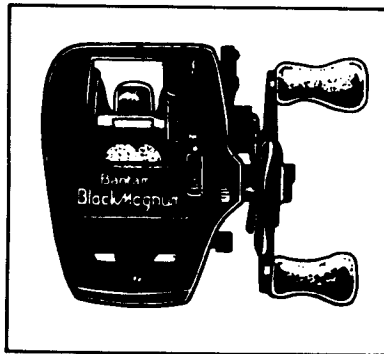

SHIMANO®

1987 REPAIR MANUAL

Shimano American Corporation, One Shimano Dr.
Irvine, CA 92718

TO ORDER:
This reel belongs to the "Bantam" series.
Please order parts using the abbreviation
"BNT" and the part number.

EXPLODED PARTS VIEW BLACK MAGNUM® BKM 101

PARTS LIST

PART # DESCRIPTION

- 1. Handle Screw "B"
- 6. Friction Washer (A)
- 9. Spacer (A)
- 14. Friction Washer (B)
- 15. Drag Spring Washer
- 16. Friction Washer (C)
- 32. Bearing Retainer
- 42. Line Guide Pawl
- 60. Spacer (Optional)
- 133. Worm Shaft Retainer
- 151. Pawl Cap
- 161. Handle Nut
- 184. Magnet Retainer Lock
- 185. Magnet Retainer
- 188. O Ring
- 191. Side Plate Screw
- 277. Spacer (B)
- 330. Handle Nut (Lock) Plate
- 345. Drive Shaft Washer "B"
- 356. Worm Bearing "A"
- 425. Clutch Button Lock
- 470. Bushing "C"
- 489. Key Washer "A"
- 490. Drag Washer
- 492. Key Washer "B"
- 493. Anti-Reverse Ratchet
- 581. Handle Assembly

PART # DESCRIPTION

- 623. Dial Case Screw
- 624. Screw Support
- 626. Magnetic Control Dial
- 628. Star Drag
- 629. Anti-Reverse Switch
- 631. Cam Spring
- 632. Flipping Cam
- 633. Joint Plate
- 634. Retractor Spring
- 635. Drive Gear
- 636. Drive Shaft
- 637. Pinion Gear
- 638. Clutch Button
- 639. Anti-Reverse Pawl
- 642. Dial Case
- 644. Cast Control Cap
- 645. Flipping Lever Screw
- 648. Spool Shaft Bushing
- 650. Spool
- 651. Bushing Spacer
- 653. Left Side Plate
- 654. One-Piece Frame
- 655. Level Wind Protector
- 656. Right Side Plate
- 657. Clutch Button Guide Pin
- 658. Flipping Retractor Spring