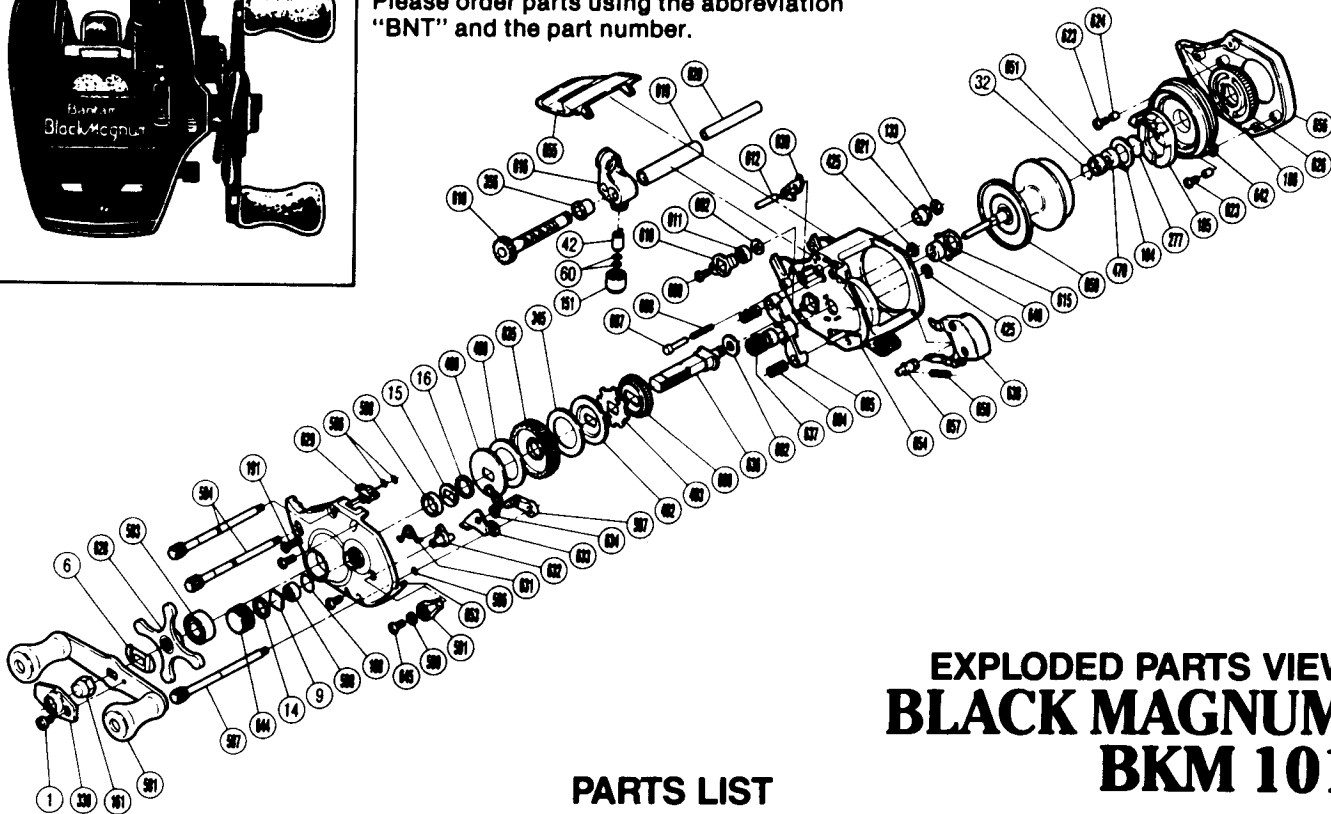

EXPLODED PARTS VIEW BLACK MAGNUM® BKM 101

PARTS LIST

PART # DESCRIPTION

- 1. Handle Screw "B"
- 6. Friction Washer (A)
- 9. Spacer (A)
- 14. Friction Washer (B)
- 15. Drag Spring Washer
- 16. Friction Washer (C)
- 32. Bearing Retainer
- 42. Line Guide Pawl
- 60. Spacer (Optional)
- 133. Worm Shaft Retainer
- 151. Pawl Cap
- 161. Handle Nut
- 184. Magnet Retainer Lock
- 185. Magnet Retainer
- 188. O Ring
- 191. Side Plate Screw
- 277. Spacer (B)
- 330. Handle Nut (Lock) Plate
- 345. Drive Shaft Washer "B"
- 356. Worm Bearing "A"
- 425. Clutch Button Lock
- 470. Bushing "C"
- 489. Key Washer "A"
- 490. Drag Washer
- 492. Key Washer "B"
- 493. Anti-Reverse Ratchet
- 581. Handle Assembly

PART # DESCRIPTION

- 583. Drive Shaft Bearing
- 584. Side Plate Bolt "C"
- 586. Bolt Retainer
- 587. Side Plate Bolt "A"
- 588. Spool Shaft Bushing
- 590. Lock Washer
- 591. Flipping Lever
- 597. Retractor Spring Guide
- 598. Bushing
- 600. Idle Gear
- 602. Drive Shaft Washer "C"
- 604. Yoke Spring
- 605. Yoke
- 607. Switch Spring Pin
- 608. Switch Spring
- 609. Drive Shaft Retainer Screw
- 610. Drive Shaft Retainer
- 611. Drive Shaft Bushing
- 612. Anti-Reverse Pawl Pin
- 615. Bearing Retainer
- 616. Line Guide
- 618. Worm Shaft
- 619. Level Wind Guard
- 620. Stabilizer Bar
- 621. Worm Bearing "B"

PART # DESCRIPTION

- 623. Dial Case Screw
- 624. Screw Support
- 626. Magnetic Control Dial
- 628. Star Drag
- 629. Anti-Reverse Switch
- 631. Cam Spring
- 632. Flipping Cam
- 633. Joint Plate
- 634. Retractor Spring
- 635. Drive Gear
- 636. Drive Shaft
- 637. Pinion Gear
- 638. Clutch Button
- 639. Anti-Reverse Pawl
- 642. Dial Case
- 644. Cast Control Cap
- 645. Flipping Lever Screw
- 648. Spool Shaft Bushing
- 650. Spool
- 651. Bushing Spacer
- 653. Left Side Plate
- 654. One-Piece Frame
- 655. Level Wind Protector
- 656. Right Side Plate
- 657. Clutch Button Guide Pin
- 658. Flipping Retractor Spring