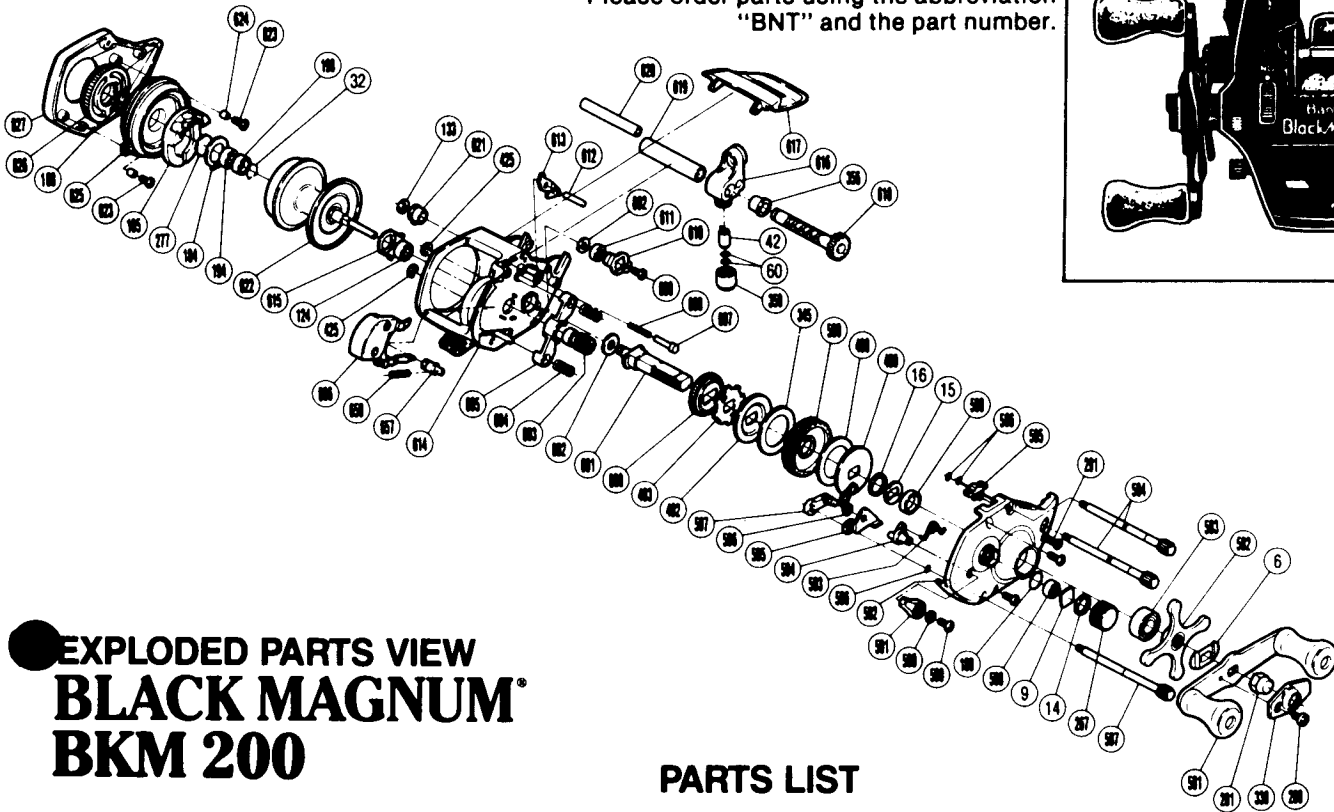

TO ORDER:
This reel belongs to the "Bantam" series.
Please order parts using the abbreviation
"BNT" and the part number.

EXPLODED PARTS VIEW BLACK MAGNUM® BKM 200

PARTS LIST

PART # DESCRIPTION

- 6. Friction Washer (A)
- 9. Spacer (A)
- 14. Friction Washer (B)
- 15. Drag Spring Washer
- 16. Friction Washer (C)
- 32. Bearing Retainer
- 42. Line Guide Pawl
- 60. Spacer (Optional)
- 124. Spool Shaft Bearing
- 133. Worm Shaft Retainer
- 184. Magnet Retainer Lock
- 185. Magnet Retainer
- 188. O Ring
- 194. Ball Bearing
- 198. Bearing Spacer
- 267. Cast Control Cap
- 277. Spacer (B)
- 280. Handle Screw "B"
- 281. Handle Nut
- 291. Side Plate Screw
- 330. Handle Nut Lock Plate
- 345. Drive Shaft Washer "B"
- 356. Worm Bearing "A"
- 358. Pawl Cap
- 425. Clutch Button Lock
- 489. Key Washer "A"
- 490. Drag Washer

PART # DESCRIPTION

- 492. Key Washer "B"
- 493. Anti-Reverse Ratchet
- 581. Handle Assembly
- 582. Star Drag
- 583. Drive Shaft Bearing
- 584. Side Plate Bolt "C"
- 585. Anti-Reverse Switch
- 586. Bolt Retainer
- 587. Side Plate Bolt "A"
- 588. Spool Shaft Bushing
- 589. Flipping Lever Screw
- 590. Lock Washer
- 591. Flipping Lever
- 592. Right Side Plate
- 593. Cam Spring
- 594. Flipping Cam
- 595. Joint Plate
- 596. Retractor Spring
- 597. Retractor Spring Guide
- 598. Bushing
- 599. Drive Gear
- 600. Idle Gear
- 601. Drive Shaft
- 602. Drive Shaft Washer "C"
- 603. Pinion Gear
- 604. Yoke Spring