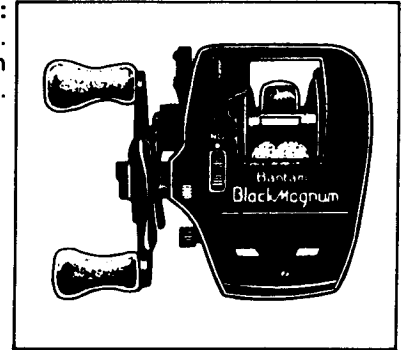

TO ORDER:
This reel belongs to the "Bantam" series.
Please order parts using the abbreviation
"BNT" and the part number.

EXPLODED PARTS VIEW BLACK MAGNUM® BKM 200

PARTS LIST

PART # DESCRIPTION

- 6. Friction Washer (A)
- 9. Spacer (A)
- 14. Friction Washer (B)
- 15. Drag Spring Washer
- 16. Friction Washer (C)
- 32. Bearing Retainer
- 42. Line Guide Pawl
- 60. Spacer (Optional)
- 124. Spool Shaft Bearing
- 133. Worm Shaft Retainer
- 184. Magnet Retainer Lock
- 185. Magnet Retainer
- 188. O Ring
- 194. Ball Bearing
- 198. Bearing Spacer
- 267. Cast Control Cap
- 277. Spacer (B)
- 280. Handle Screw "B"
- 281. Handle Nut
- 291. Side Plate Screw
- 330. Handle Nut Lock Plate
- 345. Drive Shaft Washer "B"
- 356. Worm Bearing "A"
- 358. Pawl Cap
- 425. Clutch Button Lock
- 489. Key Washer "A"
- 490. Drag Washer

PART # DESCRIPTION

- 492. Key Washer "B"
- 493. Anti-Reverse Ratchet
- 581. Handle Assembly
- 582. Star Drag
- 583. Drive Shaft Bearing
- 584. Side Plate Bolt "C"
- 585. Anti-Reverse Switch
- 586. Bolt Retainer
- 587. Side Plate Bolt "A"
- 588. Spool Shaft Bushing
- 589. Flipping Lever Screw
- 590. Lock Washer
- 591. Flipping Lever
- 592. Right Side Plate
- 593. Cam Spring
- 594. Flipping Cam
- 595. Joint Plate
- 596. Retractor Spring
- 597. Retractor Spring Guide
- 598. Bushing
- 599. Drive Gear
- 600. Idle Gear
- 601. Drive Shaft
- 602. Drive Shaft Washer "C"
- 603. Pinion Gear
- 604. Yoke Spring