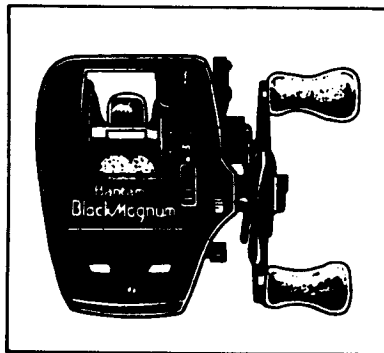

SHIMANO®

1987 REPAIR MANUAL

Shimano American Corporation, One Shimano Dr.
Irvine, CA 92718

TO ORDER:

This reel belongs to the "Bantam" series.
Please order parts using the abbreviation
"BNT" and the part number.

EXPLODED PARTS VIEW BLACK MAGNUM® BKM 201

PARTS LIST

PART # DESCRIPTION

- 6. Friction Washer (A)
- 9. Spacer (A)
- 14. Friction Washer (B)
- 15. Drag Spring Washer
- 16. Friction Washer (C)
- 32. Bearing Retainer
- 42. Line Guide Pawl
- 60. Spacer (Optional)
- 124. Spool Shaft Bearing
- 133. Worm Shaft Retainer
- 184. Magnet Retainer Lock
- 185. Magnet Retainer
- 188. O Ring
- 194. Ball Bearing
- 198. Bearing Spacer
- 267. Cast Control Cap
- 277. Spacer (B)
- 280. Handle Screw "B"
- 291. Side Plate Screw
- 306. Handle Nut
- 330. Handle Nut Lock Plate
- 345. Drive Shaft Washer "B"
- 356. Worm Bearing "A"
- 358. Pawl Cap
- 425. Clutch Button Lock
- 489. Key Washer "A"
- 490. Drag Washer

PART # DESCRIPTION

- 619. Level Wind Guard
- 620. Stabilizer Bar
- 621. Worm Bearing "B"
- 622. Spool
- 623. Dial Case Screw
- 624. Screw Support
- 625. Dial Case
- 626. Magnetic Control Dial
- 628. Star Drag
- 629. Anti-Reverse Switch
- 630. Left Side Plate
- 631. Cam Spring
- 632. Flipping Cam
- 633. Joint Plate
- 634. Retractor Spring
- 635. Drive Gear
- 636. Drive Shaft
- 637. Pinion Gear
- 638. Clutch Button
- 639. Anti-Reverse Pawl
- 640. One-Piece Frame
- 641. Level Wind Protector
- 642. Dial Case
- 643. Right Side Plate
- 657. Clutch Button Guide Pin
- 658. Flipping Retractor Spring