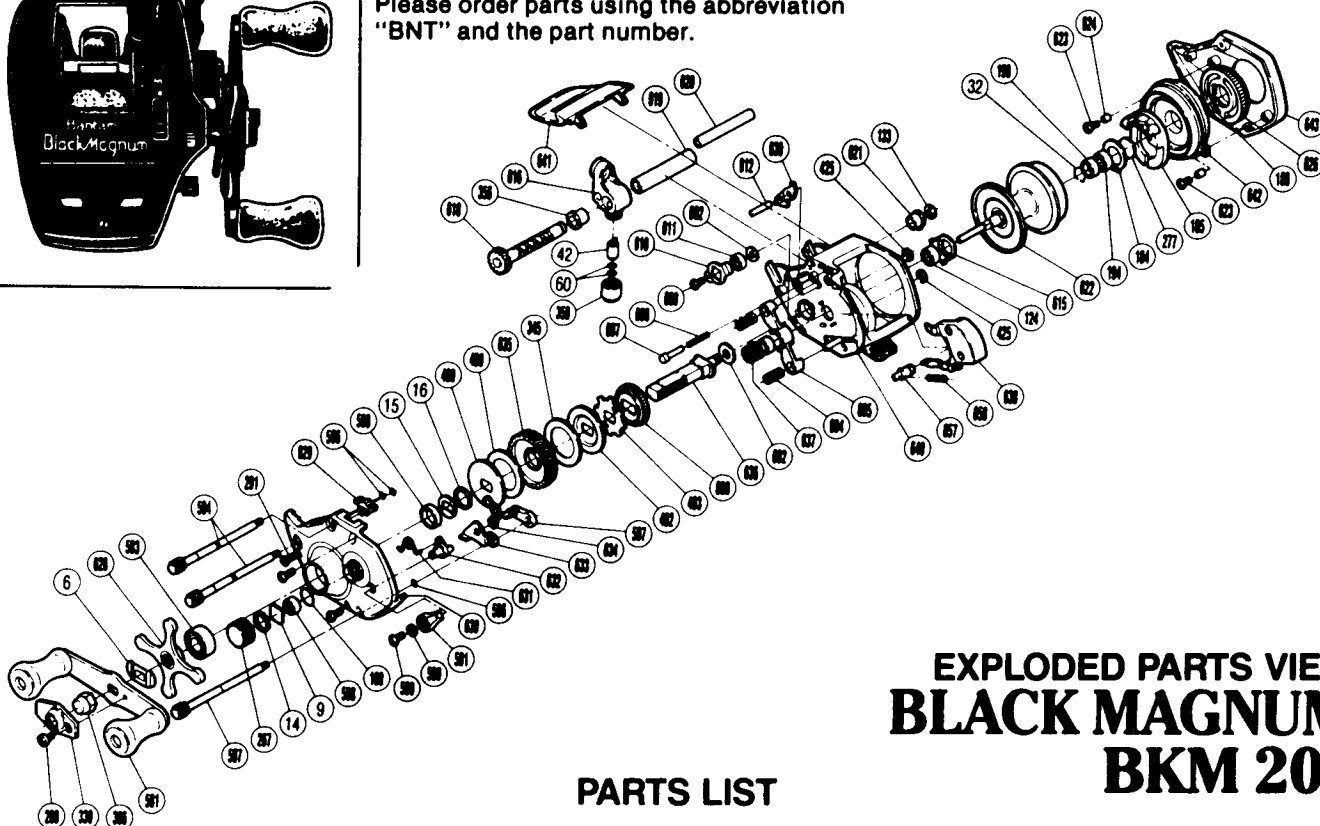

EXPLODED PARTS VIEW BLACK MAGNUM® BKM 201

PARTS LIST

PART # DESCRIPTION

- 6. Friction Washer (A)
- 9. Spacer (A)
- 14. Friction Washer (B)
- 15. Drag Spring Washer
- 16. Friction Washer (C)
- 32. Bearing Retainer
- 42. Line Guide Pawl
- 60. Spacer (Optional)
- 124. Spool Shaft Bearing
- 133. Worm Shaft Retainer
- 184. Magnet Retainer Lock
- 185. Magnet Retainer
- 188. O Ring
- 194. Ball Bearing
- 198. Bearing Spacer
- 267. Cast Control Cap
- 277. Spacer (B)
- 280. Handle Screw "B"
- 291. Side Plate Screw
- 306. Handle Nut
- 330. Handle Nut Lock Plate
- 345. Drive Shaft Washer "B"
- 356. Worm Bearing "A"
- 358. Pawl Cap
- 425. Clutch Button Lock
- 489. Key Washer "A"
- 490. Drag Washer

PART # DESCRIPTION

- 492. Key Washer "B"
- 493. Anti-Reverse Ratchet
- 581. Handle Assembly
- 583. Drive Shaft Bearing
- 584. Side Plate Bolt "C"
- 586. Bolt Retainer
- 587. Side Plate Bolt "A"
- 588. Spool Shaft Bushing
- 589. Flipping Lever Screw
- 590. Lock Washer
- 591. Flipping Lever
- 597. Retractor Spring Guide
- 598. Bushing
- 600. Idle Gear
- 602. Drive Shaft Washer "C"
- 604. Yoke Spring
- 605. Yoke
- 607. Switch Spring Pin
- 608. Switch Spring
- 609. Drive Shaft Retainer Screw
- 610. Drive Shaft Retainer
- 611. Drive Shaft Bushing
- 612. Anti-Reverse Pawl Pin
- 615. Bearing Retainer
- 616. Line Guide
- 618. Worm Shaft

PART # DESCRIPTION

- 619. Level Wind Guard
- 620. Stabilizer Bar
- 621. Worm Bearing "B"
- 622. Spool
- 623. Dial Case Screw
- 624. Screw Support
- 625. Dial Case
- 626. Magnetic Control Dial
- 628. Star Drag
- 629. Anti-Reverse Switch
- 630. Left Side Plate
- 631. Cam Spring
- 632. Flipping Cam
- 633. Joint Plate
- 634. Retractor Spring
- 635. Drive Gear
- 636. Drive Shaft
- 637. Pinion Gear
- 638. Clutch Button
- 639. Anti-Reverse Pawl
- 640. One-Piece Frame
- 641. Level Wind Protector
- 642. Dial Case
- 643. Right Side Plate
- 657. Clutch Button Guide Pin
- 658. Flipping Retractor Spring