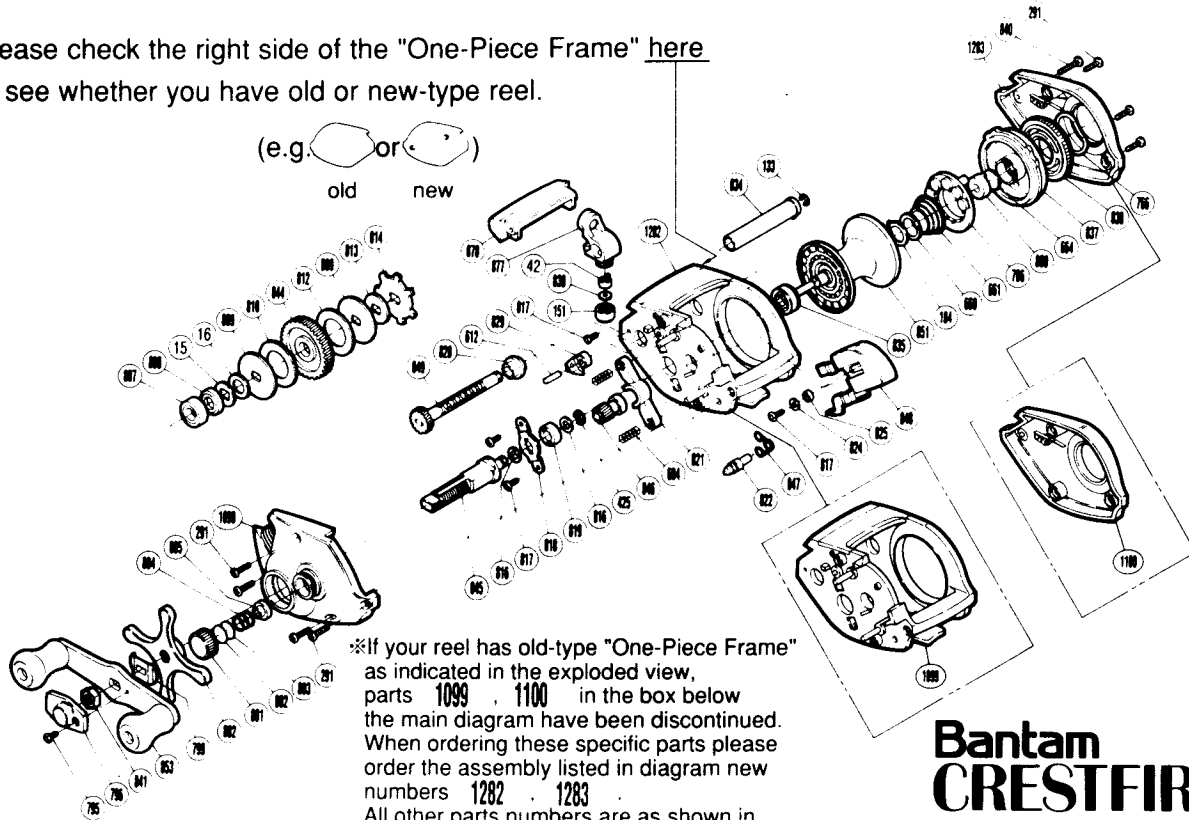

SHIMANO

1992 REPAIR MANUAL

Shimano American Corporation, One Shimano Dr.
Irvine, CA 92718

※Please check the right side of the "One-Piece Frame" here
to see whether you have old or new-type reel.

※If your reel has old-type "One-Piece Frame" as indicated in the exploded view, parts 1099, 1100 in the box below the main diagram have been discontinued. When ordering these specific parts please order the assembly listed in diagram new numbers 1282, 1283. All other parts numbers are as shown in the exploded view.