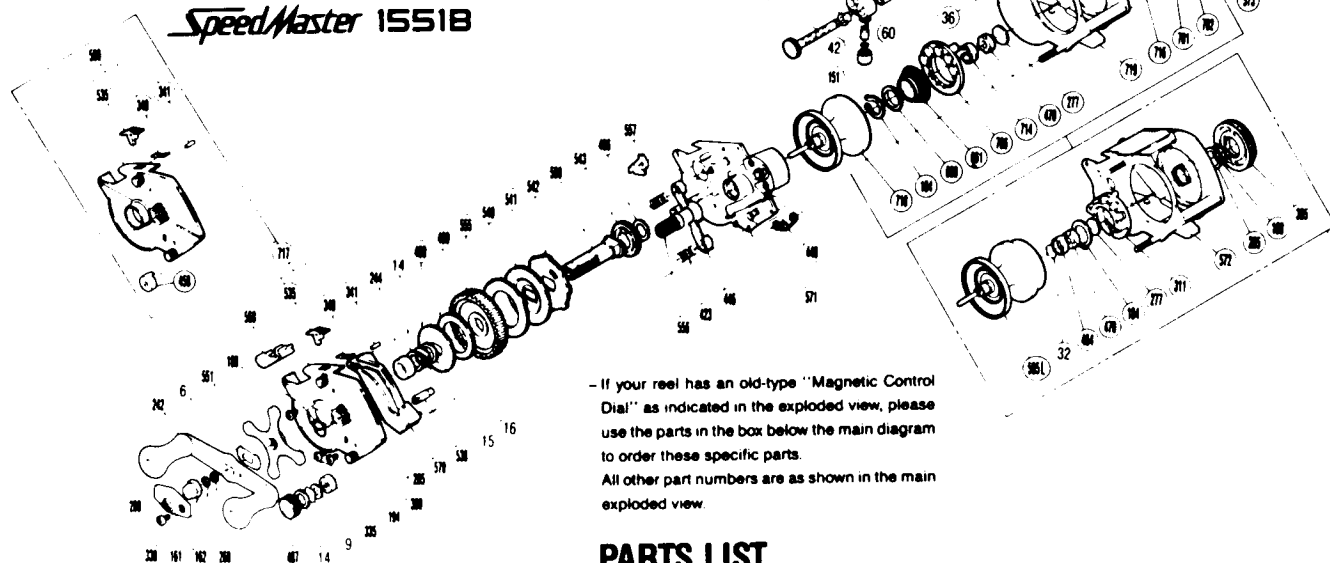

EXPLODED PARTS VIEW

Bantam Magnumlite

SpeedMaster 15518

→ Please check the head of the "Magnetic Control Dial" here to see whether you have an old or new-type reel.

- If your reel has an old-type "Magnetic Control Dial" as indicated in the exploded view, please use the parts in the box below the main diagram to order these specific parts. All other part numbers are as shown in the main exploded view.

PARTS LIST

PART # DESCRIPTION

BNT 0006	Friction Washer (A)
BNT 0009	Spacer (A)
BNT 0014	Friction Washer (B)
BNT 0015	Drag Spring Washer
BNT 0016	Friction Washer (C)
BNT 0032	Bearing Retainer
BNT 0036	Stabilizer Bar Screw (A) (S)
BNT 0040	Level Wind Guard
BNT 0042	Line Guide Pawl
BNT 0044	(Line Guide) Stabilizer Bar
BNT 0045	Worm Bearing (B)
BNT 0060	Spacer (Optional)
BNT 0133	Worm Shaft Retainer
BNT 0151	Pawl Cap
BNT 0161	Handle Nut
BNT 0162	Drive Shaft Retainer
BNT 0184	Magnet Retainer Lock
BNT 0188	O Ring
BNT 0194	Ball Bearing
BNT 0242	Handle (Assembly)
BNT 0244	Bushing (B)
BNT 0265	Spacer (Optional)
BNT 0268	Drive Shaft Washer (A)
BNT 0277	Spacer (B)
BNT 0280	Handle Screw "B"
BNT 0285	Set Plate Screw
BNT 0291	Side Plate Screw

PART # DESCRIPTION

BNT 0542	Anti-Reverse Ratchet
BNT 0543	Idle Gear
BNT 0548	Worm Shaft
BNT 0551	Star Drag
BNT 0555	Drive Gear
BNT 0556	Pinion Gear
BNT 0557	Anti-Reverse Pawl
BNT 0565L	Spool (Left Handle)
BNT 0568	Left Side Plate Cover
BNT 0569	Left Side Plate
BNT 0570	Clutch Button Attachment
BNT 0571	Set Plate Assembly
BNT 0572	Frame
BNT 0573	Right Side Plate
BNT 0660	Spring Spacer
BNT 0661	Magnet Retainer Spring
BNT 0701	Thrust Washer Spacer (Optional)
BNT 0702	Dial O Ring
BNT 0706	Magnet Retainer
BNT 0714	Bushing Retainer
BNT 0716	Magnetic Control Dial
BNT 0717	Left Side Plate
BNT 0718	Spool
BNT 0719	Frame