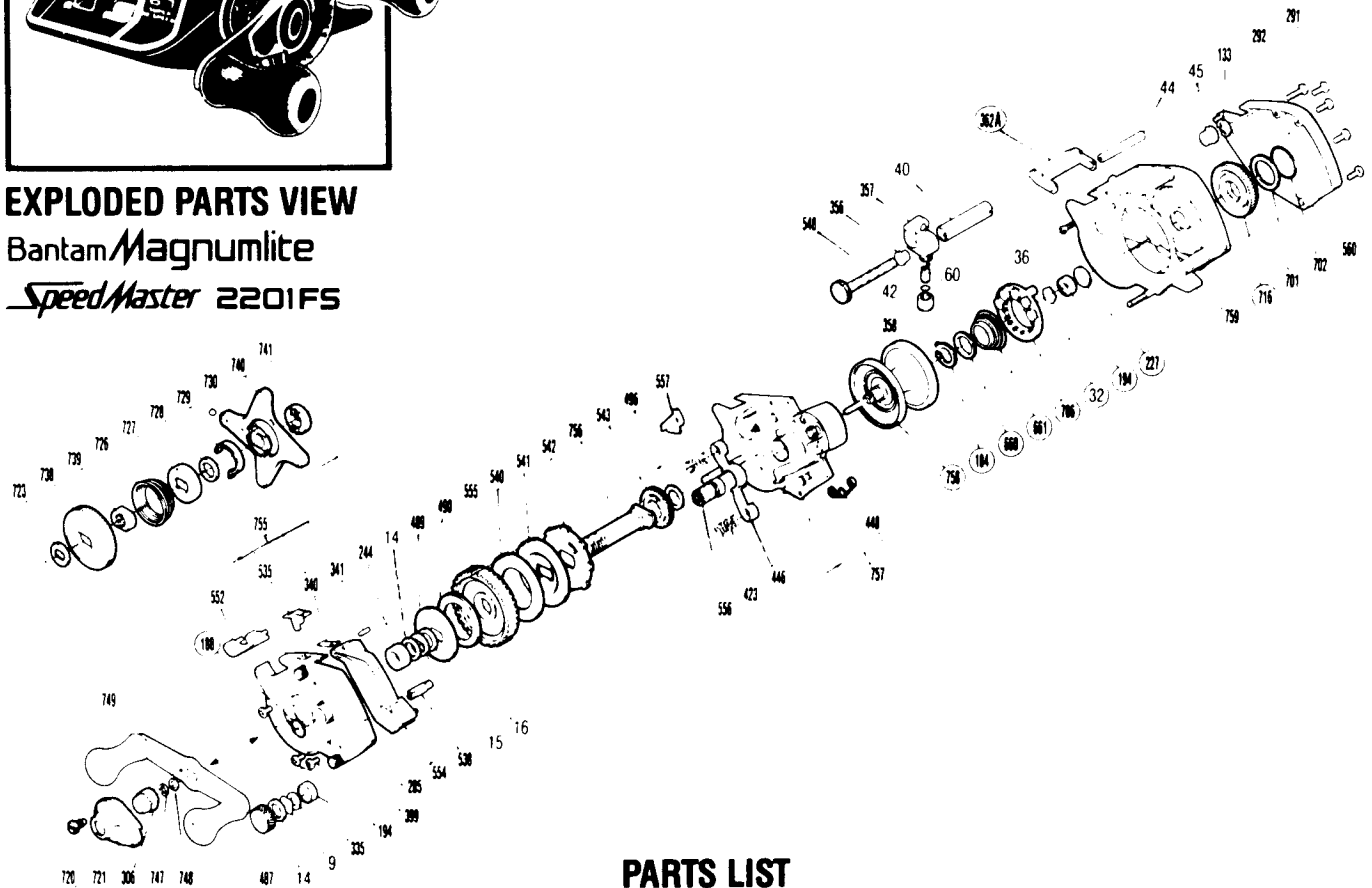

EXPLODED PARTS VIEW

Bantam *Magnumlite*

SpeedMaster 2201FS

PARTS LIST

PART # DESCRIPTION

BNT 0009	Spacer (A)
BNT 0014	Friction Washer (B)
BNT 0015	Drag Spring Washer
BNT 0016	Friction Washer (C)
BNT 0032	Bearing Retainer
BNT 0036	Stabilizer Bar Screw (A) (S)
BNT 0040	Level Wind Guard
BNT 0042	Line Guide Pawl
BNT 0044	(Line Guide) Stabilizer Bar
BNT 0045	Worm Bearing (B)
BNT 0060	Spacer (Optional)
BNT 0133	Worm Shaft Retainer
BNT 0184	Magnet Retainer Lock
BNT 0188	O Ring
BNT 0194	Ball Bearing
BNT 0244	Bushing (B)
BNT 0277	Spacer (B)
BNT 0285	Set Plate Screw
BNT 0291	Side Plate Screw
BNT 0292	Stabilizer Bar Screw (B)
BNT 0306	Handle Nut
BNT 0335	Bearing Washer (A)
BNT 0340	Switch Spring
BNT 0341	Switch Spring Lock
BNT 0356	Worm Bearing "A"
BNT 0357	Line Guide (Assembly)

PART # DESCRIPTION

BNT 0358	Pawl Cap
BNT 0362A	Level Wind Protector
BNT 0399	Retractor Guide Screw (Large Head)
BNT 0423	Yoke Spring
BNT 0446	Yoke
BNT 0448	Retractor Spring
BNT 0487	Cast Control Cap
BNT 0489	Key Washer "A"
BNT 0490	Drag Washer
BNT 0496	Drive Shaft Washer "C"
BNT 0535	Anti-Reverse Switch
BNT 0538	Retractor Guide
BNT 0540	Drive Shaft Washer "B"
BNT 0541	Key Washer "B"
BNT 0542	Anti-Reverse Ratchet
BNT 0543	Idle Gear
BNT 0548	Worm Shaft
BNT 0552	Left Side Platecover
BNT 0554	Clutch Button Attachment
BNT 0555	Drive Gear
BNT 0556	Pinion Gear
BNT 0557	Anti-Reverse Pawl
BNT 0560	Right Side Plate
BNT 0660	Spring Spacer
BNT 0661	Magnet Retainer Spring