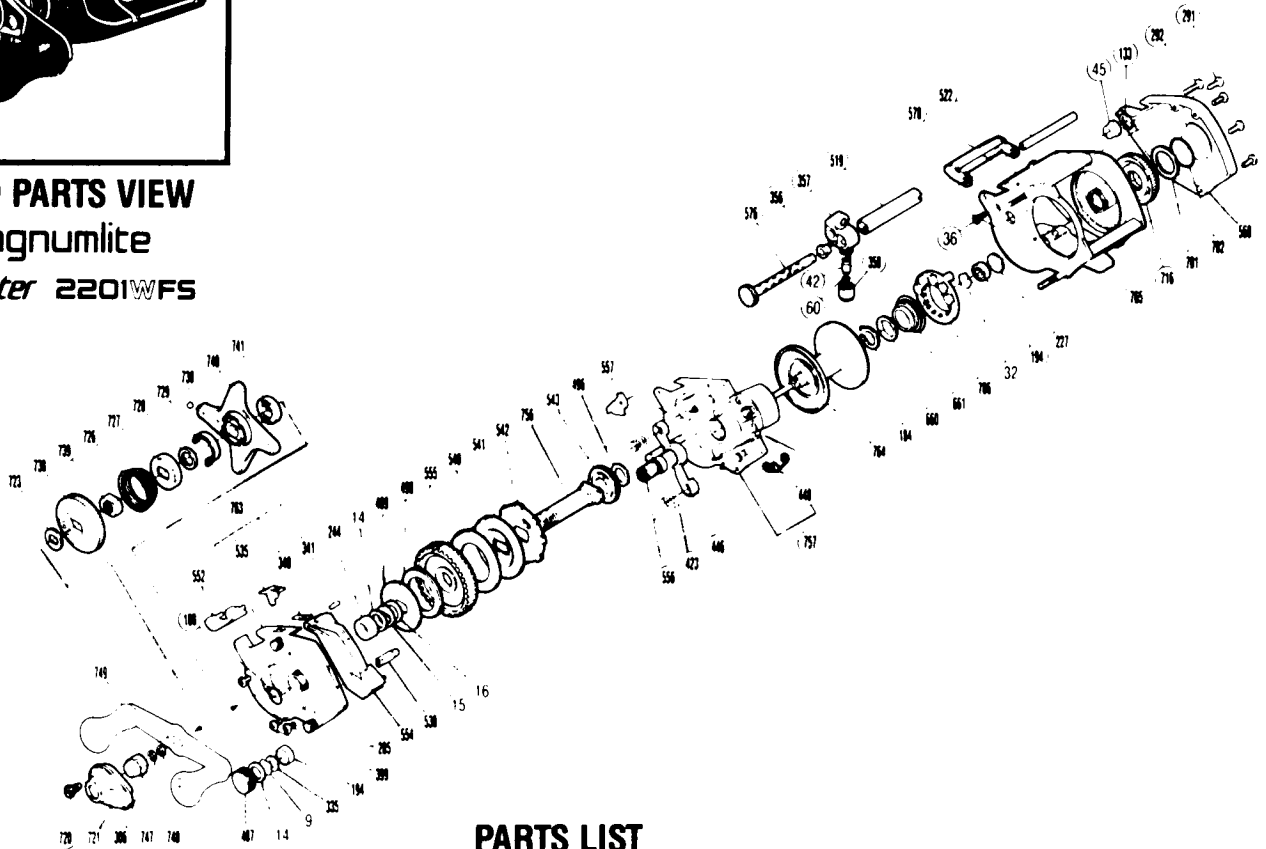

SHIMANO

1988 REPAIR MANUAL

Shimano American Corporation, One Shimano Dr.
Irvine, CA 92718

EXPLODED PARTS VIEW

Bantam *Magnumlite*

SpeedMaster 2201WFS

PARTS LIST

PART # DESCRIPTION

BNT 0009 Spacer (A)
BNT 0014 Friction Washer (B)
BNT 0015 Drag Spring Washer
BNT 0016 Friction Washer (C)
BNT 0032 Bearing Retainer
BNT 0036 Stabilizer Bar, Screw (A) (S)
BNT 0042 Line Guide Pawl
BNT 0045 Worm Bearing (B)
BNT 0060 Spacer (Optional)
BNT 0133 Worm Shaft Retainer
BNT 0184 Magnet Retainer Lock
BNT 0188 O Ring
BNT 0194 Ball Bearing
BNT 0244 Bushing (B)
BNT 0277 Spacer (B)
BNT 0285 Set Plate Screw
BNT 0291 Side Plate Screw
BNT 0292 Stabilizer Bar Screw (B)
BNT 0306 Handle Nut
BNT 0335 Bearing Washer (A)
BNT 0340 Switch Spring
BNT 0341 Switch Spring Lock
BNT 0356 Worm Bearing "A"
BNT 0357 Line Guide (Assembly)
BNT 0358 Pawl Cap
BNT 0399 Retractor Guide Screw
(Large Head)

PART # DESCRIPTION

BNT 0702 Dial O Ring
BNT 0706 Magnet Retainer
BNT 0716 Magnet Control Dial
BNT 0720 Handle Nut Plate Screw
BNT 0721 Handle Nut Plate
BNT 0723 Friction Washer "A"
BNT 0726 Pre-Set Spring
BNT 0727 Strike
BNT 0728 Pre-Set Washer
BNT 0729 Strike Spring
BNT 0730 Strike Ball
BNT 0738 Pre-Set Dial
BNT 0739 Pre-Set Nut
BNT 0740 Star Drag
BNT 0741 Drive Shaft Cam
BNT 0747 Drive Shaft Retainer
BNT 0748 Drive Shaft Washer "A"
BNT 0749 Handle Assembly
BNT 0756 Drive Shaft
BNT 0757 Set Plate Assembly
BNT 0763 Left Side Plate
BNT 0764 Spool
BNT 0765 Frame