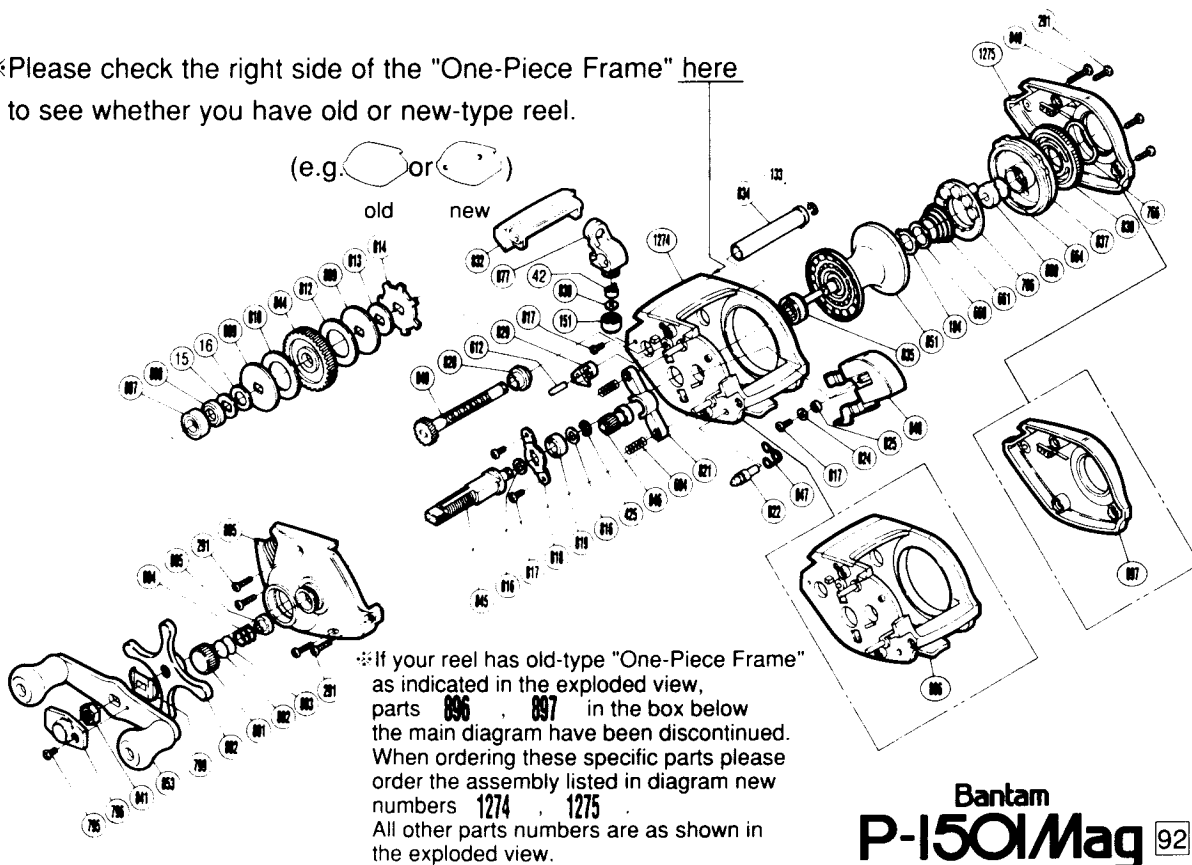

SHIMANO®

1992 REPAIR MANUAL

Shimano American Corporation, One Shimano Dr.
Irvine, CA 92718

※Please check the right side of the "One-Piece Frame" [here](#)
to see whether you have old or new-type reel.

※If your reel has old-type "One-Piece Frame"
as indicated in the exploded view,
parts 896 , 897 in the box below
the main diagram have been discontinued.
When ordering these specific parts please
order the assembly listed in diagram new
numbers 1274 , 1275 .
All other parts numbers are as shown in
the exploded view.