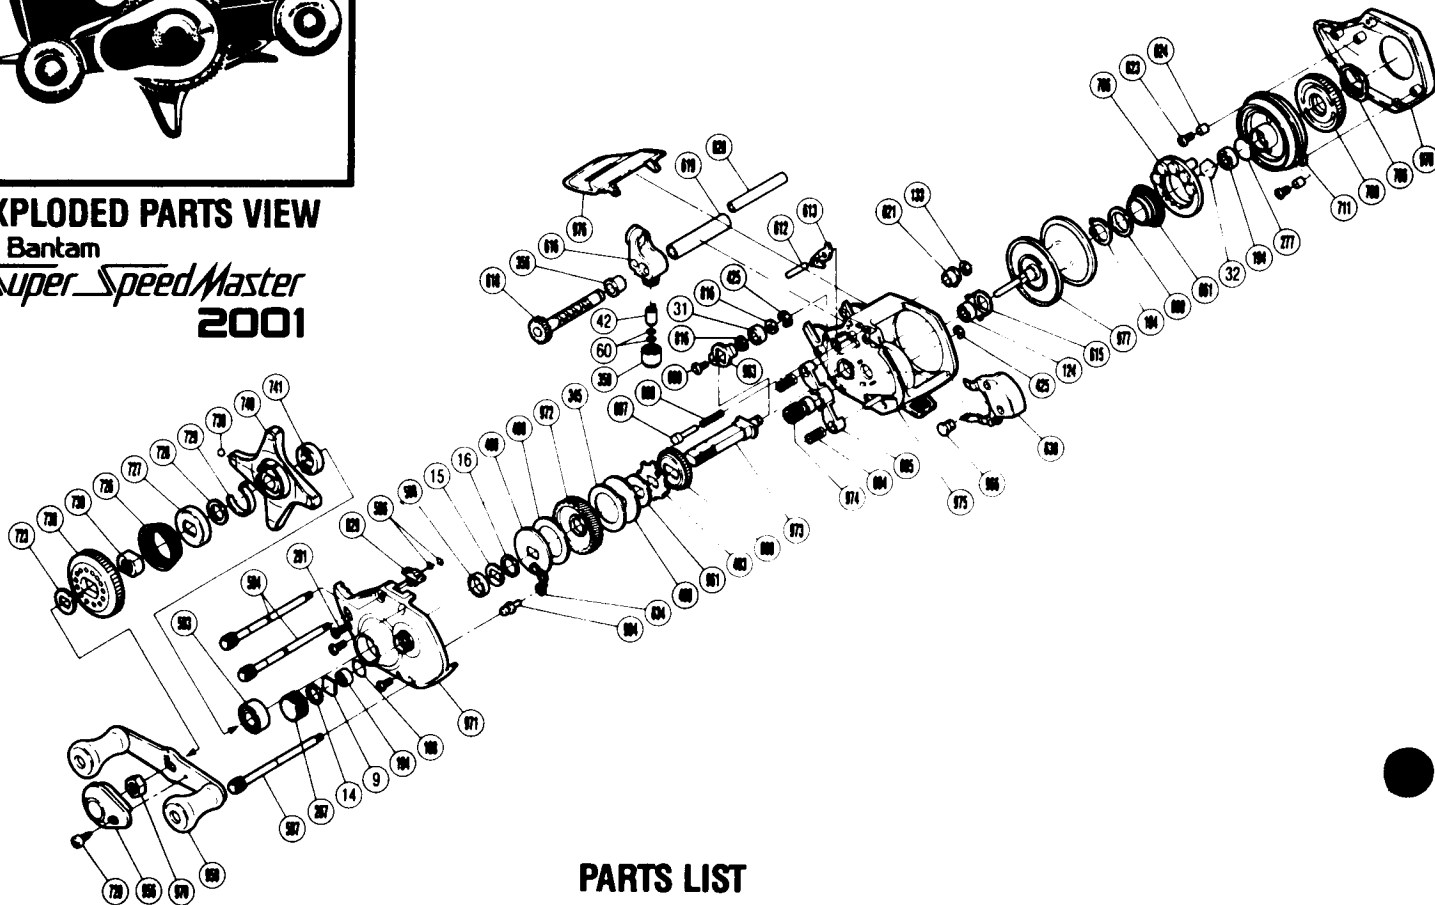

**EXPLODED PARTS VIEW**  
Bantam  
*Super SpeedMaster*  
**2001**

**PARTS LIST**

**PART # DESCRIPTION**

BNT 0009	Spacer (A)
BNT 0014	Friction Washer (B)
BNT 0015	Drag Spring Washer
BNT 0016	Friction Washer (C)
BNT 0031	Spool Shaft Bearing
BNT 0032	Bearing Retainer
BNT 0042	Line Guide Pawl
BNT 0060	Spacer (Optional)
BNT 0124	Spool Shaft Bearing
BNT 0133	Worm Shaft Retainer
BNT 0184	Magnet Retainer Lock
BNT 0188	O Ring
BNT 0194	Ball Bearing
BNT 0267	Cast Control Cap
BNT 0277	Spacer (B)
BNT 0291	Side Plate Screw
BNT 0345	Drive Shaft Washer "B"
BNT 0356	Worm Bearing "A"
BNT 0358	Pawl Cap
BNT 0425	Clutchbutton Lock
BNT 0489	Key Washer "A"
BNT 0490	Drag Washer
BNT 0493	Anti-Reverse Ratchet
BNT 0583	Drive Shaft Bearing
BNT 0584	Left Side Plate Bolt "C"
BNT 0586	Bolt Retainer
BNT 0587	Left Side Plate Bolt "A"

**PART # DESCRIPTION**

BNT 0598	Bushing
BNT 0600	Idle Gear
BNT 0604	Yoke Spring
BNT 0605	Yoke
BNT 0607	Switch Spring Pin
BNT 0608	Switch Spring
BNT 0609	Drive Shaft Retainer Screw
BNT 0612	Anti-Reverse Pawl Pin
BNT 0613	Anti-Reverse Pawl
BNT 0615	Bearing Retainer
BNT 0616	Line Guide
BNT 0618	Worm Shaft
BNT 0619	Level Wind Guard
BNT 0620	Stabilizer Bar
BNT 0621	Worm Bearing "B"
BNT 0623	Dial Case Screw
BNT 0624	Screw Support
BNT 0629	Anti-Reverse Switch
BNT 0634	Retractor Spring
BNT 0638	Clutch Button
BNT 0660	Spring Spacer
BNT 0661	Magnet Retainer Spring
BNT 0706	Magnet Retainer
BNT 0708	Magnet Control Dial
BNT 0711	Dial Case
BNT 0720	Handle Nut Plate Screw