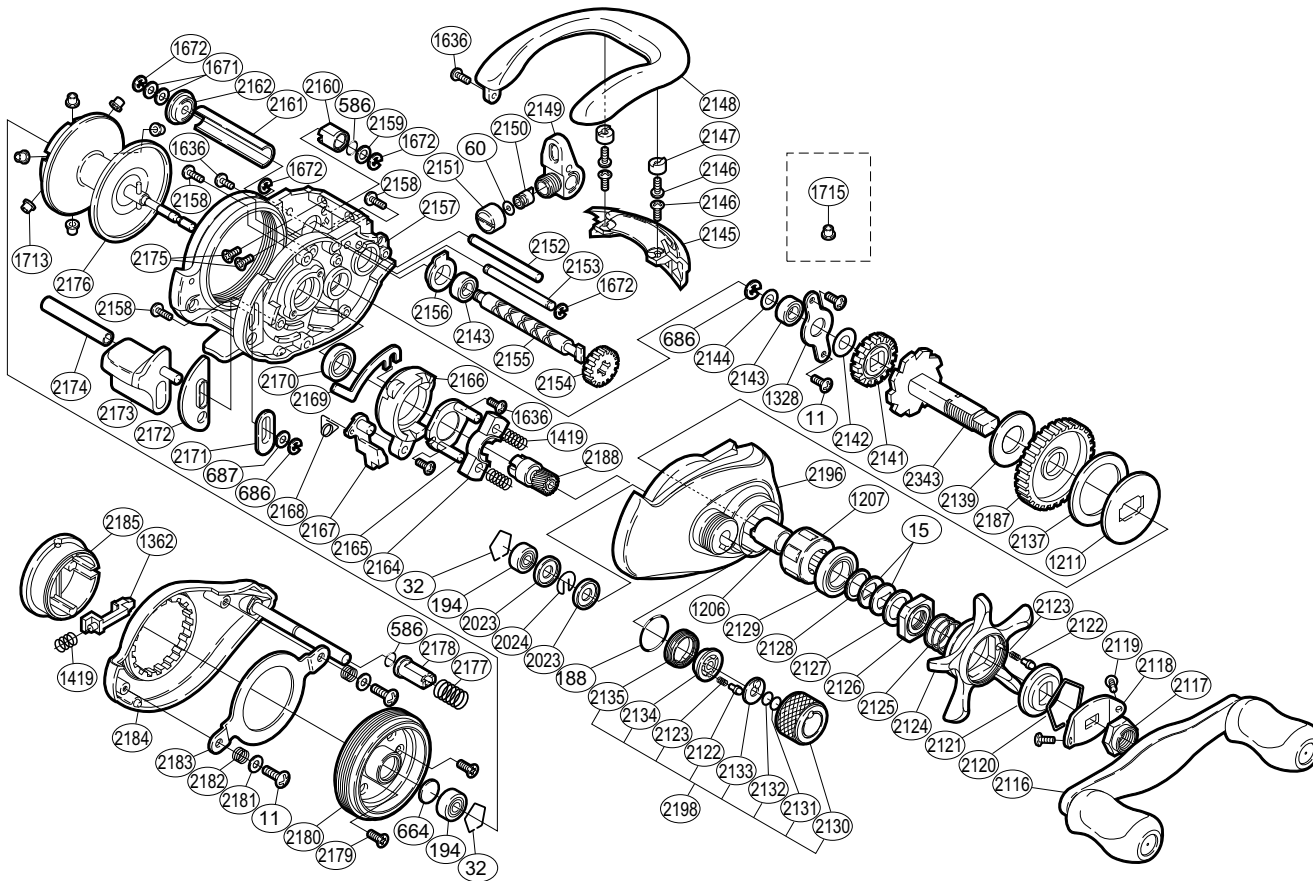

## CALAIS®

CL-200-5

Part No.	Description	Part No.	Description	Part Number	Description
BNT0011	Multi-Purpose Screw (A)	BNT2126	Star Drag Nut	BNT2161	Level Wind Guard
BNT0015	Drag Spring Washer	BNT2127	Star Drag Spacer	BNT2162	Worm Bushing (B)
BNT0032	Bearing Retainer	BNT2128	Drag Washer	BNT2164	Yoke
BNT0060	Spacer (optional)	BNT2129	Star Drag Bearing	BNT2165	Clutch Cam Retainer
BNT0188	"O" Ring	BNT2130	Cast Control Cap	BNT2166	Clutch Cam
BNT0194	Ball Bearing	BNT2131	Spool Tension Spacer (B)	BNT2167	Clutch Pawl
BNT0586	Friction Ring	BNT2132	Spool Tension Spacer (A)	BNT2168	Clutch Pawl Spring
BNT0664	Spacer (B)	BNT2133	Cast Control Click Plate	BNT2169	Clutch Plate
BNT0686	"E" Lock	BNT2134	Click Pin Holder	BNT2170	Ball Bearing
BNT0687	Spacer	BNT2135	Cast Control Click Holder	BNT2171	Clutch Bar Guide (A)
BNT1206	Roller Clutch Inner Tube	BNT2137	Drag Washer (C)	BNT2172	Clutch Bar Guide (B)
BNT1207	Roller Clutch Bearing	BNT2139	Drag Washer (A)	BNT2173	Quick-Fire II Clutch Bar
BNT1211	Key Washer	BNT2141	Idle Gear (A)	BNT2174	Clutch Bar Support
BNT1328	Drive Shaft Retainer	BNT2142	Idle Gear (A) Spacer	BNT2175	Thumb Rest Screw
BNT1362	Turnkey Pawl	BNT2143	Ball Bearing	BNT2176	Spool Assembly
BNT1419	Yoke Spring	BNT144	Drive Shaft Washer	BNT2177	Left Side Plate Spring
BNT1636	Multi-Purpose Screw (B)	BNT2145	Level Wind Protector	BNT2178	Damper (A)
BNT1671	Worm Shaft Washer	BNT2146	Line Guard Screw	BNT2179	Brake Case Screw
BNT1672	"E" Lock	BNT2147	Line Guard Screw Cover	BNT2180	Brake Case
BNT1713	Brake Collar (green)	BNT2148	Thumb Rest	BNT2181	Brake Case Ring Washer
BNT2023	Spool Shaft Clip Holder	BNT2149	Line Guide	BNT2182	Brake Case Ring Spring
BNT2024	Spool Shaft Clip	BNT2150	Line Guide Pawl	BNT2183	Brake Case Ring
BNT2116	Handle Assembly	BNT2151	Pawl Cap	BNT2184	Left Side Plate
BNT2117	Handle Nut	BNT2152	Level Wind Guide	BNT2185	Turnkey Dial
BNT2118	Handle Nut Plate	BNT2153	Line Guard (C)	BNT2187	Drive Gear
BNT2119	Nut Plate Screw	BNT2154	Idle Gear (C)	BNT2188	Pinion Gear
BNT2120	Click Plate Retainer	BNT2155	Worm Shaft	BNT2196	Right Side Plate
BNT2121	Star Drag Click Plate	BNT2156	Worm Bushing (A)	BNT2198	Cast Control Cap Assembly
BNT2122	Click Pin	BNT2157	One-Piece Frame	BNT2343	Drive Shaft
BNT2123	Click Spring	BNT2158	Right Side Plate Screw		
BNT2124	Star Drag	BNT2159	Damper Washer		
BNT2125	Star Drag Spring	BNT2160	Damper (B)	BNT1715	Brake Collar (red)