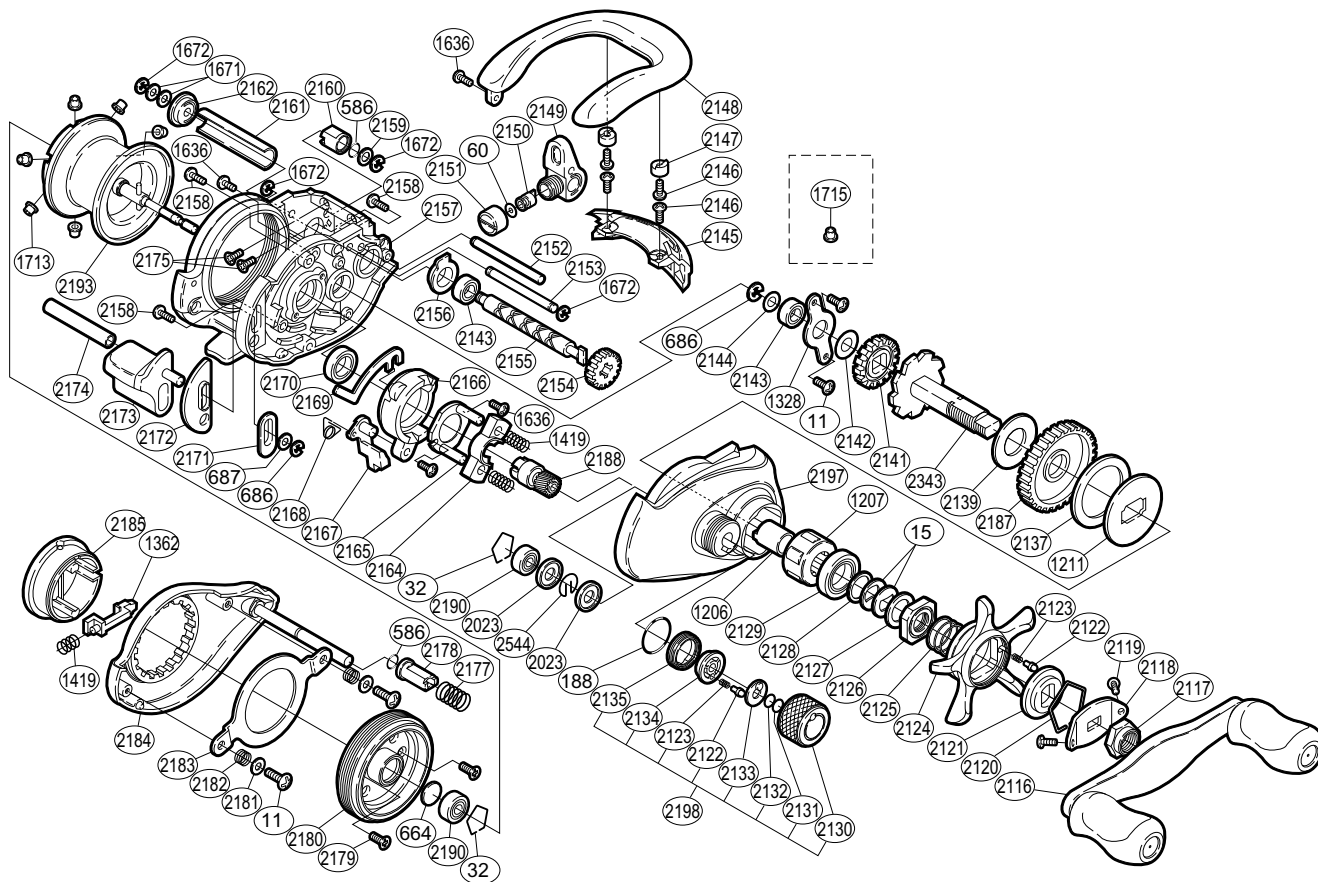

SHIMANO®

CALAIS®

CL-200MG-5

Part No.	Description	Part No.	Description	Part No.	Description
BNT0011	Multi-Purpose Screw (A)	BNT2128	Bearing Washer	BNT2164	Yoke
BNT0015	Drag Spring Washer	BNT2129	Star Drag Bearing	BNT2165	Clutch Cam Retainer
BNT0032	Bearing Retainer	BNT2130	Cast Control Cap	BNT2166	Clutch Cam
BNT0060	Spacer (optional)	BNT2131	Spool Tension Spacer (B)	BNT2167	Clutch Pawl
BNT0188	"O" Ring	BNT2132	Spool Tension Spacer (A)	BNT2168	Clutch Pawl Spring
BNT0586	Friction Ring	BNT2133	Cast Control Click Plate	BNT2169	Clutch Plate
BNT0664	Spacer (B)	BNT2134	Click Pin Holder	BNT2170	Ball Bearing
BNT0686	"E" Lock	BNT2135	Cast Control Click Holder	BNT2171	Clutch Bar Guide (A)
BNT0687	Spacer	BNT2137	Drag Washer (C)	BNT2172	Clutch Bar Guide (B)
BNT1206	Roller Clutch Inner Tube	BNT2139	Drag Washer (A)	BNT2173	Quick-Fire II Clutch Bar
BNT1207	Roller Clutch Bearing	BNT2141	Idle Gear (A)	BNT2174	Clutch Bar Support
BNT1211	Key Washer	BNT2142	Idle Gear (A) Spacer	BNT2175	Thumb Rest Screw
BNT1328	Drive Shaft Retainer	BNT2143	Ball Bearing	BNT2177	Left Side Plate Spring
BNT1362	Turnkey Pawl	BNT2144	Drive Shaft Washer	BNT2178	Damper (A)
BNT1419	Yoke Spring	BNT2145	Level Wind Protector	BNT2179	Brake Case Screw
BNT1636	Multi-Purpose Screw (B)	BNT2146	Line Guard Screw	BNT2180	Brake Case
BNT1671	Worm Shaft Washer	BNT2147	Line Guard Screw Cover	BNT2181	Brake Case Ring Washer
BNT1672	"E" Lock	BNT2148	Thumb Rest	BNT2182	Brake Case Ring Spring
BNT1713	Brake Collar (green)	BNT2149	Line Guide	BNT2183	Brake Case Ring
BNT2023	Spool Shaft Clip Holder	BNT2150	Line Guide Pawl	BNT2184	Left Side Plate
BNT2116	Handle Assembly	BNT2151	Pawl Cap	BNT2185	Turnkey Dial
BNT2117	Handle Nut	BNT2152	Level Wind Guide	BNT2187	Drive Gear
BNT2118	Handle Nut Plate	BNT2153	Line Guard (C)	BNT2188	Pinion Gear
BNT2119	Nut Plate Screw	BNT2154	Idle Gear (C)	BNT2190	Ball Bearing
BNT2120	Click Plate Retainer	BNT2155	Worm Shaft	BNT2193	Spool Assembly
BNT2121	Star Drag Click Plate	BNT2156	Worm Bushing (A)	BNT2197	Right Side Plate
BNT2122	Click Pin	BNT2157	One-Piece Frame	BNT2198	Cast Control Cap Assembly
BNT2123	Click Spring	BNT2158	Right Side Plate Screw	BNT2343	Drive Shaft
BNT2124	Star Drag	BNT2159	Damper Washer	BNT2544	Spool Shaft Clip
BNT2125	Star Drag Spring	BNT2160	Damper (B)		
BNT2126	Star Drag Nut	BNT2161	Level Wind Guard		
BNT2127	Star Drag Spacer	BNT2162	Worm Bushing (B)	BNT1715	Brake Collar (red)