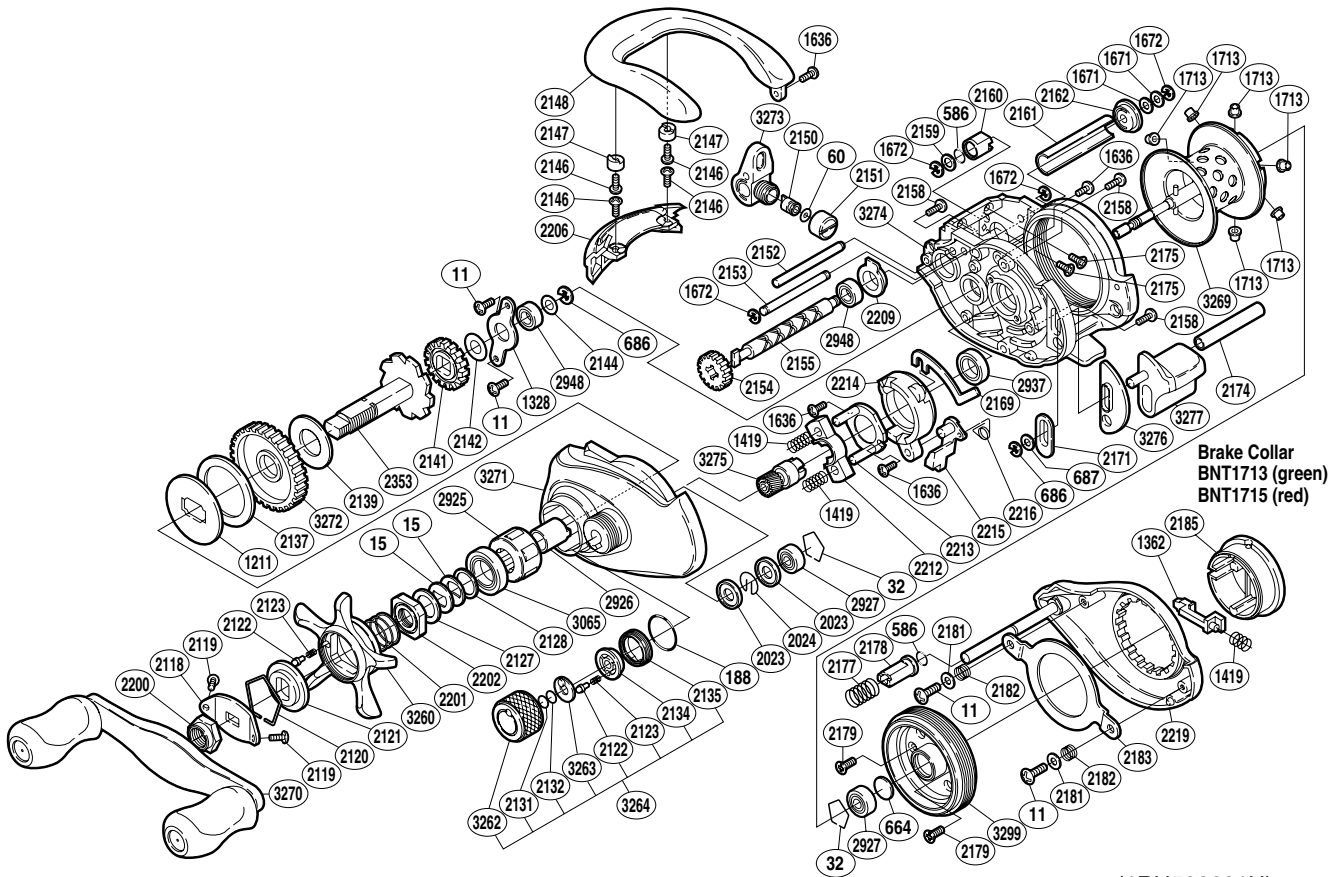

SHIMANO®

CALAIS A-RB

CL-201A

(1RH503201U)

Part No.	Description	Part No.	Description	Part No.	Description
BNT0011	Screw	BNT2139	Drag Washer A	BNT2207	Thumb Rest
BNT0015	Drag Spring Washer	BNT2141	Idle Gear A	BNT2209	Worm Bushing A
BNT0032	Bearing Retainer	BNT2142	Idle Gear A Spacer	BNT2212	Yoke
BNT0060	Spacer	BNT2144	Washer	BNT2213	Clutch Cam Retainer
BNT0188	O Ring	BNT2146	Screw	BNT2214	Clutch Cam
BNT0586	O Ring	BNT2147	Line Guard Screw Cover	BNT2215	Clutch Pawl
BNT0664	Spacer B	BNT2150	Line Guide Pawl	BNT2216	Clutch Pawl Spring
BNT0686	E Lock	BNT2151	Pawl Cap	BNT2219	Right Side Plate
BNT0687	Spacer	BNT2152	Level Wind Guide	BNT2353	Drive Shaft
BNT1211	Key Washer	BNT2153	Line Guard C	BNT2925	Roller Clutch Bearing
BNT1328	Drive Shaft Retainer	BNT2154	Idle Gear C	BNT2926	Roller Clutch Inner Tube
BNT1362	Turnkey Pawl	BNT2155	Worm Shaft	BNT2927	Ball Bearing
BNT1419	Yoke Spring	BNT2158	Screw	BNT2937	Ball Bearing
BNT1636	Screw	BNT2159	Washer	BNT2948	Ball Bearing
BNT1671	Washer	BNT2160	Damper B	BNT3065	Star Drag Bearing
BNT1672	E Lock	BNT2161	Level Wind Guard	BNT3260	Star Drag
BNT1713	Brake Collar (green)	BNT2162	Worm Bushing B	BNT3262	Cast Control Cap
BNT2023	Spool Shaft Clip Holder	BNT2169	Clutch Plate	BNT3263	Cast Control Click Plate
BNT2024	Spool Shaft Clip	BNT2171	Clutch Bar Guide A	BNT3264	Cast Control Cap Assembly
BNT2118	Handle Nut Plate	BNT2174	Clutch Bar Support	BNT3269	Spool Assembly
BNT2119	Screw	BNT2175	Screw	BNT3270	Handle Assembly
BNT2120	Click Plate Retainer	BNT2177	Damper Spring	BNT3271	Left Side Plate
BNT2121	Star Drag Click Plate	BNT2178	Damper A	BNT3272	Drive Gear
BNT2122	Click Pin	BNT2179	Screw	BNT3273	Line Guide
BNT2123	Click Spring	BNT2181	Washer	BNT3274	One-Piece Frame
BNT2127	Star Drag Spacer	BNT2182	Brake Case Ring Spring	BNT3275	Pinion Gear
BNT2128	Bearing Washer	BNT2183	Brake Case Ring	BNT3276	Clutch Bar Guide B
BNT2131	Spool Tension Spacer B	BNT2185	Turnkey Dial	BNT3277	Quick-Fire II Clutch Bar
BNT2132	Spool Tension Spacer A	BNT2200	Handle Nut	BNT3299	Brake Case
BNT2134	Click Pin Holder	BNT2201	Star Drag Spring		
BNT2135	Cast Control Click Holder	BNT2202	Star Drag Nut		
BNT2137	Drag Washer C	BNT2206	Level Wind Protector	BNT1715	Brake Collar (red)