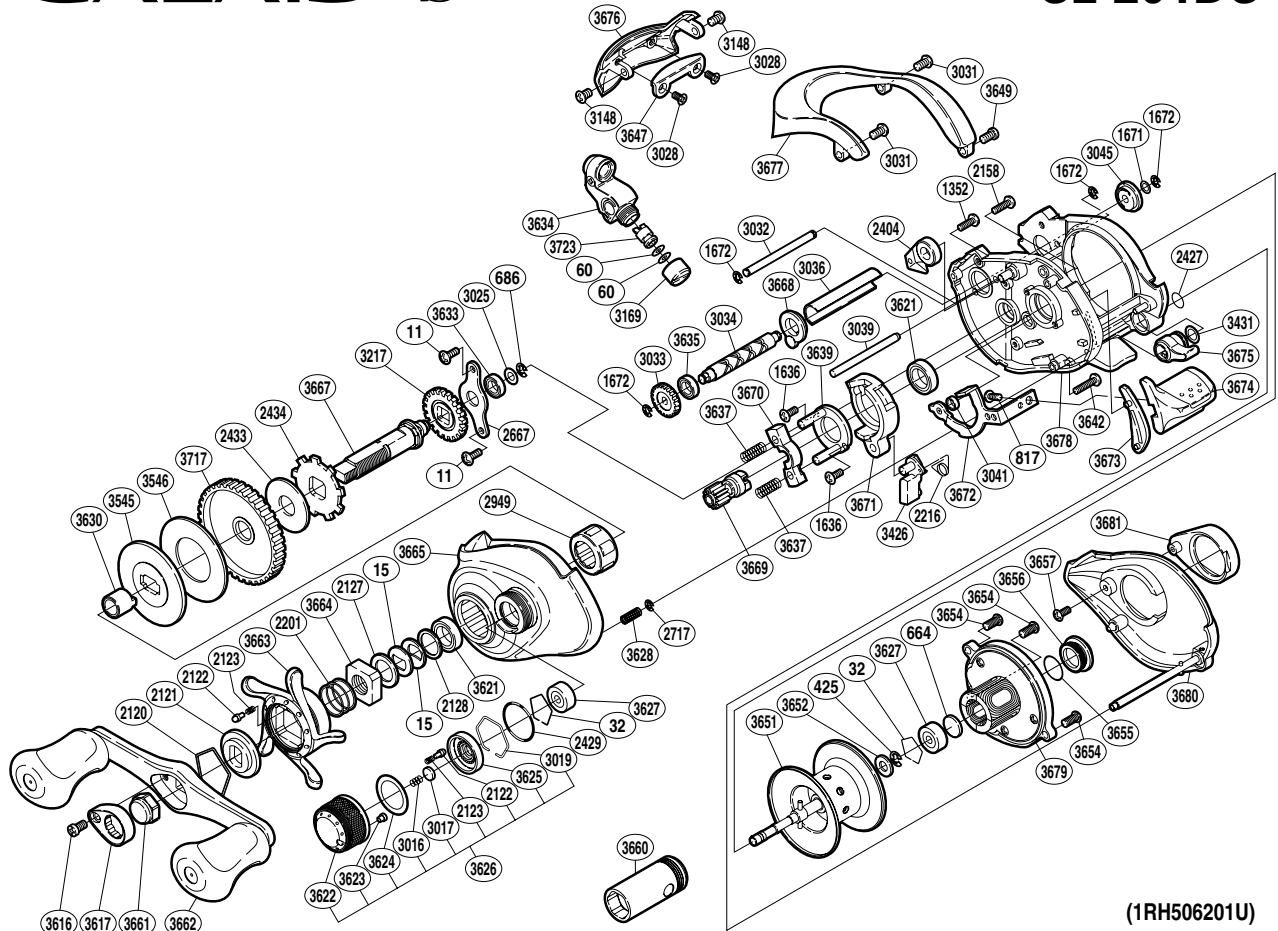

SHIMANO

CALAIS SA-RB

CL-201DC

(1RH506201U)

Part No.	Description	Part No.	Description	Part No.	Description
BNT0011	Screw	BNT3028	Screw	BNT3647	Line Guard Retainer
BNT0015	Drag Spring Washer	BNT3031	Screw	BNT3649	Screw
BNT0032	Bearing Retainer	BNT3032	Line Guard	BNT3651	Spool Assembly
BNT0060	Spacer	BNT3033	Idle Gear	BNT3652	Magnetic Plate
BNT0425	E Lock	BNT3034	Worm Shaft	BNT3654	Screw
BNT0664	Spacer B	BNT3036	Level Wind Guard	BNT3655	O Ring
BNT0686	E Lock	BNT3039	Level Wind Guide	BNT3656	Oil Cap
BNT0817	Screw	BNT3041	Clutch Plate Shaft Support	BNT3657	Screw
BNT1352	Screw	BNT3045	Worm Bushing B	BNT3661	Handle Nut
BNT1636	Screw	BNT3148	Screw	BNT3662	Handle Assembly
BNT1671	Washer	BNT3169	Pawl Cap	BNT3663	Star Drag
BNT1672	E Lock	BNT3217	Idle Gear	BNT3664	Star Drag Nut
BNT2120	Click Plate Retainer	BNT3426	Clutch Pawl	BNT3665	Left Side Plate
BNT2121	Star Drag Click	BNT3431	Washer	BNT3667	Drive Shaft
BNT2122	Click Pin	BNT3545	Key Washer	BNT3668	Worm Bushing A
BNT2123	Click Spring	BNT3546	Drag Washer	BNT3669	Pinion Gear
BNT2127	Star Drag Spacer	BNT3616	Screw	BNT3670	Yoke
BNT2128	Bearing Washer	BNT3617	Handle Nut Plate	BNT3671	Clutch Cam
BNT2158	Screw	BNT3621	Ball Bearing	BNT3672	Clutch Plate
BNT2201	Star Drag Spring	BNT3622	Cast Control Cap	BNT3673	Clutch Bar Guide B
BNT2216	Clutch Pawl Spring	BNT3623	Cast Control Cap Retainer	BNT3674	Quick-Fire II Clutch Bar
BNT2404	Anti-Reverse Pawl	BNT3624	Retainer Sheet	BNT3675	Side Plate Cam Lever
BNT2427	O Ring	BNT3625	Cast Control Click Plate	BNT3676	Level Wind Protector
BNT2429	O Ring	BNT3626	Cast Control Cap Assembly	BNT3677	Thumb Rest
BNT2433	Drag Washer	BNT3627	Ball Bearing	BNT3678	One-Piece Frame
BNT2434	Anti-Reverse Ratchet	BNT3628	Side Plate Spring	BNT3679	Digital Control Assembly
BNT2667	Drive Shaft Retainer	BNT3630	Roller Clutch Inner Tube	BNT3680	Right Side Plate
BNT2717	E Lock	BNT3633	Ball Bearing	BNT3681	BR Retainer
BNT2949	Roller Clutch Bearing	BNT3634	Line Guide	BNT3717	Drive Gear
BNT3016	Spool Tension Spring	BNT3635	Ball Bearing	BNT3723	Line Guide Pawl
BNT3017	Cast Control Spacer	BNT3637	Yoke Spring		
BNT3019	Cast Control Click Holder	BNT3639	Clutch Cam Retainer		
BNT3025	Washer	BNT3642	Screw	BNT3660	Wrench (accessory)