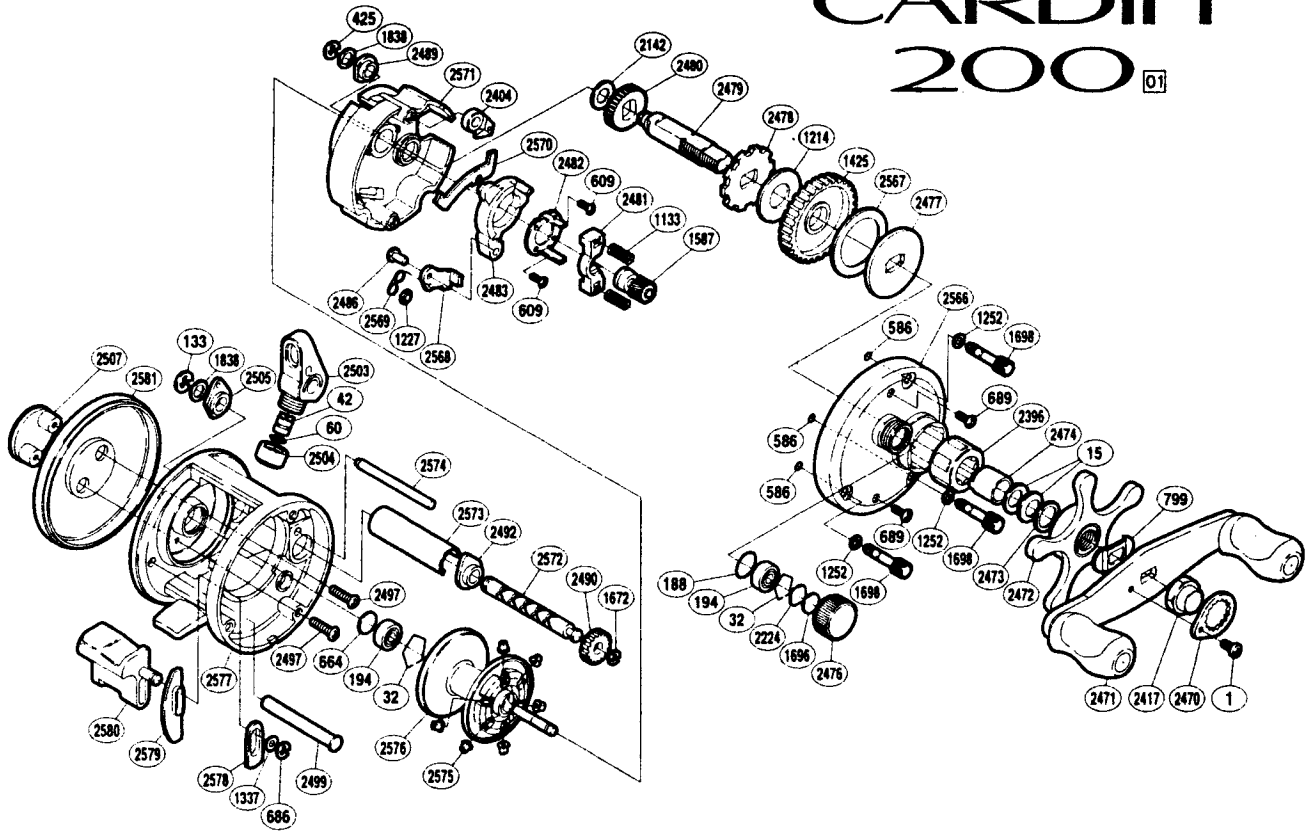

## 200 01

BNT No.	PARTS NAMES	BNT No.	PARTS NAMES	BNT No.	PARTS NAMES
0001	Handle Nut Plate Screw	1698	Right Side Plate Bolt	2497	ID Plate Screw
0015	Drag Spring Washer	1838	Worm Shaft Spacer	2499	Clutch Bar Support
0032	Bearing Retainer	2142	Idle Gear (A) Spacer	2503	Line Guide
0042	Line Guide Pawl	2224	Spool Tension Spacer (A)	2504	Pawl Cap
0060	Spacer (optional)	2396	Roller Clutch Bearing	2505	Worm Bushing (B)
0133	Worm Shaft Retainer	2404	Anti-Reverse Pawl	2507	Left Side ID Plate
0188	"O" Ring	2417	Handle Nut	2566	Right Side Plate
0194	Ball Bearing	2470	Handle Nut Plate	2567	Drag Washer (C)
0425	"E" Lock	2471	Handle Assembly	2568	Clutch Pawl
0586	Bolt Retainer	2472	Star Drag	2569	Clutch Pawl Spring
0609	Clutch Cam Screw	2473	Star Drag Spacer	2570	Clutch Plate
0664	Spacer (B)	2474	Roller Clutch Inner Tube	2571	Set Plate
0686	"E" Lock	2476	Cast Control Cap	2572	Worm Shaft
0689	Set Plate Screw	2477	Key Washer	2573	Level Wind Guard
0799	Friction Washer	2478	Anti-Reverse Ratchet	2574	Level Wind Guide
1133	Yoke Spring	2479	Drive Shaft	2575	Brake Collar
1214	Drag Washer (A)	2480	Idle Gear (A)	2576	Spool Assembly
1227	Clutch Pawl Spring Retainer	2481	Yoke	2577	One-Piece Frame
1252	Right Side Plate Bolt Washer	2482	Clutch Cam Retainer	2578	Clutch Bar Guide (A)
1337	Clutch Bar Support Spacer	2483	Clutch Cam	2579	Clutch Bar Guide (B)
1425	Drive Gear	2486	Clutch Pawl Pin	2580	Quick-Fire II Clutch Bar
1587	Pinion Gear	2489	Drive Shaft Bushing	2581	Left Side Plate
1672	"E" Lock	2490	Idle Gear (C)		
1696	Cast Control Spacer (B)	2492	Worm Bushing (A)		