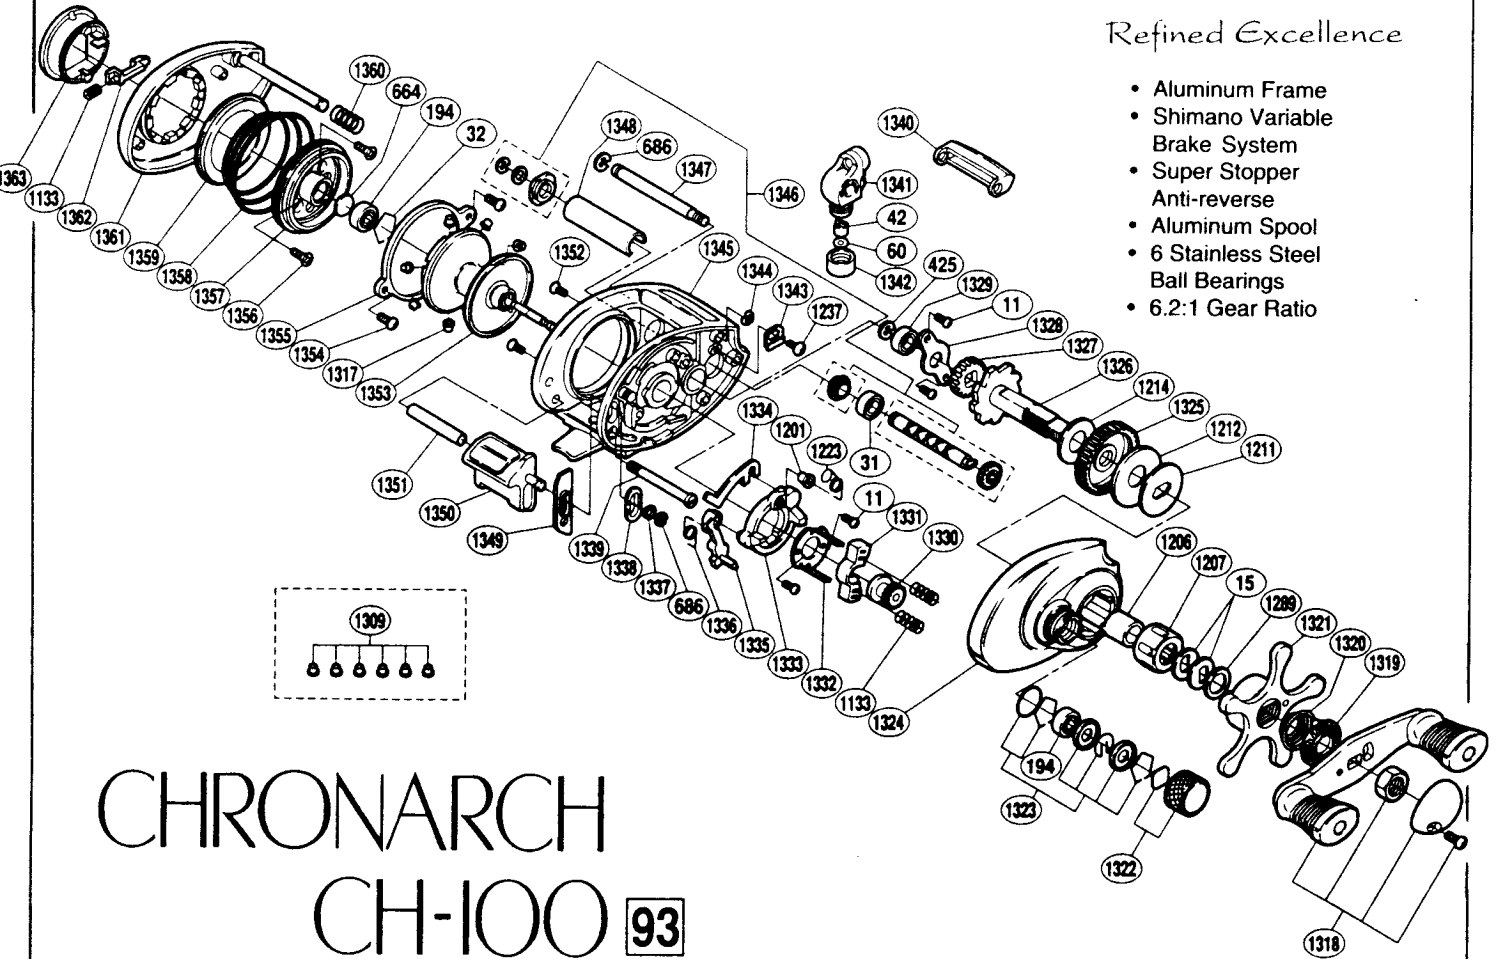

BANTAM® CHRONARCH™
Baitcasting Reels

Refined Excellence

- Aluminum Frame
- Shimano Variable Brake System
- Super Stopper Anti-reverse
- Aluminum Spool
- 6 Stainless Steel Ball Bearings
- 6.2:1 Gear Ratio

CHRONARCH CH-100 93

MODEL NO.	LINE / CAPACITY	GEAR RATIO	WT. (OZ.)	BEARINGS
CH-100A	8/175, 12/130, 14/110	6.2:1	7.9	5 ball, 1 roller

Chronarch™ is the essence of what a low profile casting reel should be - small, maneuverable and incredibly smooth.

Both control over backlashes and total freespool are attained with the Shimano Variable Brake System™. Quick adjustments to the brake system are made via the TurnKey access. The one-way roller bearing SuperStopper™ anti-reverse eliminates all handle backplay for solid hooksets. The body is built to last for years as Chronarch™ is constructed with a one-piece aluminum frame. Feeling a delicate nibble is easy, 6 stainless steel bearings provide a smooth retrieve. Finally, Chronarch's small and extremely maneuverable lightweight body sits comfortably in the palm of your hand.