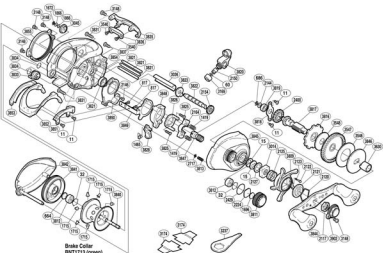

# SHIMANO

## CORE A-RB

## COR-100MGFV

Brake Collar  
BNT1713 (green)  
BNT1715 (red)

(1RHSS1100U)