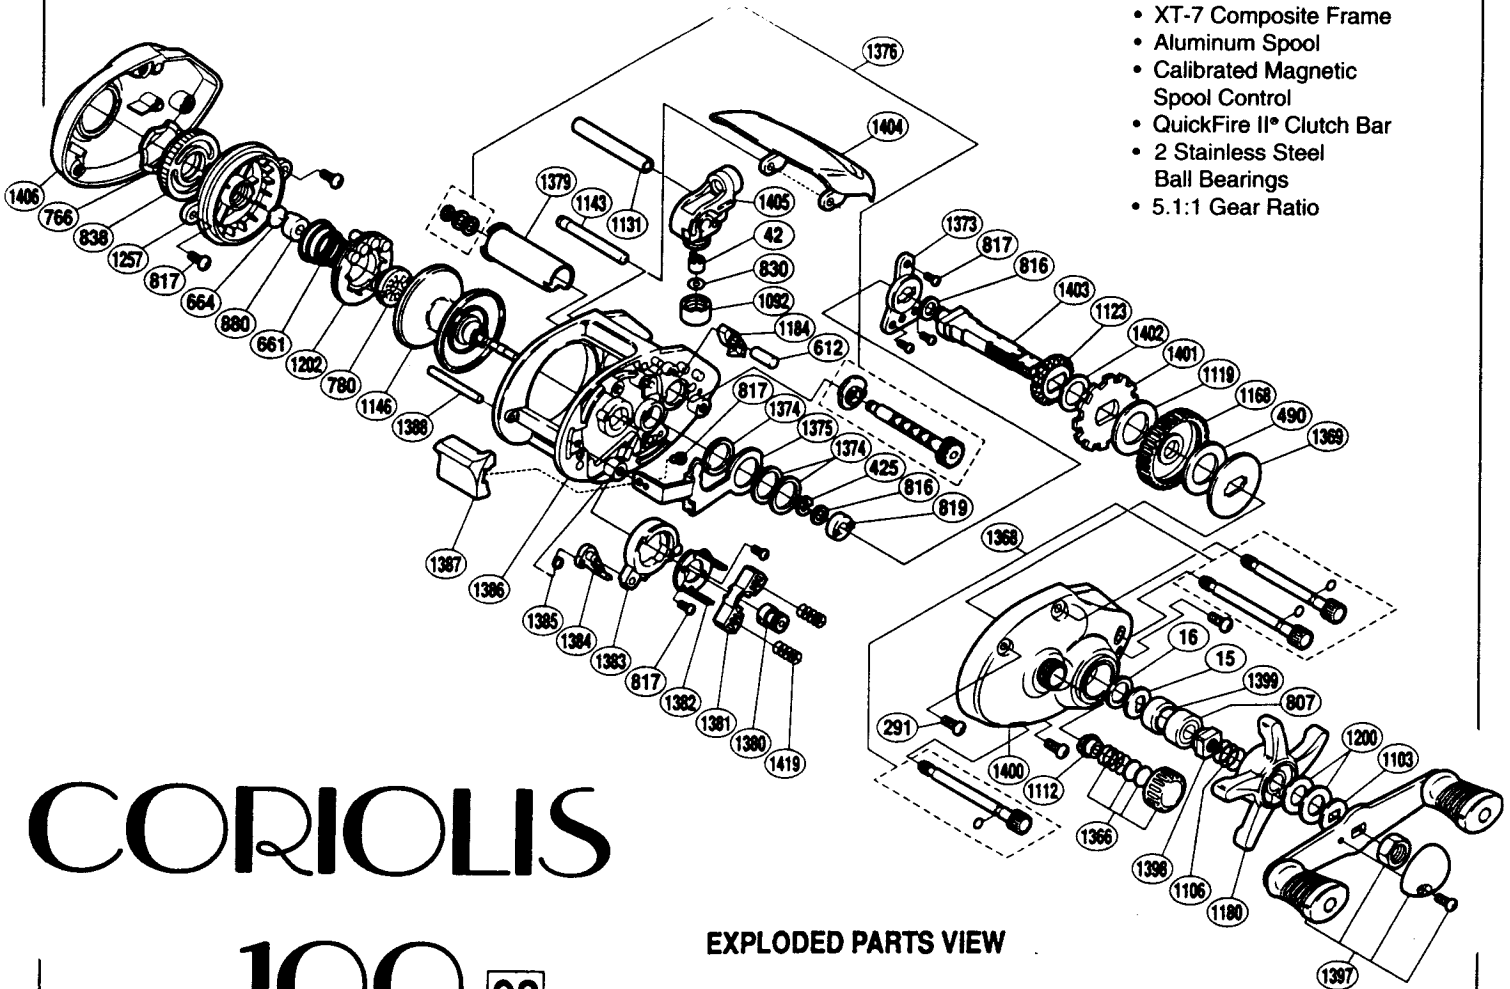

BANTAM® CORIOLIS™
Baitcasting Reels

Style

- XT-7 Composite Frame
- Aluminum Spool
- Calibrated Magnetic Spool Control
- QuickFire II® Clutch Bar
- 2 Stainless Steel Ball Bearings
- 5.1:1 Gear Ratio

CORIOLIS

100 93

EXPLODED PARTS VIEW

MODEL NO.	LINE / CAPACITY	GEAR RATIO	WT. (OZ.)	BEARINGS
CO-100A	8/210, 12/120, 14/110	5.1:1	8.9	2 ball

Coriolis™ has plenty of style. It has a sleek design, only the necessary features, and solid operation - a real pleasure to fish. In fact, the Coriolis™ and Citica™ are very similar. The differences between them is color and the anti-reverse. Coriolis™ has a standard dog and pawl anti-reverse system instead of Citica's SuperStopper™.