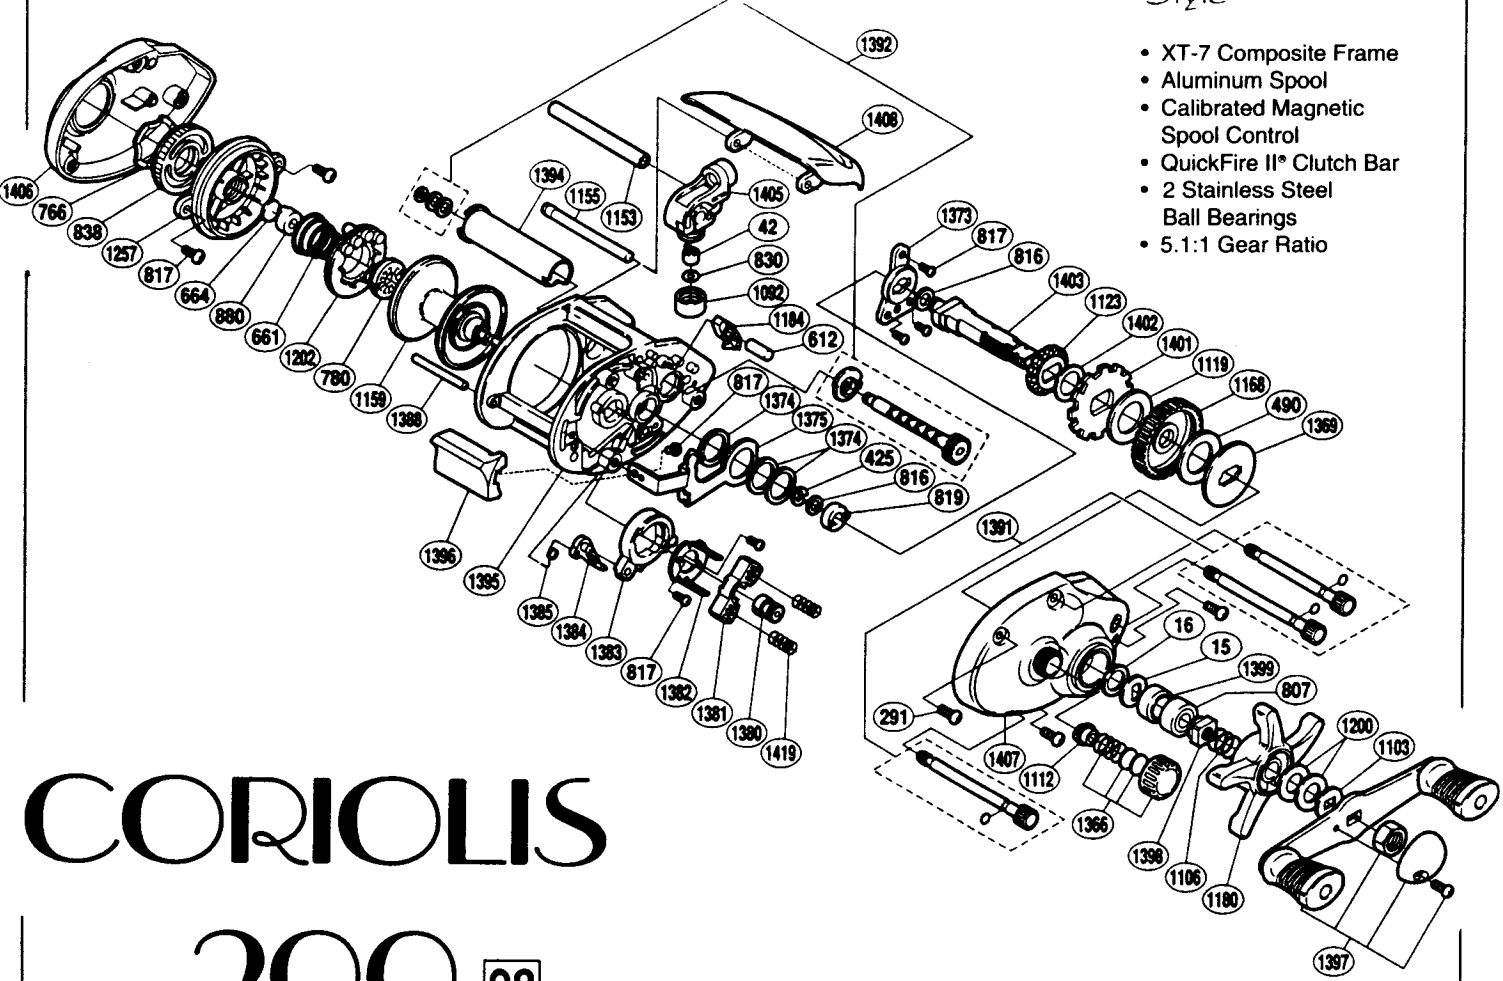

**BANTAM® CORIOLIS™**  
Baitcasting Reels

*Style*

- XT-7 Composite Frame
- Aluminum Spool
- Calibrated Magnetic Spool Control
- QuickFire II® Clutch Bar
- 2 Stainless Steel Ball Bearings
- 5.1:1 Gear Ratio

## 200 93

**EXPLODED PARTS VIEW**

MODEL NO.	LINE CAPACITY	GEAR RATIO	WT. (OZ.)	BEARINGS
CO-200A	10/210, 12/150, 14/140	5.1:1	9.2	2-ball

Coriolis™ has plenty of style. It has a sleek design, only the necessary features, and solid operation - a real pleasure to fish. In fact, the Coriolis™ and Citica™ are very similar. The differences between them is color and the anti-reverse. Coriolis™ has a standard dog and pawl anti-reverse system instead of Citica's SuperStopper™.