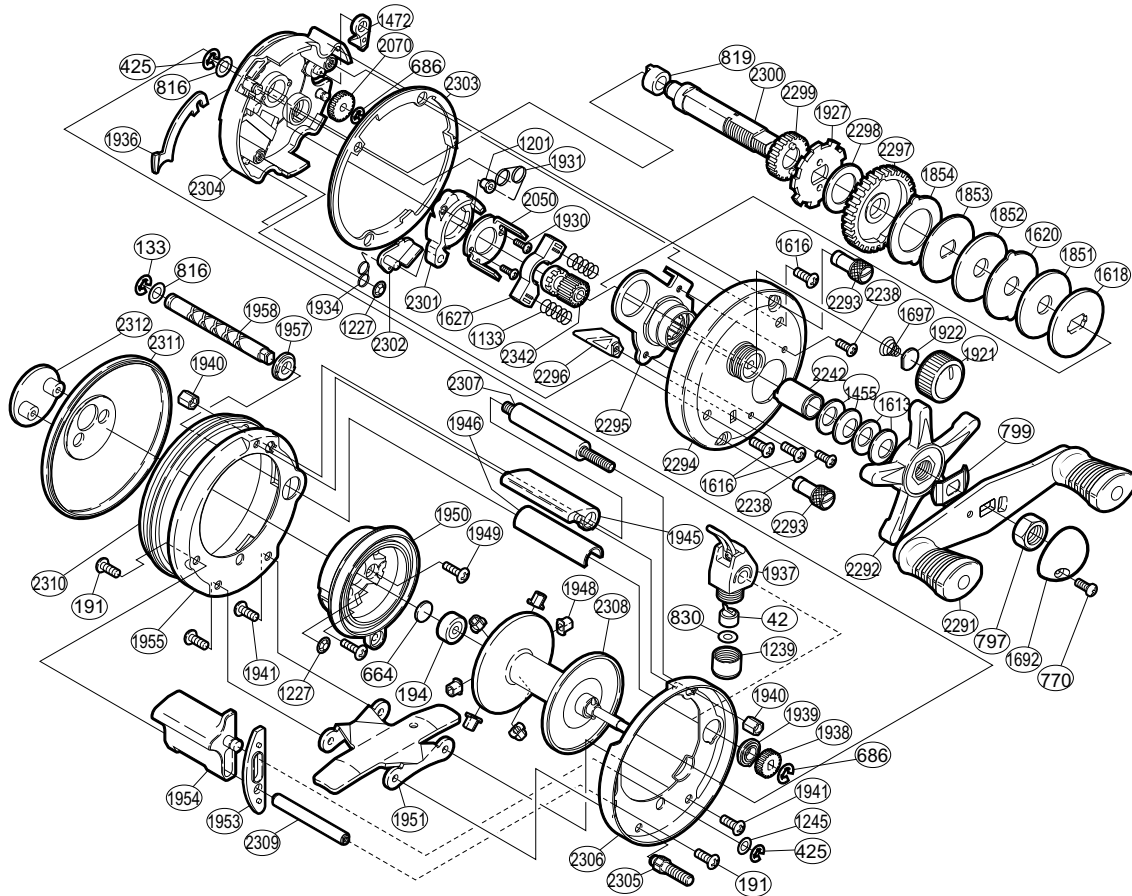

SHIMANO®

CORSAIR®

CS-300A

Part No.	Description	Part No.	Description	Part No.	Description
BNT0042	Line Guide Pawl	BNT1851	Drag Washer (C)	BNT2050	Clutch Cam Retainer
BNT0133	"E" Lock	BNT1852	Drag Washer (B-2)	BNT2070	Idle Gear (B)
BNT0191	Clutch Bar Support Screw	BNT1853	Key Washer (A)	BNT2238	Bush Plate Screw
BNT0194	Ball Bearing	BNT1854	Eared Washer (B-1)	BNT2242	Roller Clutch Inner Tube
BNT0425	"E" Lock	BNT1921	Cast Control Cap	BNT2291	Handle Assembly
BNT0664	Spacer B	BNT1922	Cast Control Spacer	BNT2292	Star Drag
BNT0686	"E" Lock	BNT1927	Anti-Reverse Ratchet	BNT2293	Right Side Plate Nut
BNT0770	Handle Nut Plate Screw	BNT1930	Clutch Cam Screw	BNT2294	Right Side Plate
BNT0797	Handle Nut	BNT1931	Retractor Spring	BNT2295	Roller Clutch Assembly
BNT0799	Friction Washer	BNT1934	Clutch Pawl Spring	BNT2296	Return Pin Guide
BNT0816	Shaft Washer	BNT1936	Clutch Plate	BNT2297	Drive Gear
BNT0819	Drive Shaft Bushing	BNT1937	Line Guide Assembly	BNT2298	Drive Shaft Washer (B)
BNT0830	Spacer (optional)	BNT1938	Idle Gear (C)	BNT2299	Idle Gear (A)
BNT1133	Yoke Spring	BNT1939	Worm Bushing (A)	BNT2300	Drive Shaft
BNT1201	Retractor Spring Collar	BNT1940	Frame Nut	BNT2301	Clutch Cam
BNT1227	Push Nut (SPN-2)	BNT1941	Stand Screw	BNT2302	Clutch Pawl
BNT1239	Pawl Cap	BNT1945	Thumb Rest	BNT2303	A-Side Seal
BNT1245	Clutch Bar Support Spacer	BNT1946	Level Wind Guard	BNT2304	Set Plate
BNT1455	Drag Spring Washer (H)	BNT1948	Brake Collar	BNT2305	Stand Bolt
BNT1472	Anti-Reverse Pawl	BNT1949	Left Side Plate Screw	BNT2306	Right Side Frame
BNT1613	Drag Spring Washer (L)	BNT1950	Brake Case	BNT2307	Frame Bar
BNT1616	Right Side Plate Screw	BNT1951	Stand	BNT2308	Spool Assembly
BNT1618	Key Washer (C)	BNT1953	Clutch Bar Guide	BNT2309	Clutch Bar Support
BNT1620	Eared Washer	BNT1954	Quick-Fire II Clutch Bar	BNT2310	B-Side Seal
BNT1627	Yoke	BNT1955	Left Side Frame	BNT2311	Left Side Plate
BNT1692	Handle Nut Plate	BNT1957	Worm Bushing (B)	BNT2312	Left Side I.D. Plate
BNT1697	Spool Tension Spring	BNT1958	Worm Shaft	BNT2342	Pinion Gear