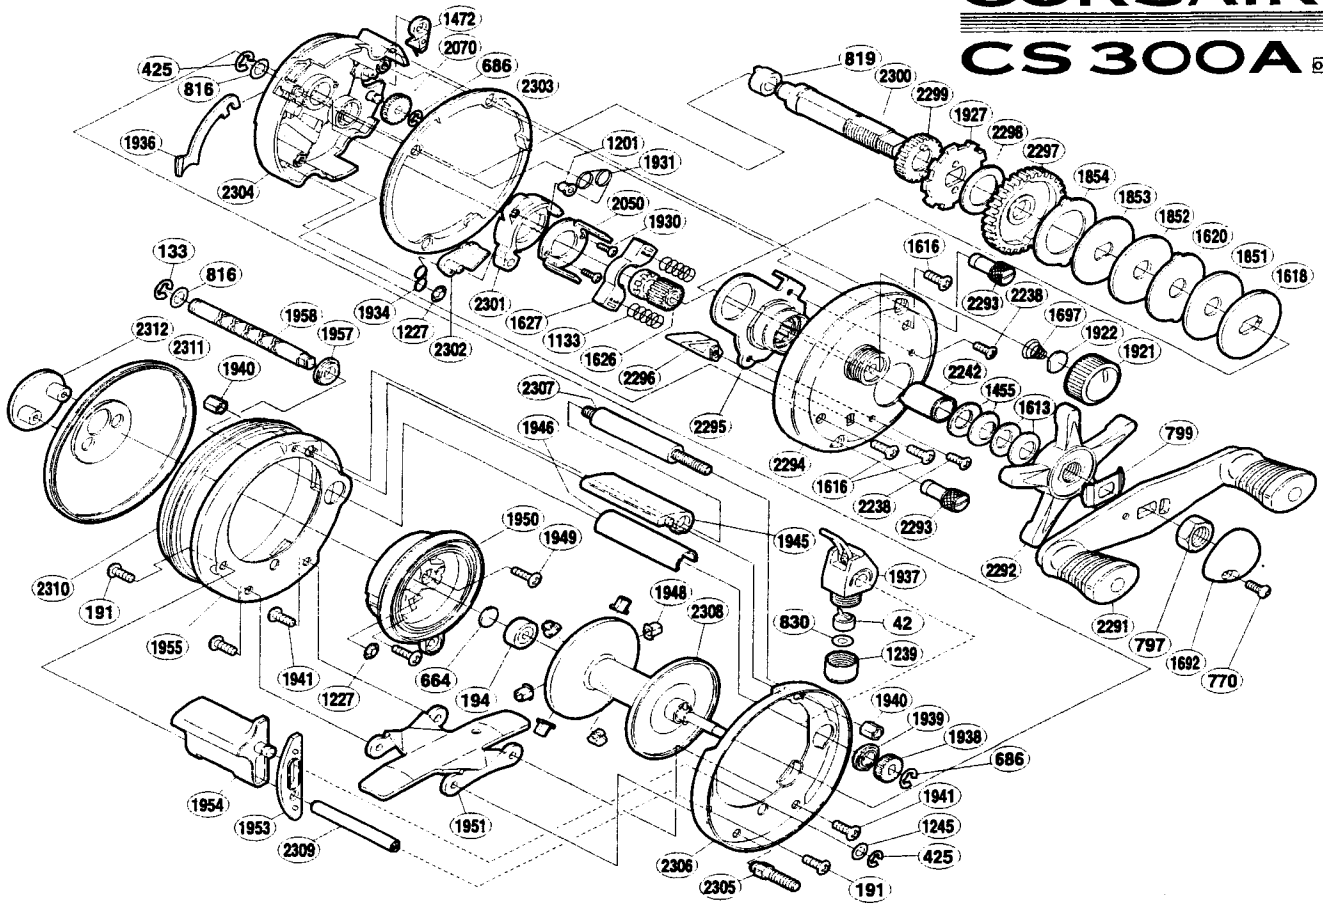

## CORSAIR™ CS 300A

Part No.	Description
BNT0042	Line Guide Pawl
BNT0133	iEi Lock
BNT0191	Clutch Bar Support Screw
BNT0194	Ball Bearing
BNT0425	iEi Lock
BNT0664	Spacer B
BNT0686	iEi Lock
BNT0770	Handle Nut Plate Screw
BNT0797	Handle Nut
BNT0799	Friction Washer
BNT0816	Shaft Washer
BNT0819	Drive Shaft Bushing
BNT0830	Spacer (optional)
BNT1133	Yoke Spring
BNT1201	Retractor Spring Collar
BNT1227	Push Nut (SPN-2)
BNT1239	Pawl Cap
BNT1245	Clutch Bar Support Spacer
BNT1455	Drag Spring Washer (H)
BNT1472	Anti-Reverse Pawl
BNT1613	Drag Spring Washer (L)
BNT1616	Right Side Plate Screw
BNT1618	Key Washer (C)
BNT1620	Eared Washer
BNT1626	Pinion Gear
BNT1627	Yoke
BNT1692	Handle Nut Plate

Part No.	Description
BNT1958	Worm Shaft
BNT2050	Clutch Cam Retainer
BNT2070	Idle Gear (B)
BNT2238	Bush Plate Screw
BNT2242	Roller Clutch Inner Tube
BNT2291	Handle Assembly
BNT2292	Star Drag
BNT2293	Right Side Plate Nut
BNT2294	Right Side Plate
BNT2295	Roller Clutch Assembly
BNT2296	Return Pin Guide
BNT2297	Drive Gear
BNT2298	Drive Shaft Washer (B)
BNT2299	Idle Gear (A)
BNT2300	Drive Shaft
BNT2301	Clutch Cam
BNT2302	Clutch Pawl
BNT2303	A-Side Seal
BNT2304	Set Plate
BNT2305	Stand Bolt
BNT2306	Right Side Frame
BNT2307	Frame Bar
BNT2308	Spool Assembly
BNT2309	Clutch Bar Support
BNT2310	B-Side Seal
BNT2311	Left Side Plate
BNT2312	Left Side I.D. Plate