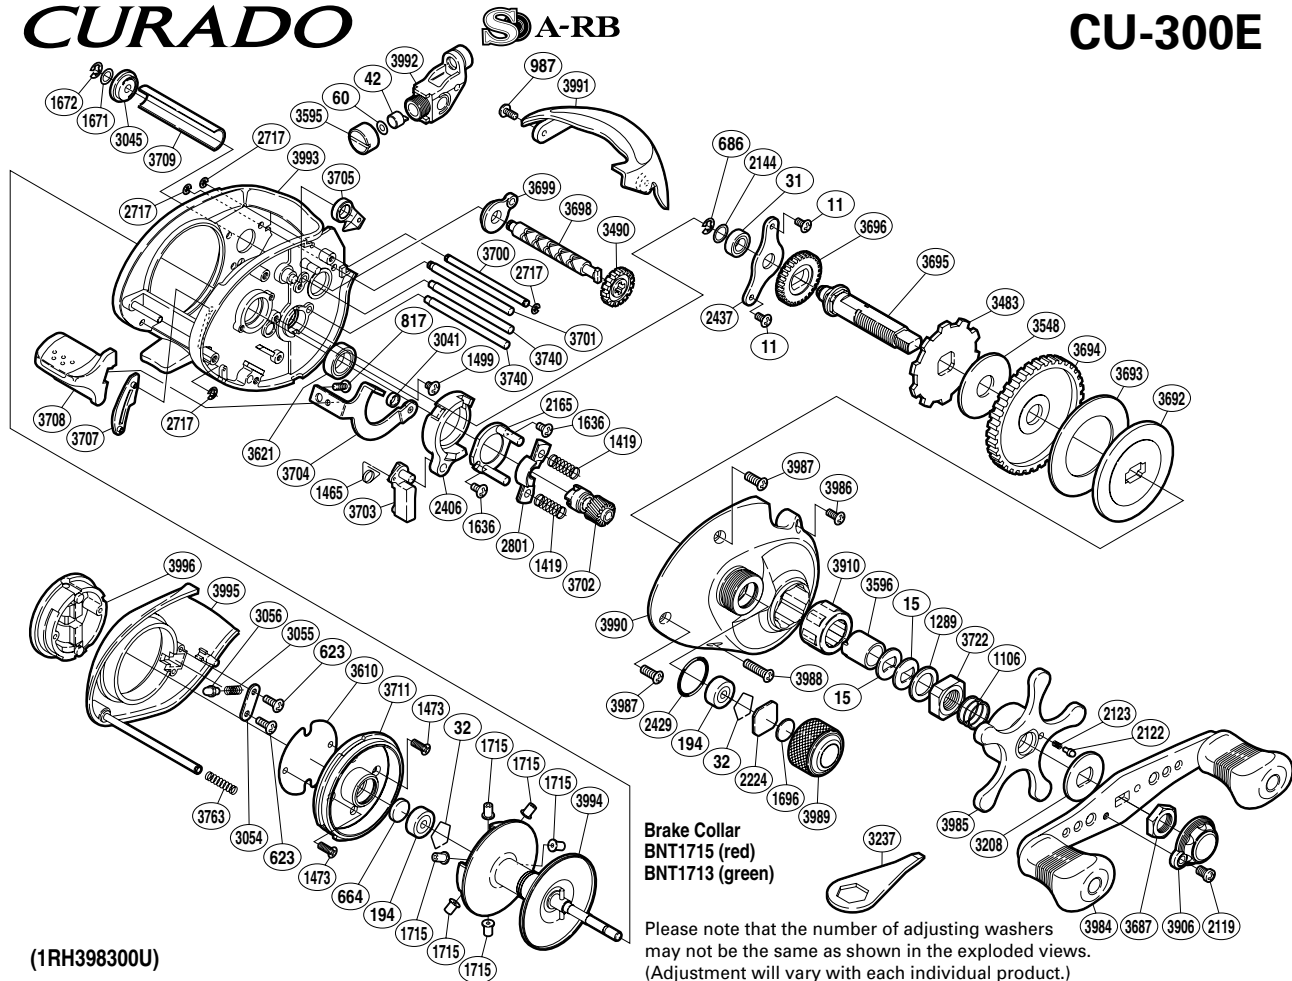

# SHIMANO

## CURADO

## CU-300E

(1RH398300U)

Part No.	Description	Part No.	Description	Part No.	Description
BNT0011	Screw	BNT2406	Clutch Cam	BNT3703	Clutch Pawl
BNT0015	Drag Spring Washer	BNT2429	O Ring	BNT3704	Clutch Plate
BNT0031	Ball Bearing	BNT2437	Drive Shaft Retainer	BNT3705	Anti-Reverse Pawl
BNT0032	Bearing Retainer	BNT2717	E Lock	BNT3707	Clutch Bar Guide B
BNT0042	Line Guide Pawl	BNT2801	Yoke	BNT3708	Quick-Fire II Clutch Bar
BNT0060	Spacer	BNT3041	Clutch Plate Shaft Support	BNT3709	Level Wind Guard
BNT0194	Ball Bearing	BNT3045	Worm Bushing B	BNT3711	Brake Case
BNT0623	Screw	BNT3054	Click Pin Retainer	BNT3722	Star Drag Nut
BNT0664	Spacer B	BNT3055	Click Spring	BNT3740	Stabilizer Bar
BNT0686	E Lock	BNT3056	Click Pin	BNT3763	Side Plate Spring
BNT0817	Screw	BNT3208	Star Drag Click Plate	BNT3906	Handle Retainer
BNT0987	Screw	BNT3483	Anti-Reverse Ratchet	BNT3910	Roller Clutch Bearing
BNT1106	Star Drag Spring	BNT3490	Idle Gear	BNT3984	Handle Assembly
BNT1289	Star Drag Spacer	BNT3548	Drag Washer	BNT3985	Star Drag
BNT1419	Yoke Spring	BNT3595	Pawl Cap	BNT3986	Screw
BNT1465	Clutch Pawl Spring	BNT3596	Roller Clutch Inner Tube	BNT3987	Screw
BNT1473	Screw	BNT3610	Brake Case Spacer	BNT3988	Screw
BNT1499	Screw	BNT3621	Ball Bearing	BNT3989	Cast Control Cap
BNT1636	Screw	BNT3687	Handle Nut	BNT3990	Right Side Plate
BNT1671	Washer	BNT3692	Key Washer	BNT3991	Thumb Rest
BNT1672	E Lock	BNT3693	Drag Washer	BNT3992	Line Guide
BNT1696	Cast Control Spacer	BNT3694	Drive Gear	BNT3993	One-Piece Frame
BNT1715	Brake Collar (red)	BNT3695	Drive Shaft	BNT3994	Spool Assembly
BNT2119	Screw	BNT3696	Idle Gear	BNT3995	Left Side Plate
BNT2122	Click Pin	BNT3698	Worm Shaft	BNT3996	Turnkey Dial
BNT2123	Click Spring	BNT3699	Worm Bushing A		
BNT2144	Washer	BNT3700	Line Guard		
BNT2165	Clutch Cam Retainer	BNT3701	Level Wind Guide	BNT1713	Brake Collar (green) (accessory)
BNT2224	Spool Tension Spacer	BNT3702	Pinion Gear	BNT3237	Wrench (accessory)