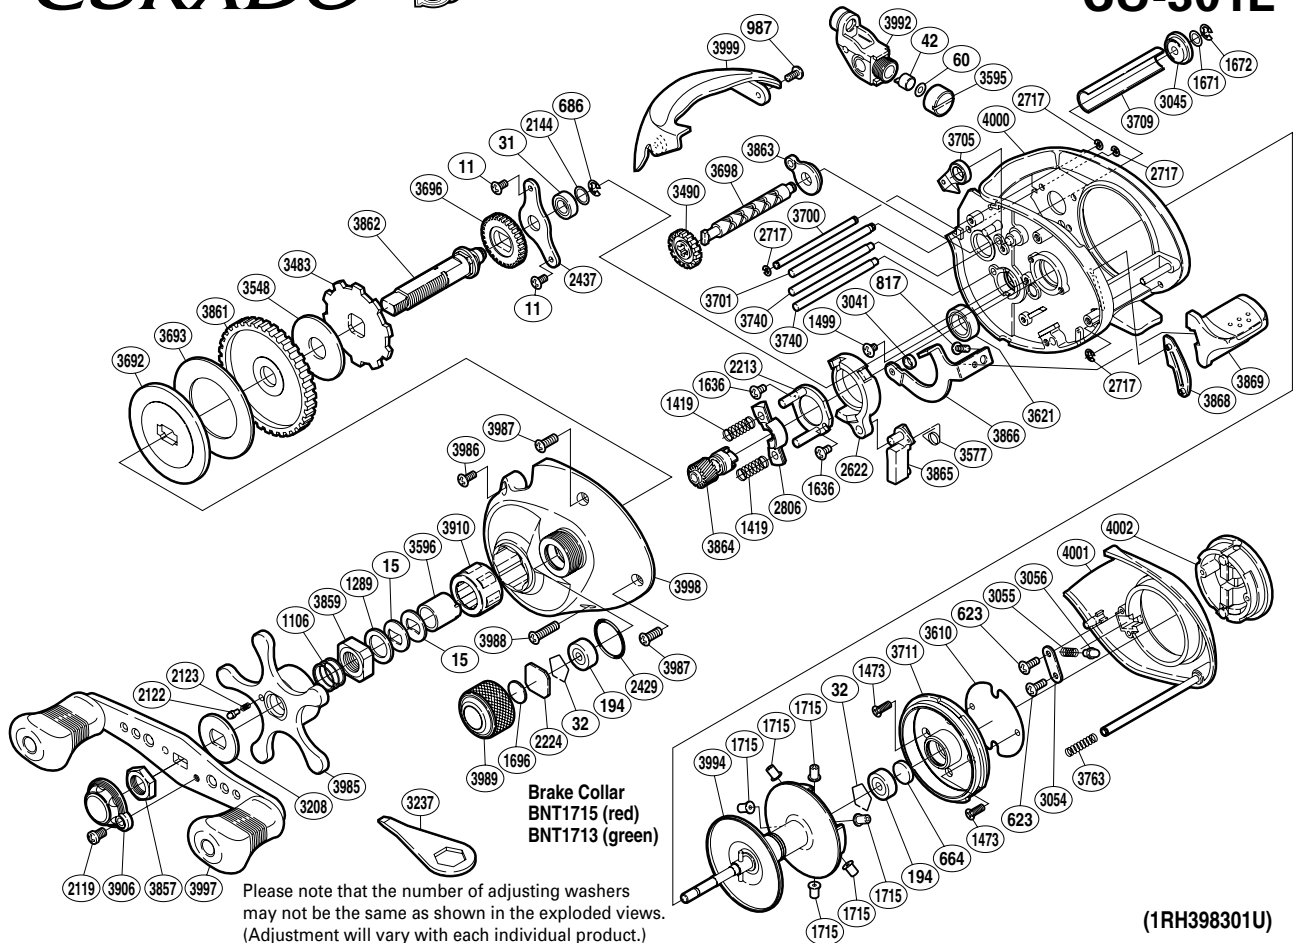

SHIMANO

CURADO S A-RB

CU-301E

Part No.	Description	Part No.	Description	Part No.	Description
BNT0011	Screw	BNT2437	Drive Shaft Retainer	BNT3857	Handle Nut
BNT0015	Drag Spring Washer	BNT2622	Clutch Cam	BNT3859	Star Drag Nut
BNT0031	Ball Bearing	BNT2717	E Lock	BNT3861	Drive Gear
BNT0032	Bearing Retainer	BNT2806	Yoke	BNT3862	Drive Shaft
BNT0042	Line Guide Pawl	BNT3041	Clutch Plate Shaft Support	BNT3863	Worm Bushing A
BNT0060	Spacer	BNT3045	Worm Bushing B	BNT3864	Pinion Gear
BNT0194	Ball Bearing	BNT3054	Click Pin Retainer	BNT3865	Clutch Pawl
BNT0623	Screw	BNT3055	Click Spring	BNT3866	Clutch Plate
BNT0664	Spacer B	BNT3056	Click Pin	BNT3868	Clutch Bar Guide B
BNT0686	E Lock	BNT3208	Star Drag Click Plate	BNT3869	Quick-Fire II Clutch Bar
BNT0817	Screw	BNT3483	Anti-Reverse Ratchet	BNT3906	Handle Retainer
BNT0987	Screw	BNT3490	Idle Gear	BNT3910	Roller Clutch Bearing
BNT1106	Star Drag Spring	BNT3548	Drag Washer	BNT3985	Star Drag
BNT1289	Star Drag Spacer	BNT3577	Clutch Pawl Spring	BNT3986	Screw
BNT1419	Yoke Spring	BNT3595	Pawl Cap	BNT3987	Screw
BNT1473	Screw	BNT3596	Roller Clutch Inner Tube	BNT3988	Screw
BNT1499	Screw	BNT3610	Brake Case Spacer	BNT3989	Cast Control Cap
BNT1636	Screw	BNT3621	Ball Bearing	BNT3992	Line Guide
BNT1671	Washer	BNT3692	Key Washer	BNT3994	Spool Assembly
BNT1672	E Lock	BNT3693	Drag Washer	BNT3997	Handle Assembly
BNT1696	Cast Control Spacer	BNT3696	Idle Gear	BNT3998	Left Side Plate
BNT1715	Brake Collar (red)	BNT3698	Worm Shaft	BNT3999	Thumb Rest
BNT2119	Screw	BNT3700	Line Guard	BNT4000	One-Piece Frame
BNT2122	Click Pin	BNT3701	Level Wind Guide	BNT4001	Right Side Plate
BNT2123	Click Spring	BNT3705	Anti-Reverse Pawl	BNT4002	Turnkey Dial
BNT2144	Washer	BNT3709	Level Wind Guard		
BNT2213	Clutch Cam Retainer	BNT3711	Brake Case		
BNT2224	Spool Tension Spacer	BNT3740	Stabilizer Bar	BNT1713	Brake Collar (green) (accessory)
BNT2429	O Ring	BNT3763	Side Plate Spring	BNT3237	Wrench (accessory)