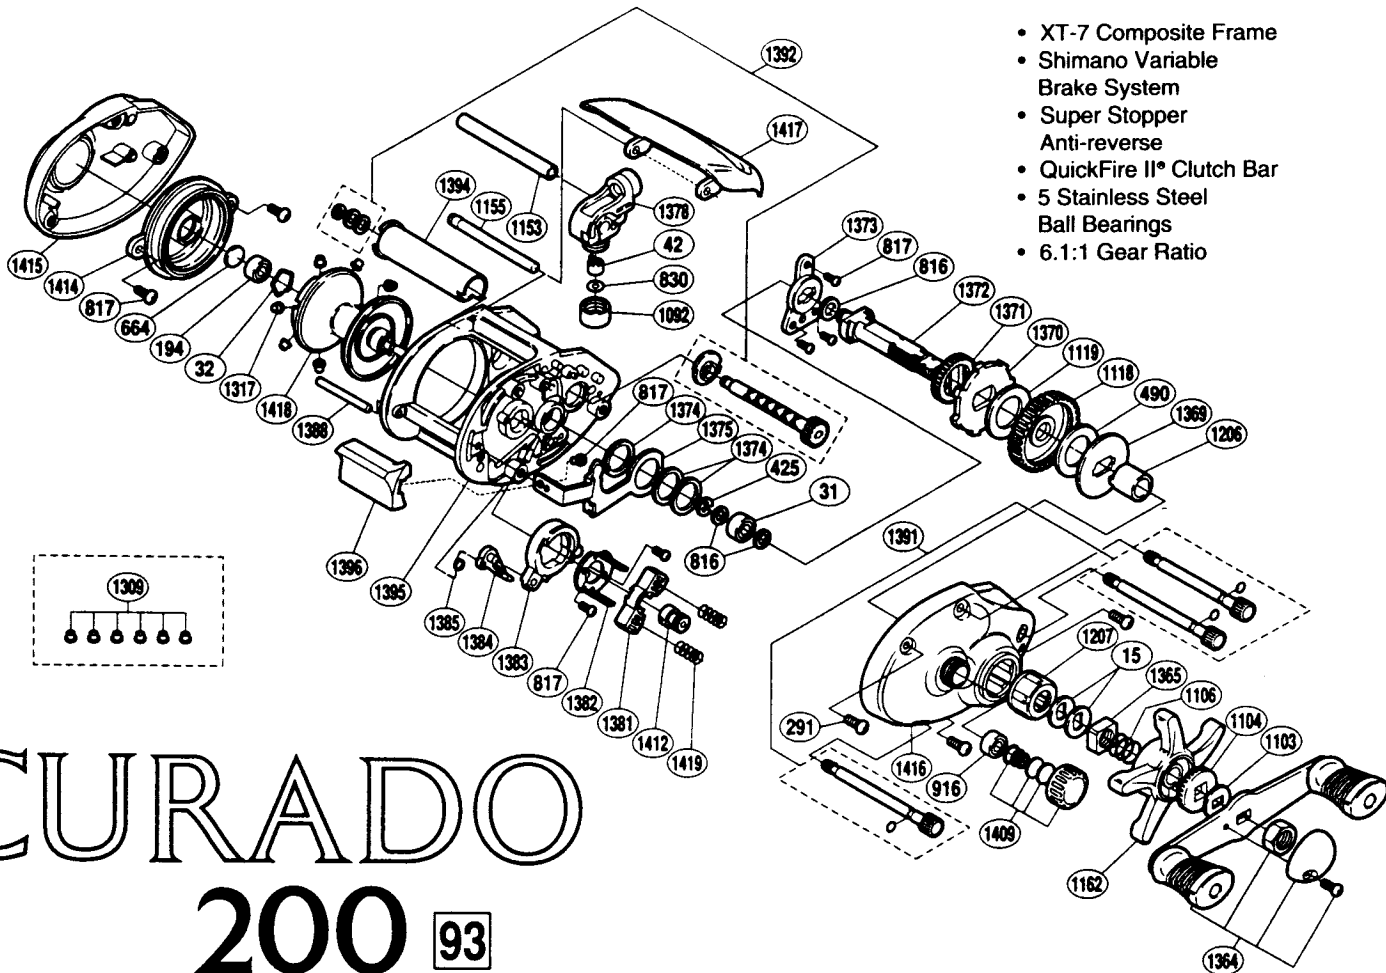

BANTAM® CURADO™
Baitcasting Reels

Ferocious

- XT-7 Composite Frame
- Shimano Variable Brake System
- Super Stopper Anti-reverse
- QuickFire II® Clutch Bar
- 5 Stainless Steel Ball Bearings
- 6.1:1 Gear Ratio

CURADO

200 93

EXPLODED PARTS VIEW

| MODEL NO. | LINE / CAPACITY | GEAR RATIO | WT. (OZ.) | BEARINGS |
|-----------|------------------------|------------|-----------|------------------|
| CU-200A | 10/210, 12/150, 14/140 | 6.1:1 | 9.2 | 4-ball, 1 roller |

Competition on the tournament trail is fierce. The Curado™ is a ferocious reel, with the inborn characteristics serious tournament fishermen crave.

To begin, not only is the Curado's ergonomic shape comfortable to hold the long hours between blast-off and weigh in, but it's long throw handle with oversized paddles also provides a firm grip. Casting performance is incredible, as total freespool may be attained with the Shimano Variable Break System™. A high speed 6.1:1 gear ratio retrieves high speed lures with extraordinary results. 5 stainless steel bearings (4 ball, 1 roller) provide the durability and smoothness needed to thrive in competition. Finally, hooksets are firm and instantaneous with Super Stopper's one-way roller bearing anti-reverse system.