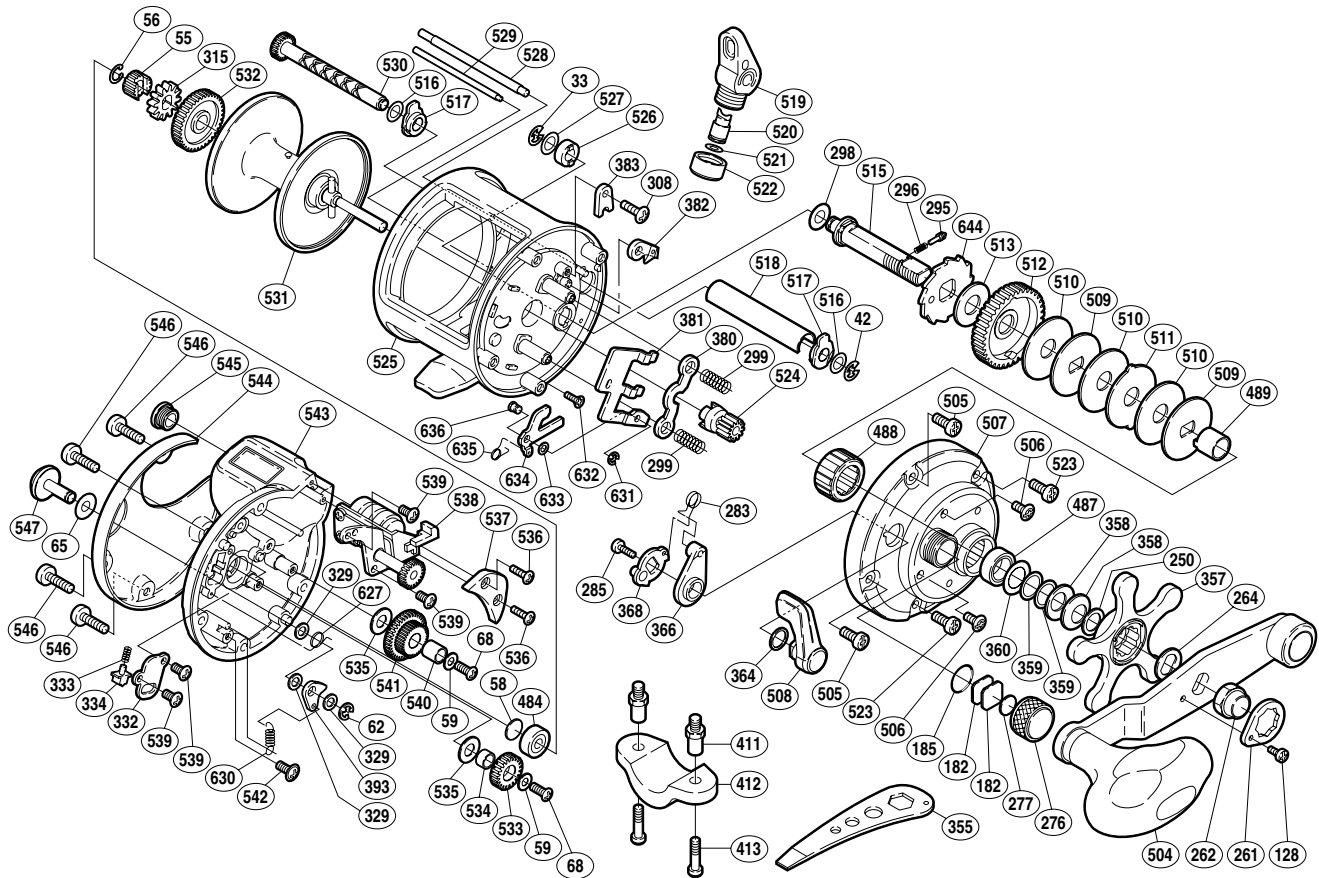

## TEK-500LC

Part No.	Description	Part No.	Description	Part No.	Description
TGT0033	Drive Shaft Retainer	TGT0366	Eccentric Cam Bushing	TGT0529	Stabilizer Bar "B"
TGT0042	Worm Shaft Retainer	TGT0368	Clutch Cam	TGT0530	Worm Shaft
TGT0055	Idle Gear "A"	TGT0380	Yoke	TGT0531	Spool Assembly
TGT0056	Idle Gear "A" Retainer	TGT0381	Yoke Plate	TGT0532	Counter Gear "A"
TGT0058	Spacer "B"	TGT0382	Anti-Reverse Pawl	TGT0533	Idle Gear "B"
TGT0059	Lock Washer	TGT0383	Anti-Reverse Pawl Keeper	TGT0534	Idle Gear "B" Support
TGT0062	Click Pawl Retainer	TGT0393	Click Pawl	TGT0535	Spacer "A"
TGT0065	Spacer (A)	TGT0484	Ball Bearing	TGT0536	Left Side Plate Seal Screw
TGT0068	Idle Gear Screw	TGT0487	Ball Bearing	TGT0537	Left Side Plate Seal
TGT0128	Handle Nut Plate Screw	TGT0488	Roller Clutch Bearing	TGT0538	Counter Assembly
TGT0182	Cast Control Spacer (A)	TGT0489	Roller Clutch Inner Tube	TGT0539	Multi-Purpose Screw
TGT0185	"O" Ring	TGT0504	Handle Assembly	TGT0540	Idle Gear "D" Support
TGT0250	Star Drag Washer	TGT0505	Right Side Plate Screw (A)	TGT0541	Idle Gear "D"
TGT0261	Handle Nut Plate	TGT0506	Right Side Plate Screw (B)	TGT0542	Click Pawl Spring Screw
TGT0262	Handle Nut	TGT0507	Right Side Plate	TGT0543	Left Side Plate
TGT0264	Drive Shaft Shield	TGT0508	Clutch Lever	TGT0544	Left Side Plate Cover
TGT0276	Cast Control Cap	TGT0509	Key Washer (B)	TGT0545	Maintenance Cap
TGT0277	Cast Control Spacer (B)	TGT0510	Drag Washer (B)	TGT0546	Left Side Plate Screw
TGT0283	Clutch Spring	TGT0511	Eared Washer (A)	TGT0547	Click Button
TGT0285	Clutch Lever Screw	TGT0512	Drive Gear	TGT0627	Click Force Spring
TGT0295	Click Pin	TGT0513	Drag Washer (A)	TGT0630	Click Pawl Spring
TGT0296	Click Spring	TGT0515	Drive Shaft	TGT0631	Clutch Pawl Retainer
TGT0298	Drive Shaft Washer (B)	TGT0516	Worm Shaft Spacer	TGT0632	Yoke Plate Screw
TGT0299	Yoke Spring	TGT0517	Worm Bushing	TGT0633	Adjusting Washer
TGT0308	Anti-Reverse Pawl Screw	TGT0518	Level Wind Guard	TGT0634	Clutch Pawl
TGT0315	Click Gear	TGT0519	Line Guide	TGT0635	Clutch Pawl Spring
TGT0329	Spacer (B)	TGT0520	Line Guide Pawl	TGT0636	Clutch Pawl Pin
TGT0332	Click Spring Retainer	TGT0521	Spacer	TGT0644	Anti-Reverse Ratchet
TGT0333	Click Spring	TGT0522	Pawl Cap		
TGT0334	Click Spring Holder	TGT0523	Right Side Plate Screw (C)		
TGT0357	Star Drag	TGT0524	Pinion Gear	TGT0411	Rod Clamp Nut (accessory)
TGT0358	Drag Spring Washer (8L)	TGT0525	One-Piece Frame	TGT0412	Rod Clamp (accessory)
TGT0359	Bearing Thrust Washer	TGT0526	Drive Shaft Bushing	TGT0413	Rod Clamp Bolt (accessory)
TGT0360	Bearing Seal	TGT0527	Drive Shaft Washer (A)		
TGT0364	Smoother	TGT0528	Stabilizer Bar "A"	TGT0355	Wrench (accessory)