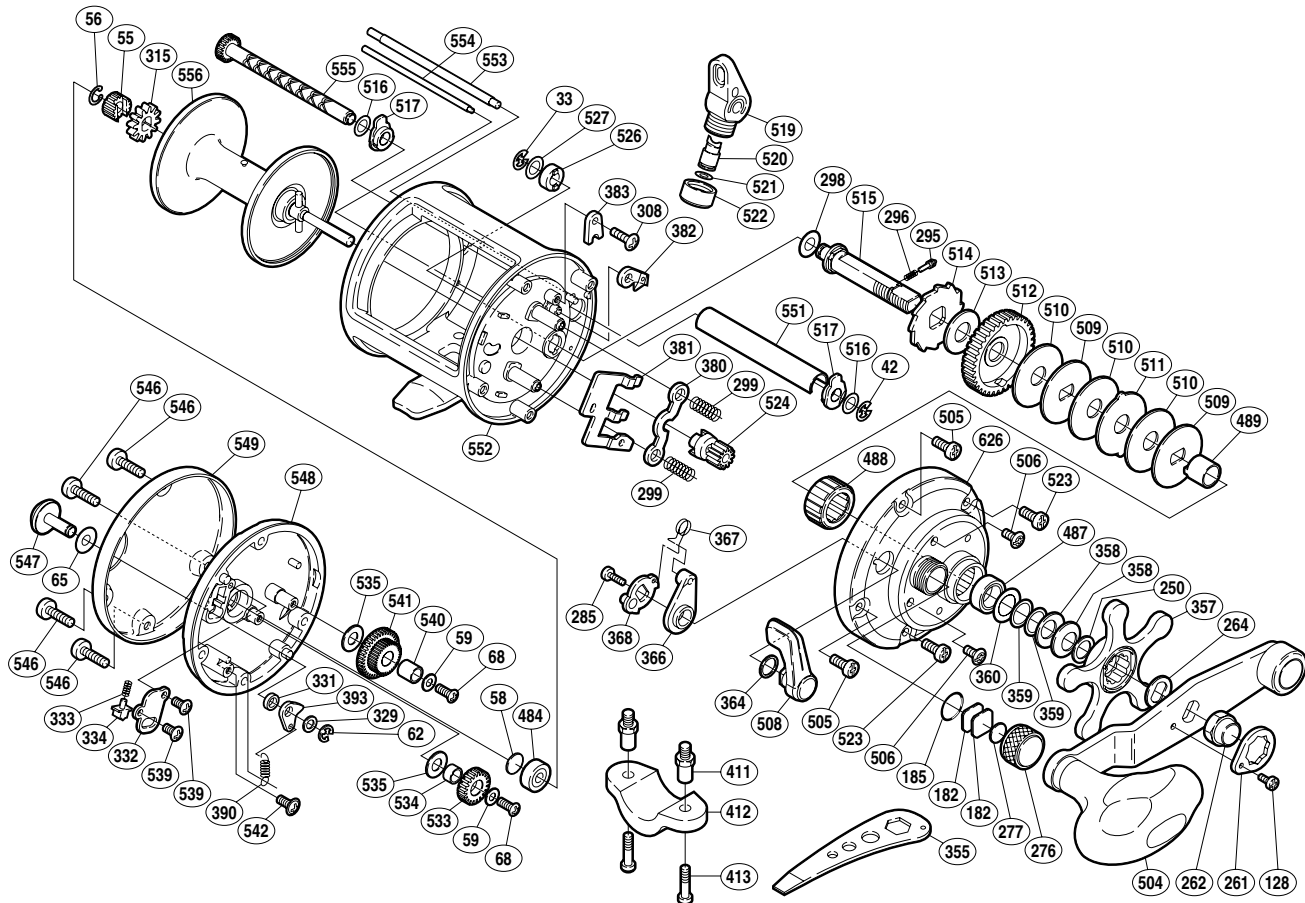

SHIMANO®

TEKOTA

TEK-600

Part No.	Description	Part No.	Description	Part No.	Description
TGT0033	Drive Shaft Retainer	TGT0358	Drag Spring Washer (8L)	TGT0520	Line Guide Pawl
TGT0042	Worm Shaft Retainer	TGT0359	Bearing Thrust Washer	TGT0521	Spacer
TGT0055	Idle Gear "A"	TGT0360	Bearing Seal	TGT0522	Pawl Cap
TGT0056	Idle Gear "A" Retainer	TGT0364	Smoother	TGT0523	Right Side Plate Screw (C)
TGT0058	Spacer "B"	TGT0366	Eccentric Cam Bushing	TGT0524	Pinion Gear
TGT0059	Lock Washer	TGT0367	Clutch Spring	TGT0526	Drive Shaft Bushing
TGT0062	Click Pawl Retainer	TGT0368	Clutch Cam	TGT0527	Drive Shaft Washer (A)
TGT0065	Spacer (A)	TGT0380	Yoke	TGT0533	Idle Gear "B"
TGT0068	Idle Gear Screw	TGT0381	Yoke Plate	TGT0534	Idle Gear "B" Support
TGT0128	Handle Nut Plate Screw	TGT0382	Anti-Reverse Pawl	TGT0535	Spacer "A"
TGT0182	Cast Control Spacer (A)	TGT0383	Anti-Reverse Pawl Keeper	TGT0539	Click Spring Retainer Screw
TGT0185	"O" Ring	TGT0390	Click Pawl Spring	TGT0540	Idle Gear "D" Support
TGT0250	Star Drag Washer	TGT0393	Click Pawl	TGT0541	Idle Gear "D"
TGT0261	Handle Nut Plate	TGT0484	Ball Bearing	TGT0542	Click Pawl Spring Screw
TGT0262	Handle Nut	TGT0487	Ball Bearing	TGT0546	Left Side Plate Screw
TGT0264	Drive Shaft Shield	TGT0488	Roller Clutch Bearing	TGT0547	Click Button
TGT0276	Cast Control Cap	TGT0489	Roller Clutch Inner Tube	TGT0548	Left Side Plate
TGT0277	Cast Control Spacer (B)	TGT0504	Handle Assembly	TGT0549	Left Side Plate Cover
TGT0285	Clutch Lever Screw	TGT0505	Right Side Plate Screw (A)	TGT0551	Level Wind Guard
TGT0295	Click Pin	TGT0506	Right Side Plate Screw (B)	TGT0552	One-Piece Frame
TGT0296	Click Spring	TGT0508	Clutch Lever	TGT0553	Stabilizer Bar "A"
TGT0298	Drive Shaft Washer (B)	TGT0509	Key Washer (B)	TGT0554	Stabilizer Bar "B"
TGT0299	Yoke Spring	TGT0510	Drag Washer (B)	TGT0555	Worm Shaft
TGT0308	Anti-Reverse Pawl Screw	TGT0511	Eared Washer (A)	TGT0556	Spool Assembly
TGT0315	Click Gear	TGT0512	Drive Gear	TGT0626	Right Side Plate
TGT0329	Spacer (B)	TGT0513	Drag Washer (A)		
TGT0331	Click Pawl Spacer	TGT0514	Anti-Reverse Ratchet	TGT0411	Rod Clamp Nut (accessory)
TGT0332	Click Spring Retainer	TGT0515	Drive Shaft	TGT0412	Rod Clamp (accessory)
TGT0333	Click Spring	TGT0516	Worm Shaft Spacer	TGT0413	Rod Clamp Bolt (accessory)
TGT0334	Click Spring Holder	TGT0517	Worm Bushing		
TGT0357	Star Drag	TGT0519	Line Guide	TGT0355	Wrench (accessory)