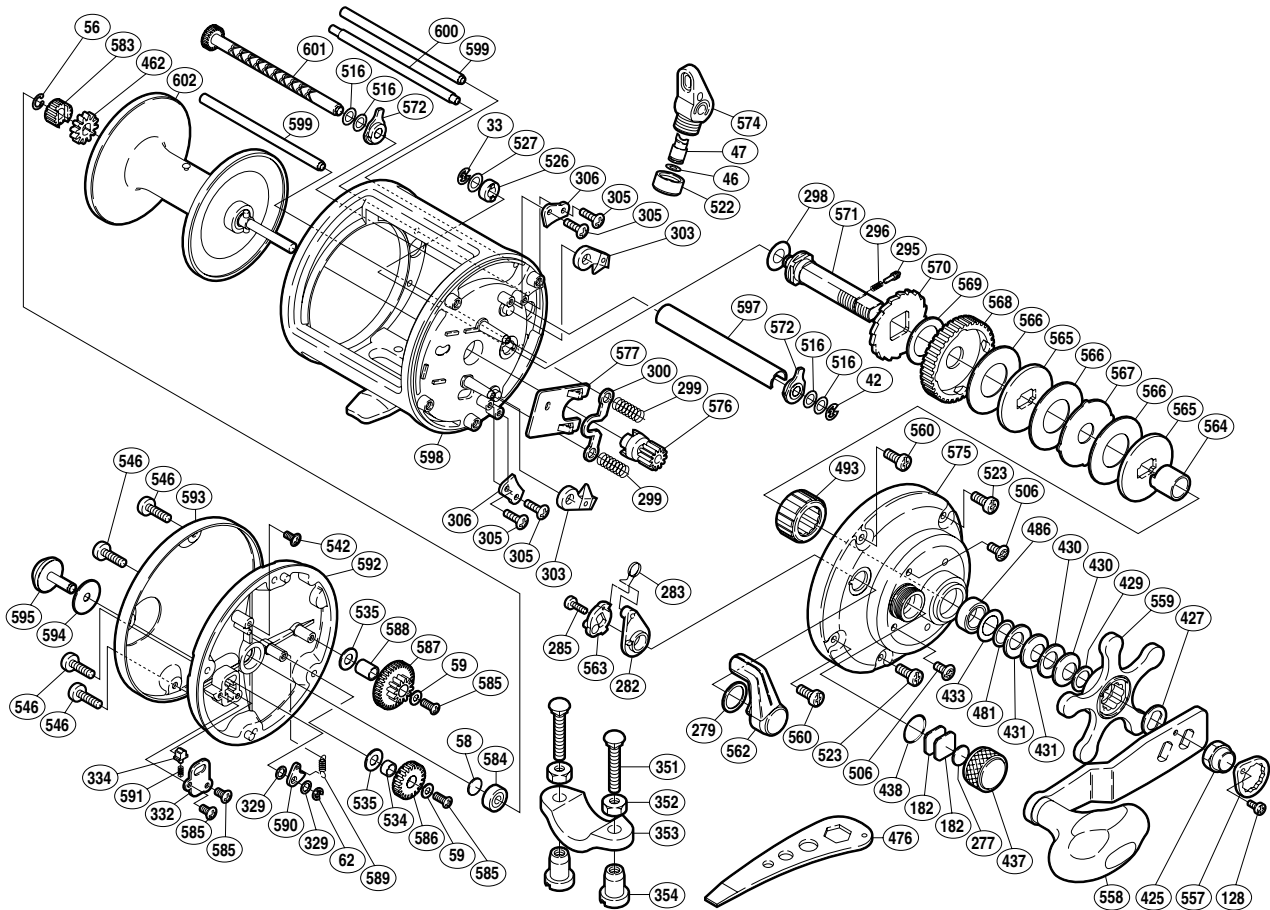

## TEK-800

Part No.	Description	Part No.	Description	Part No.	Description
TGT0033	Drive Shaft Retainer	TGT0433	Bearing Seal	TGT0572	Worm Bushing
TGT0042	Worm Shaft Retainer	TGT0437	Cast Control Cap	TGT0574	Line Guide
TGT0046	Spacer	TGT0438	"O" Ring	TGT0575	Right Side Plate
TGT0047	Line Guide Pawl	TGT0462	Click Gear	TGT0576	Pinion Gear
TGT0056	Idle Gear "A" Retainer	TGT0481	Bearing Thrust Washer	TGT0577	Yoke Plate
TGT0058	Spacer "B"	TGT0486	Ball Bearing	TGT0583	Idle Gear "A"
TGT0059	Lock Washer	TGT0493	Roller Clutch Bearing	TGT0584	Ball Bearing
TGT0062	Click Pawl Retainer	TGT0506	Right Side Plate Screw (B)	TGT0585	Multi-Purpose Screw
TGT0128	Handle Nut Plate Screw	TGT0516	Worm Shaft Spacer	TGT0586	Idle Gear "B"
TGT0182	Cast Control Spacer (A)	TGT0522	Pawl Cap	TGT0587	Idle Gear "D"
TGT0277	Cast Control Spacer (B)	TGT0523	Right Side Plate Screw (C)	TGT0588	Idle Gear "D" Support
TGT0279	Smoother	TGT0526	Drive Shaft Bushing	TGT0589	Click Pawl Spring
TGT0282	Eccentric Cam Bushing	TGT0527	Drive Shaft Washer (A)	TGT0590	Click Pawl
TGT0283	Clutch Spring	TGT0534	Idle Gear "B" Support	TGT0591	Click Spring
TGT0285	Clutch Lever Screw	TGT0535	Spacer "A"	TGT0592	Left Side Plate
TGT0295	Click Pin	TGT0542	Click Pawl Spring Screw	TGT0593	Left Side Plate Cover
TGT0296	Click Spring	TGT0546	Left Side Plate Screw	TGT0594	Spacer (A)
TGT0298	Drive Shaft Washer (B)	TGT0557	Handle Nut Plate	TGT0595	Click Button
TGT0299	Yoke Spring	TGT0558	Handle Assembly	TGT0597	Level Wind Guard
TGT0300	Yoke	TGT0559	Star Drag	TGT0598	One-Piece Frame
TGT0303	Anti-Reverse Pawl	TGT0560	Right Side Plate Screw (A)	TGT0599	Stabilizer Bar "A"
TGT0305	Anti-Reverse Pawl Screw	TGT0562	Clutch Lever	TGT0600	Stabilizer Bar "B"
TGT0306	Anti-Reverse Pawl Keeper	TGT0563	Clutch Cam	TGT0601	Worm Shaft
TGT0329	Spacer (B)	TGT0564	Roller Clutch Inner Tube	TGT0602	Spool Assembly
TGT0332	Click Spring Retainer	TGT0565	Key Washer		
TGT0334	Click Spring Holder	TGT0566	Drag Washer (B)	TGT0351	Rod Clamp Bolt (accessory)
TGT0425	Handle Nut	TGT0567	Eared Washer	TGT0352	Rod Clamp Nut (B) (accessory)
TGT0427	Drive Shaft Shield	TGT0568	Drive Gear	TGT0353	Rod Clamp (accessory)
TGT0429	Star Drag Washer	TGT0569	Drag Washer (A)	TGT0354	Rod Clamp Nut (A) (accessory)
TGT0430	Drag Spring Washer (10L)	TGT0570	Anti-Reverse Ratchet		
TGT0431	Drag Spring Washer (10H)	TGT0571	Drive Shaft	TGT0476	Wrench (accessory)