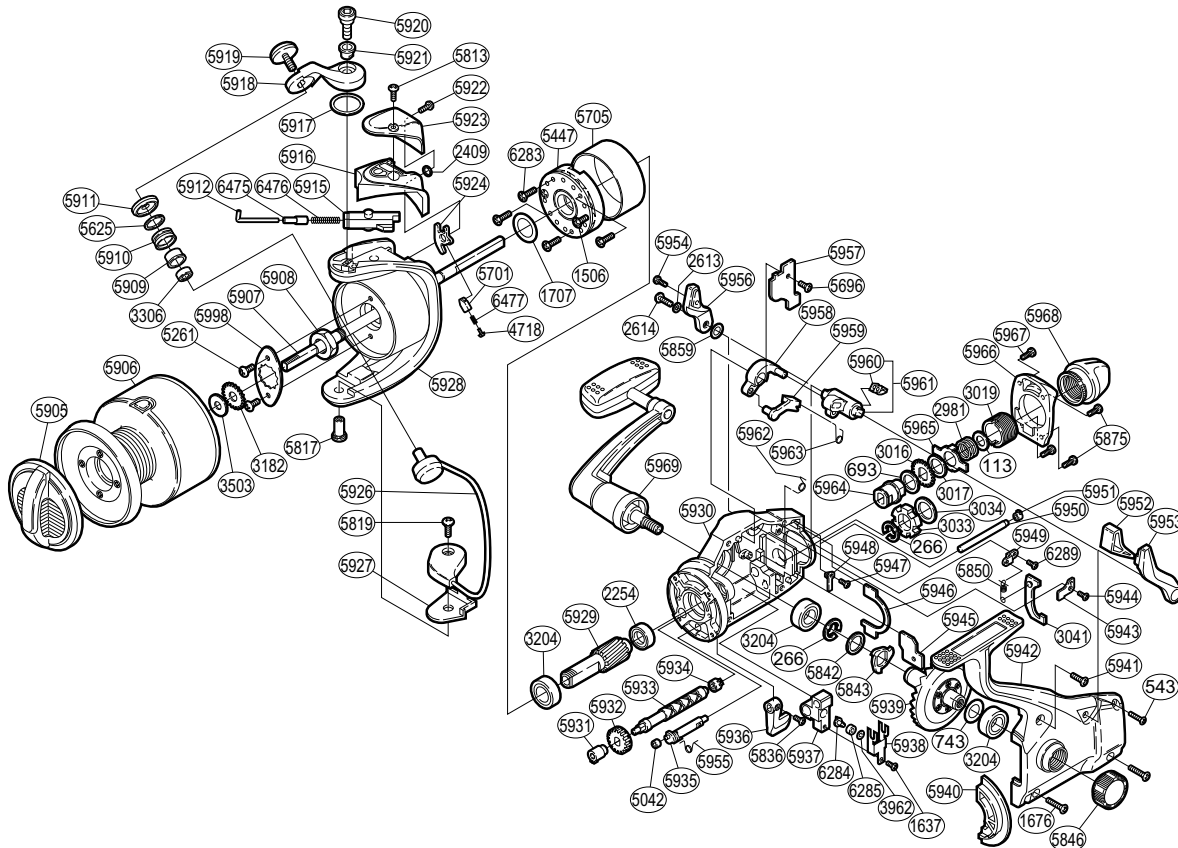

SHIMANO®

THUNNUS®

TU-6000F

Part No.	Description	Part No.	Description	Part No.	Description
RD 0113	Tension Spring Washer	RD 5843	Drive Gear Ratchet	RD 5941	Side Cover Screw (C)
RD 0266	"C" Lock	RD 5846	Handle Screw Cap	RD 5942	Side Cover
RD 0543	Side Cover Screw (B)	RD 5850	BaitRunner Pawl Spring	RD 5943	BaitRunner Pawl Guide
RD 0693	Free Spool Tension Washer (cloth)	RD 5859	BaitRunner Lever Spacer	RD 5944	BaitRunner Pawl Guide Screw
RD 0743	Drive Gear Washer	RD 5875	Rear Protector Screw (A)	RD 5945	Worm Shaft Retainer
RD 1506	Roller Clutch Cover Screw	RD 5905	Drag Knob	RD 5946	Dial Retainer
RD 1637	Slider Retainer Screw	RD 5906	Spool Assembly	RD 5947	Dial Click Screw
RD 1676	Side Cover Screw (A)	RD 5907	Main Shaft	RD 5948	Dial Click
RD 1707	Bushing Washer	RD 5908	Rotor Nut	RD 5949	Spring Retainer
RD 2254	Ball Bearing	RD 5909	Line Roller Bushing	RD 5950	Oscillating Guide
RD 2409	Spacer	RD 5910	Line Roller	RD 5951	Oscillating Guide Holder
RD 2613	Lock Washer	RD 5911	Line Roller Washer	RD 5952	BaitRunner Lever Bridge
RD 2614	Clutch Arm Screw	RD 5912	Bail Spring Guide (A)	RD 5953	BaitRunner Lever Arm (L)
RD 2981	Free Spool Tension Spring	RD 5915	Bail Spring Guide (B)	RD 5954	BaitRunner Lever Screw
RD 3016	Click Gear	RD 5916	Bail Spring Cover	RD 5955	Anti-Reverse Cam Spring
RD 3017	Free Spool Tension Washer (B)	RD 5917	Bail Arm Washer	RD 5956	BaitRunner Lever Arm (R)
RD 3019	Free Spool Tension Screw	RD 5918	Bail Arm	RD 5957	Clutch Pawl Guard
RD 3033	BaitRunner Ratchet	RD 5919	Line Roller Screw	RD 5958	Clutch Lever
RD 3034	Ratchet Spacer	RD 5920	Bail Arm Screw	RD 5959	Clutch Pawl
RD 3041	BaitRunner Pawl	RD 5921	Bail Arm Screw Collar	RD 5960	Clutch Arm Cover
RD 3182	Spool Support	RD 5922	Guard Screw (B)	RD 5961	Clutch Arm
RD 3204	Ball Bearing	RD 5923	Bail Spring Cover Guard	RD 5962	Clutch Spring
RD 3306	Line Roller Bearing	RD 5924	Bail Trip Lever	RD 5963	Clutch Pawl Spring
RD 3503	Spool Washer	RD 5926	Bail Assembly	RD 5964	Free Spool Tension Shaft
RD 3962	Spacer	RD 5927	Bail Hold Support Spacer	RD 5965	Eared Washer
RD 4718	Lever Spring Guide (A)	RD 5928	Rotor	RD 5966	Rear Protector
RD 5042	Anti-Reverse Cam Ring	RD 5929	Pinion Gear	RD 5967	Rear Protector Screw (B)
RD 5261	Nut Lock Screw	RD 5930	Body	RD 5968	BaitRunner Tension Dial
RD 5447	Roller Clutch Assembly	RD 5931	Worm Bushing (front)	RD 5969	Handle Assembly
RD 5625	Line Roller Spacer	RD 5932	Idle Gear	RD 5998	Rotor Nut Retainer
RD 5696	Clutch Pawl Guard Screw	RD 5933	Worm Shaft	RD 6283	Roller Clutch Screw
RD 5701	Lever Spring Guide (B)	RD 5934	Worm Bushing (rear)	RD 6284	Oscillating Pawl
RD 5705	Roller Clutch Ring	RD 5935	Anti-Reverse Cam	RD 6285	Oscillating Slider Bushing
RD 5813	Guard Screw (A)	RD 5936	Anti-Reverse Lever	RD 6289	Spring Retainer Screw
RD 5817	Bail Hold Support Shaft	RD 5937	Oscillating Slider	RD 6475	Spring Guide (A) Support
RD 5819	Bail Hold Support Screw	RD 5938	Oscillating Slider Retainer	RD 6476	Bail Spring
RD 5836	Anti-Reverse Lever Screw	RD 5939	Drive Gear	RD 6477	Bail Trip Lever Spring
RD 5842	Drive Gear Ratchet Spacer	RD 5940	Side Cover Flange		