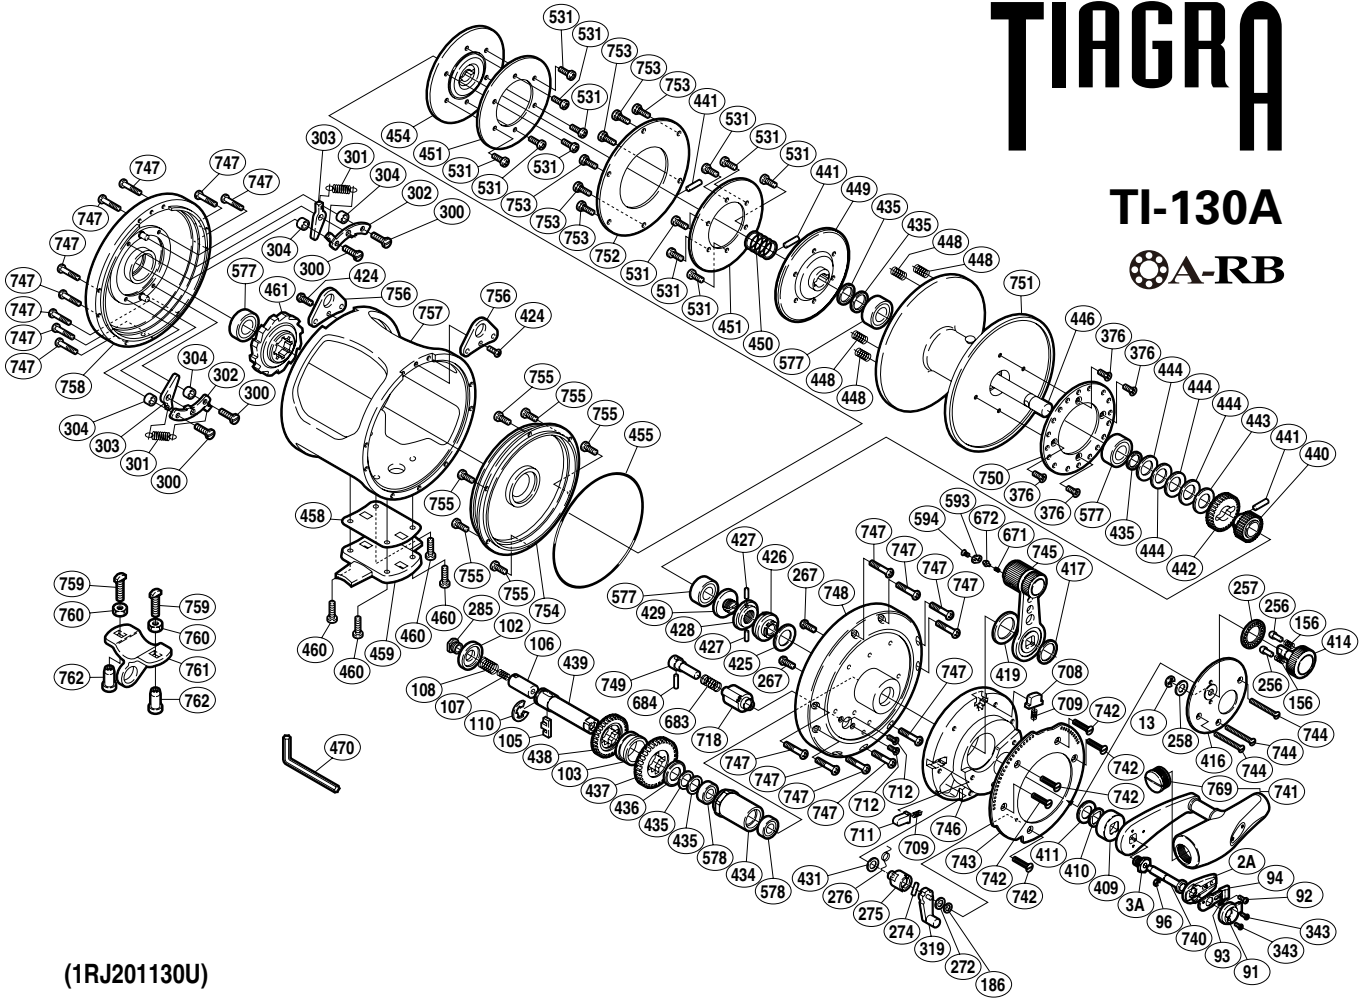

SHIMANO

TIAGRA

TI-130A

A-RB

(1RJ201130U)

Part No.	Description	Part No.	Description	Part No.	Description
TT 0002A	Handle Bolt Plate	TT 0414	Pre-Program Dial	TT 0594	Screw
TT 0003A	Handle Bolt	TT 0416	Lever Hub Cover	TT 0671	Lever Click Shoe
TT 0013	C Lock	TT 0417	Lever Thrust Ring	TT 0672	Liver Click
TT 0091	Push Button Shield	TT 0419	Lever Thrust Ring	TT 0683	Click Spring
TT 0092	Screw	TT 0424	Screw	TT 0684	Plunger Cross Pin A
TT 0093	Slide Plate Spring	TT 0425	Washer	TT 0708	Strike Stop
TT 0094	Slide Plate	TT 0426	Lever Shaft Body	TT 0709	Pressure Spring
TT 0096	E Lock	TT 0427	Pre-Program Key Pin	TT 0711	Free Spool Detent
TT 0102	Friction Washer A	TT 0428	Pre-Program Key	TT 0712	Screw
TT 0103	Friction Washer B	TT 0429	Pre-Program Screw	TT 0718	Plunger Holder
TT 0105	Gear Select Cross Bar	TT 0431	Spacer	TT 0740	Push Low Button Shaft
TT 0106	Cross Bar Stop	TT 0434	Drive Shaft Holder	TT 0741	Handle Assembly
TT 0107	Drive Shaft Spring B	TT 0435	Spacer	TT 0742	Screw
TT 0108	Drive Shaft Spring	TT 0436	Friction Washer C	TT 0743	Lever Quadrant
TT 0110	E Lock	TT 0437	Drive Gear A	TT 0744	Screw
TT 0156	Friction Shoe Spring	TT 0438	Drive Gear B	TT 0745	Drag Control Lever
TT 0186	Spacer	TT 0439	Drive Shaft	TT 0746	Right Side Plate B
TT 0256	Dial Click Shoe	TT 0440	Pinion Gear A	TT 0747	Screw
TT 0257	Dial Click	TT 0441	Cross Pin	TT 0748	Right Side Plate A
TT 0258	Washer	TT 0442	Pinion Gear B	TT 0749	Alert Plunger
TT 0267	Screw	TT 0443	Pre-Load Washer	TT 0750	Alert Ratchet
TT 0272	Spacer	TT 0444	Pre-Load Spring	TT 0751	Spool
TT 0274	Plunger Cross Pin B	TT 0446	Main Shaft	TT 0752	Drag Plate
TT 0275	Plunger Cross Pin Support	TT 0448	Pressure Release Spring	TT 0753	Screw
TT 0276	Cross Pin Support Spring	TT 0449	Pressure Plate A	TT 0754	Cooling Shield
TT 0285	Drive Shaft Screw	TT 0450	Pressure Plate Spring	TT 0755	Screw
TT 0300	Screw	TT 0451	Drag Washer	TT 0756	Harness Lug
TT 0301	Dog Spring	TT 0454	Pressure Plate B	TT 0757	One-Piece Frame
TT 0302	Set Plate	TT 0455	O Ring	TT 0758	Left Side Plate
TT 0303	Dog	TT 0458	Stand Shield	TT 0769	Handle Knob Bushing
TT 0304	Set Plate Support	TT 0459	Stand		
TT 0319	Strike Alert Lever	TT 0460	Screw	TT 0759	Rod Clamp Bolt (accessory)
TT 0343	Screw	TT 0461	Anti-Reverse Ratchet	TT 0760	Rod Clamp Nut B (accessory)
TT 0376	Screw	TT 0531	Screw	TT 0761	Rod Clamp (accessory)
TT 0409	Drive Shaft Shield	TT 0577	Ball Bearing	TT 0762	Rod Clamp Nut A (accessory)
TT 0410	Drive Shaft Thrust Washer	TT 0578	Ball Bearing		
TT 0411	Bearing Spacer	TT 0593	Lever Click Cover	TT 0470	Wrench (accessory)