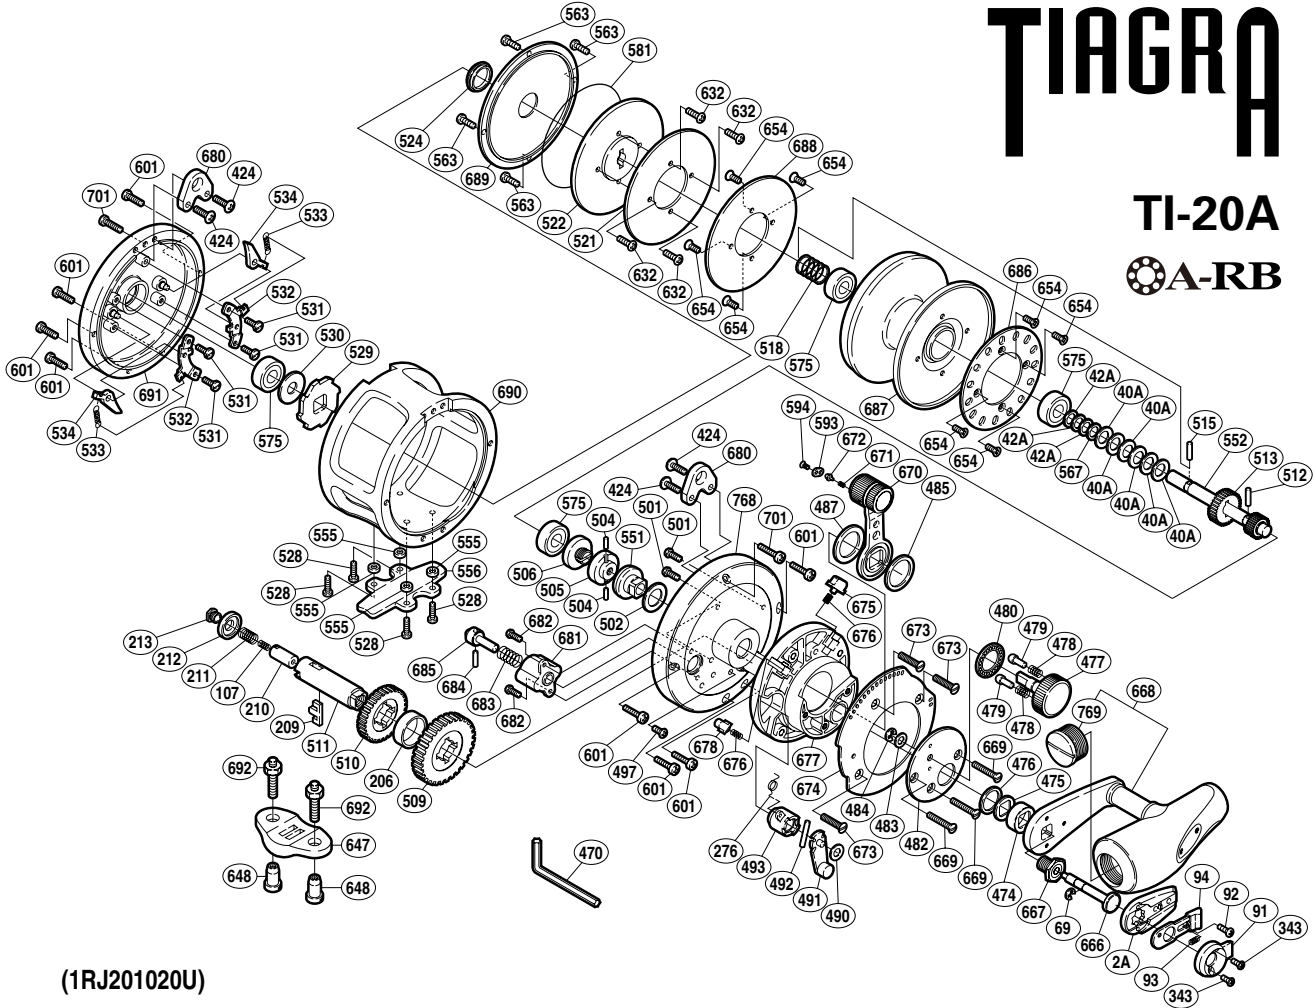

SHIMANO

TIAGRA

TI-20A

(1RJ201020U)

Part No.	Description	Part No.	Description	Part No.	Description
TT 0002A	Handle Bolt Plate	TT 0501	Screw	TT 0666	Push Low Button Shaft
TT 0040A	Pre-Load Spring	TT 0502	Washer	TT 0667	Handle Bolt
TT 0042A	Bearing Thrust Washer	TT 0504	Pre-Program Key Pin	TT 0668	Handle Assembly
TT 0069	E Lock	TT 0505	Pre-Program Key	TT 0669	Screw
TT 0091	Push Button Shield	TT 0506	Pre-Program Screw	TT 0670	Drag Control Lever
TT 0092	Screw	TT 0509	Drive Gear A	TT 0671	Lever Click Shoe
TT 0093	Slide Plate Spring	TT 0510	Drive Gear B	TT 0672	Liver Click
TT 0094	Slide Plate	TT 0511	Drive Shaft	TT 0673	Screw
TT 0107	Drive Shaft Spring B	TT 0512	Cross Pin A	TT 0674	Lever Quadrant
TT 0206	Friction Washer C	TT 0513	Pinion Gear B	TT 0675	Strike Stop
TT 0209	Gear Select Cross Bar	TT 0515	Cross Pin B	TT 0676	Pressure Spring
TT 0210	Cross Bar Stop	TT 0518	Pressure Plate Spring	TT 0677	Right Side Plate B
TT 0211	Drive Shaft Spring	TT 0521	Drag Washer	TT 0678	Free Spool Detent
TT 0212	Friction Washer A	TT 0522	Pressure Plate	TT 0680	Harness Lug
TT 0213	Drive Shaft Screw	TT 0524	Waterproof Ring	TT 0681	Plunger Holder
TT 0276	Cross Pin Support Spring	TT 0528	Screw	TT 0682	Screw
TT 0343	Screw	TT 0529	Anti-Reverse Ratchet	TT 0683	Click Spring
TT 0424	Screw	TT 0530	Bearing Spacer	TT 0684	Plunger Cross Pin A
TT 0474	Drive Shaft Shield	TT 0531	Screw	TT 0685	Alert Plunger
TT 0475	Drive Shaft Thrust Washer	TT 0532	Set Plate	TT 0686	Alert Ratchet
TT 0476	Bearing Spacer	TT 0533	Dog Spring	TT 0687	Spool
TT 0477	Pre-Program Dial	TT 0534	Dog	TT 0688	Drag Plate
TT 0478	Friction Shoe Spring	TT 0551	Lever Shaft Body	TT 0689	Cooling Shield
TT 0479	Dial Click Shoe	TT 0552	Pinion Shaft	TT 0690	One-Piece Frame
TT 0480	Dial Click	TT 0555	Stand Washer	TT 0691	Left Side Plate
TT 0482	Lever Hub Cover	TT 0556	Stand	TT 0701	Screw
TT 0483	Washer	TT 0563	Screw	TT 0768	Right Side Plate A
TT 0484	E Lock	TT 0567	Bearing Thrust Washer	TT 0769	Handle Knob Bushing
TT 0485	Lever Thrust Ring	TT 0575	Ball Bearing		
TT 0487	Lever Thrust Ring	TT 0581	O Ring		
TT 0490	Spacer	TT 0593	Lever Click Cover	TT 0647	Rod Clamp (accessory)
TT 0491	Strike Alert Lever	TT 0594	Screw	TT 0648	Rod Clamp Nut A (accessory)
TT 0492	Plunger Cross Pin B	TT 0601	Screw	TT 0692	Rod Clamp Bolt (accessory)
TT 0493	Plunger Cross Pin Support	TT 0632	Screw		
TT 0497	Screw	TT 0654	Screw	TT 0470	Wrench (accessory)