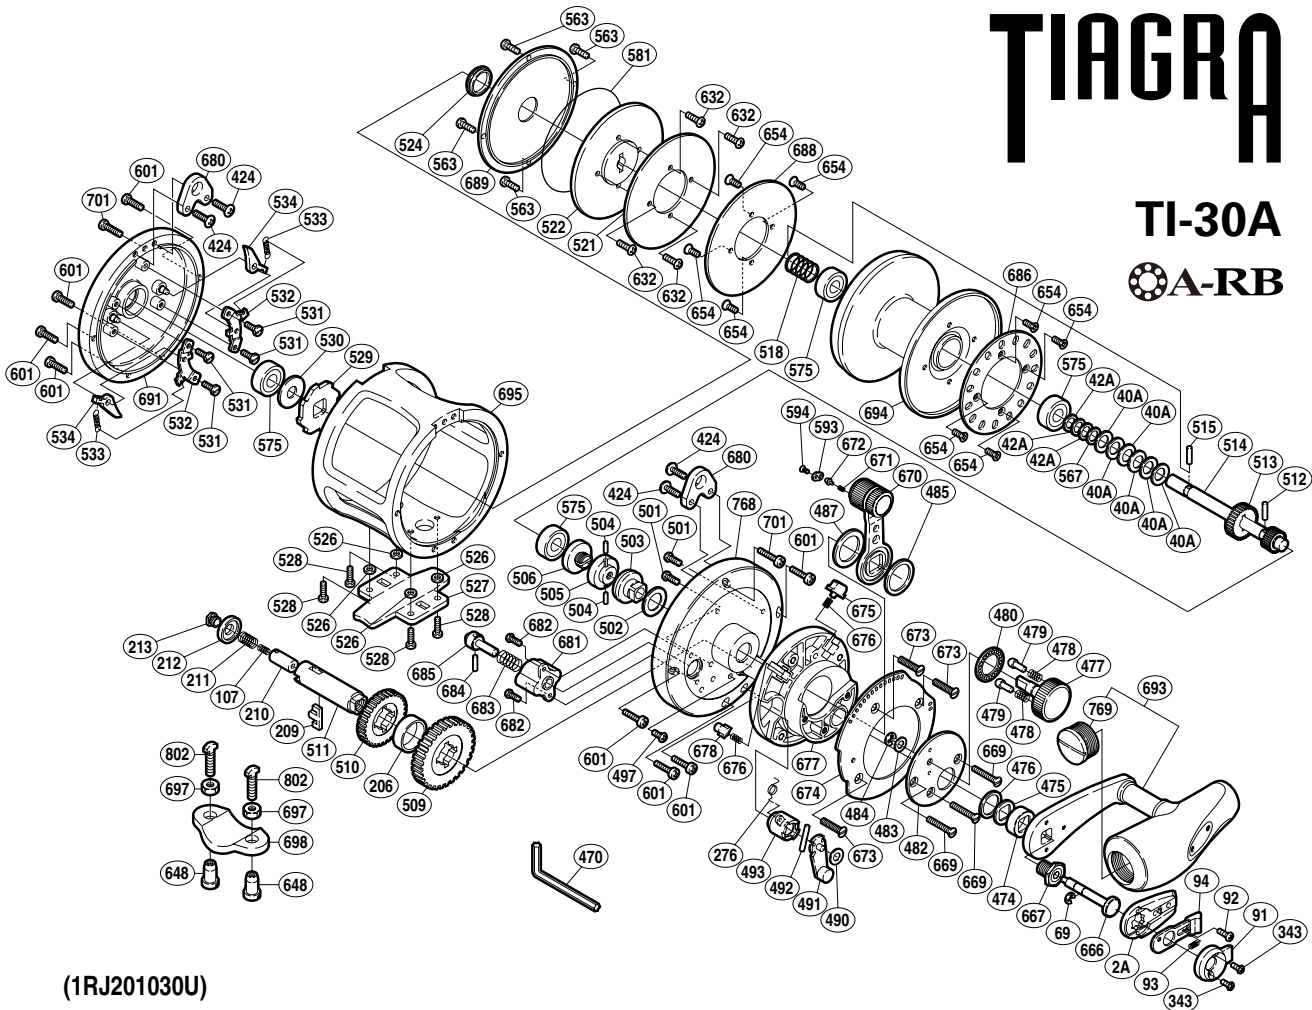

SHIMANO

TIAGRA

TI-30A

⊙A-RB

(1RJ201030U)

Part No.	Description	Part No.	Description	Part No.	Description
TT 0002A	Handle Bolt Plate	TT 0501	Screw	TT 0666	Push Low Button Shaft
TT 0040A	Pre-Load Spring	TT 0502	Washer	TT 0667	Handle Bolt
TT 0042A	Bearing Thrust Washer	TT 0503	Lever Shaft Body	TT 0669	Screw
TT 0069	E Lock	TT 0504	Pre-Program Key Pin	TT 0670	Drag Control Lever
TT 0091	Push Button Shield	TT 0505	Pre-Program Key	TT 0671	Lever Click Shoe
TT 0092	Screw	TT 0506	Pre-Program Screw	TT 0672	Liver Click
TT 0093	Slide Plate Spring	TT 0509	Drive Gear A	TT 0673	Screw
TT 0094	Slide Plate	TT 0510	Drive Gear B	TT 0674	Lever Quadrant
TT 0107	Drive Shaft Spring B	TT 0511	Drive Shaft	TT 0675	Strike Stop
TT 0206	Friction Washer C	TT 0512	Cross Pin A	TT 0676	Pressure Spring
TT 0209	Gear Select Cross Bar	TT 0513	Pinion Gear B	TT 0677	Right Side Plate B
TT 0210	Cross Bar Stop	TT 0514	Pinion Shaft	TT 0678	Free Spool Detent
TT 0211	Drive Shaft Spring	TT 0515	Cross Pin B	TT 0680	Harness Lug
TT 0212	Friction Washer A	TT 0518	Pressure Plate Spring	TT 0681	Plunger Holder
TT 0213	Drive Shaft Screw	TT 0521	Drag Washer	TT 0682	Screw
TT 0276	Cross Pin Support Spring	TT 0522	Pressure Plate	TT 0683	Click Spring
TT 0343	Screw	TT 0524	Waterproof Ring	TT 0684	Plunger Cross Pin A
TT 0424	Screw	TT 0526	Stand Washer	TT 0685	Alert Plunger
TT 0474	Drive Shaft Shield	TT 0527	Stand	TT 0686	Alert Ratchet
TT 0475	Drive Shaft Thrust Washer	TT 0528	Screw	TT 0688	Drag Plate
TT 0476	Bearing Spacer	TT 0529	Anti-Reverse Ratchet	TT 0689	Cooling Shield
TT 0477	Pre-Program Dial	TT 0530	Bearing Spacer	TT 0691	Left Side Plate
TT 0478	Friction Shoe Spring	TT 0531	Screw	TT 0693	Handle Assembly
TT 0479	Dial Click Shoe	TT 0532	Set Plate	TT 0694	Spool
TT 0480	Dial Click	TT 0533	Dog Spring	TT 0695	One-Piece Frame
TT 0482	Lever Hub Cover	TT 0534	Dog	TT 0701	Screw
TT 0483	Washer	TT 0563	Screw	TT 0768	Right Side Plate A
TT 0484	E Lock	TT 0567	Bearing Thrust Washer	TT 0769	Handle Knob Bushing
TT 0485	Lever Thrust Ring	TT 0575	Ball Bearing		
TT 0487	Lever Thrust Ring	TT 0581	O Ring	TT 0648	Rod Clamp Nut A (accessory)
TT 0490	Spacer	TT 0593	Lever Click Cover	TT 0697	Rod Clamp Nut B (accessory)
TT 0491	Strike Alert Lever	TT 0594	Screw	TT 0698	Rod Clamp (accessory)
TT 0492	Plunger Cross Pin B	TT 0601	Screw	TT 0802	Rod Clamp Bolt (accessory)
TT 0493	Plunger Cross Pin Support	TT 0632	Screw		
TT 0497	Screw	TT 0654	Screw	TT 0470	Wrench (accessory)