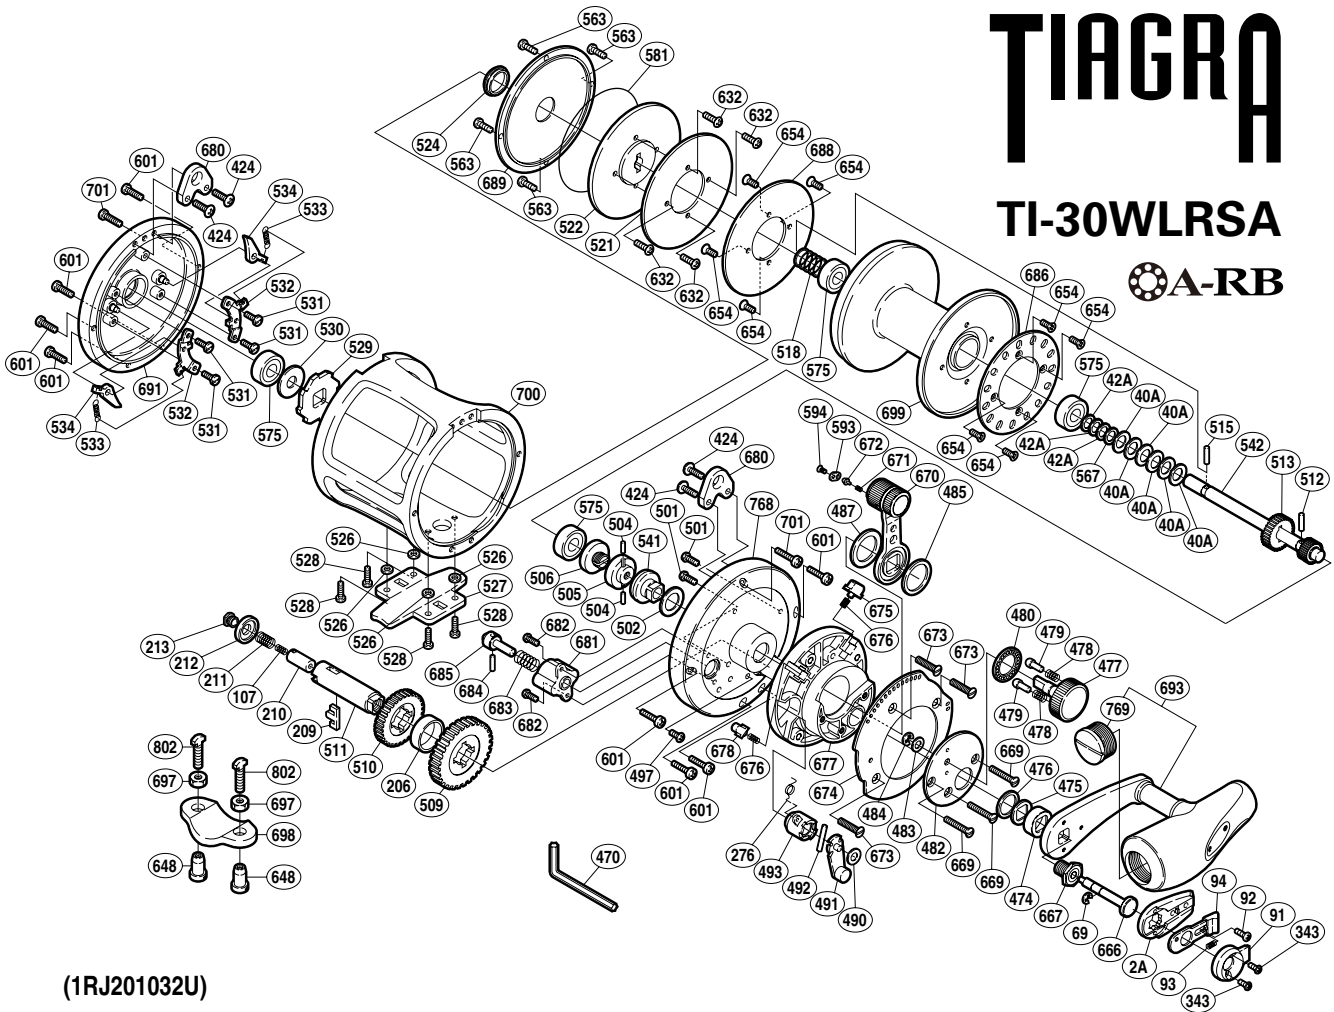

SHIMANO

TIAGRA

TI-30WLRSA

(1RJ201032U)

Part No.	Description	Part No.	Description	Part No.	Description
TT 0002A	Handle Bolt Plate	TT 0501	Screw	TT 0666	Push Low Button Shaft
TT 0040A	Pre-Load Spring	TT 0502	Washer	TT 0667	Handle Bolt
TT 0042A	Bearing Thrust Washer	TT 0504	Pre-Program Key Pin	TT 0669	Screw
TT 0069	E Lock	TT 0505	Pre-Program Key	TT 0670	Drag Control Lever
TT 0091	Push Button Shield	TT 0506	Pre-Program Screw	TT 0671	Lever Click Shoe
TT 0092	Screw	TT 0509	Drive Gear A	TT 0672	Liver Click
TT 0093	Slide Plate Spring	TT 0510	Drive Gear B	TT 0673	Screw
TT 0094	Slide Plate	TT 0511	Drive Shaft	TT 0674	Lever Quadrant
TT 0107	Drive Shaft Spring B	TT 0512	Cross Pin A	TT 0675	Strike Stop
TT 0206	Friction Washer C	TT 0513	Pinion Gear B	TT 0676	Pressure Spring
TT 0209	Gear Select Cross Bar	TT 0515	Cross Pin B	TT 0677	Right Side Plate B
TT 0210	Cross Bar Stop	TT 0518	Pressure Plate Spring	TT 0678	Free Spool Detent
TT 0211	Drive Shaft Spring	TT 0521	Drag Washer	TT 0680	Harness Lug
TT 0212	Friction Washer A	TT 0522	Pressure Plate	TT 0681	Plunger Holder
TT 0213	Drive Shaft Screw	TT 0524	Waterproof Ring	TT 0682	Screw
TT 0276	Cross Pin Support Spring	TT 0526	Stand Washer	TT 0683	Click Spring
TT 0343	Screw	TT 0527	Stand	TT 0684	Plunger Cross Pin A
TT 0424	Screw	TT 0528	Screw	TT 0685	Alert Plunger
TT 0474	Drive Shaft Shield	TT 0529	Anti-Reverse Ratchet	TT 0686	Alert Ratchet
TT 0475	Drive Shaft Thrust Washer	TT 0530	Bearing Spacer	TT 0688	Drag Plate
TT 0476	Bearing Spacer	TT 0531	Screw	TT 0689	Cooling Shield
TT 0477	Pre-Program Dial	TT 0532	Set Plate	TT 0691	Left Side Plate
TT 0478	Friction Shoe Spring	TT 0533	Dog Spring	TT 0693	Handle Assembly
TT 0479	Dial Click Shoe	TT 0534	Dog	TT 0699	Spool
TT 0480	Dial Click	TT 0541	Lever Shaft Body	TT 0700	One-Piece Frame
TT 0482	Lever Hub Cover	TT 0542	Pinion Shaft	TT 0701	Screw
TT 0483	Washer	TT 0563	Screw	TT 0768	Right Side Plate A
TT 0484	E Lock	TT 0567	Bearing Thrust Washer	TT 0769	Handle Knob Bushing
TT 0485	Lever Thrust Ring	TT 0575	Ball Bearing		
TT 0487	Lever Thrust Ring	TT 0581	O Ring	TT 0648	Rod Clamp Nut A (accessory)
TT 0490	Spacer	TT 0593	Lever Click Cover	TT 0697	Rod Clamp Nut B (accessory)
TT 0491	Strike Alert Lever	TT 0594	Screw	TT 0698	Rod Clamp (accessory)
TT 0492	Plunger Cross Pin B	TT 0601	Screw	TT 0802	Rod Clamp Bolt (accessory)
TT 0493	Plunger Cross Pin Support	TT 0632	Screw		
TT 0497	Screw	TT 0654	Screw	TT 0470	Wrench (accessory)