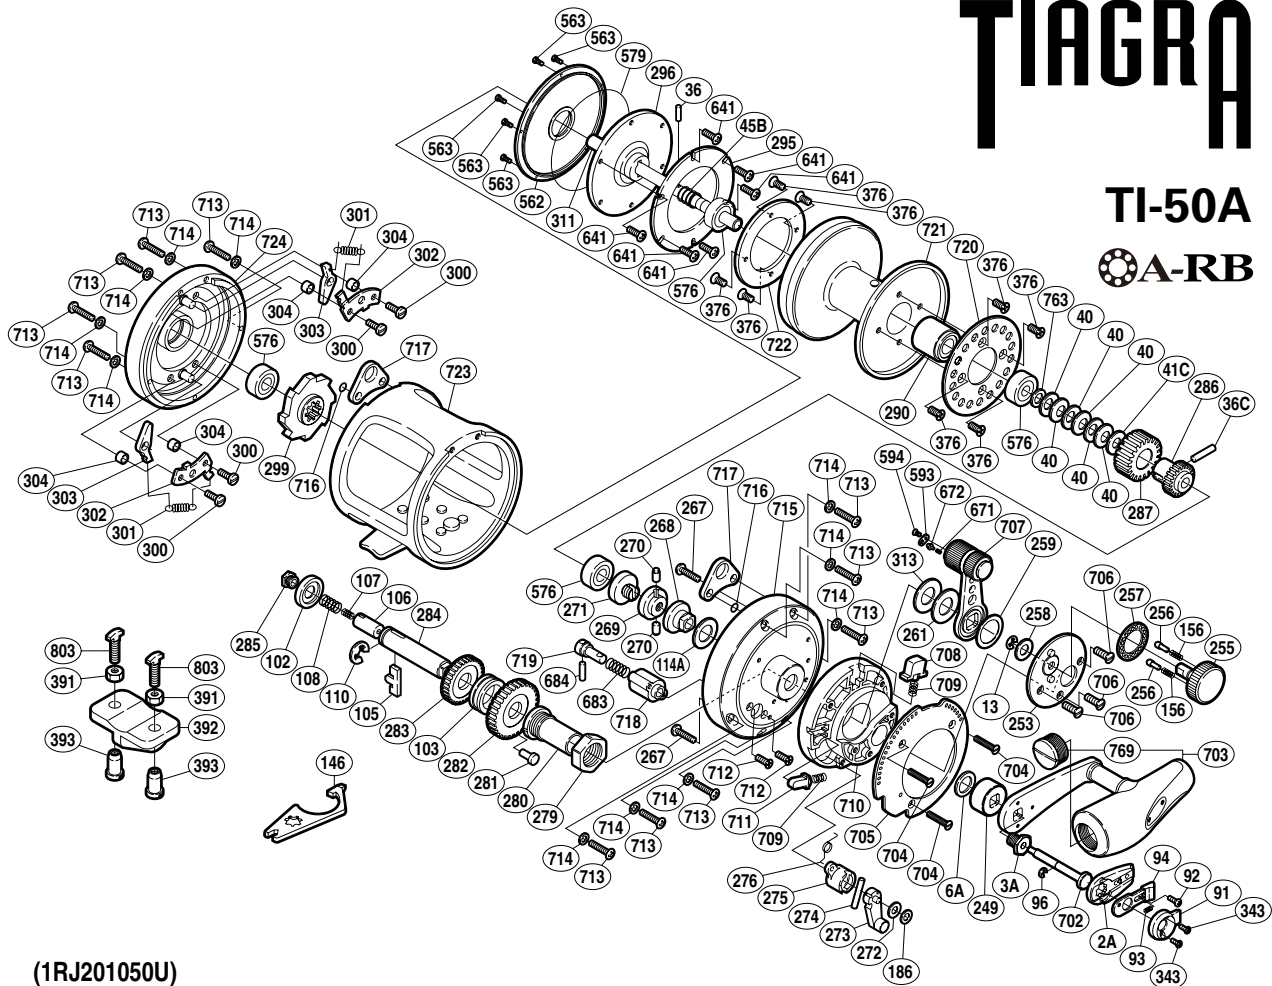

SHIMANO

TIAGRA

TI-50A

⊙A-RB

(1RJ201050U)

Part No.	Description	Part No.	Description	Part No.	Description
TT 0002A	Handle Bolt Plate	TT 0271	Pre-Program Screw	TT 0672	Liver Click
TT 0003A	Handle Bolt	TT 0272	Spacer	TT 0683	Click Spring
TT 0006A	Drive Shaft Washer	TT 0273	Strike Alert Lever	TT 0684	Plunger Cross Pin A
TT 0013	C Lock	TT 0274	Plunger Cross Pin B	TT 0702	Push Low Button Shaft
TT 0036	Cross Pin A	TT 0275	Plunger Cross Pin Support	TT 0703	Handle Assembly
TT 0036C	Cross Pin B	TT 0276	Cross Pin Support Spring	TT 0704	Screw
TT 0040	Pre-Load Spring	TT 0279	Holder Nut	TT 0705	Lever Quadrant
TT 0041C	Pre-Load Washer	TT 0280	Drive Shaft Holder	TT 0706	Screw
TT 0045B	Pressure Plate Spring	TT 0281	Lock Pin	TT 0707	Drag Control Lever
TT 0091	Push Button Shield	TT 0282	Drive Gear A	TT 0708	Strike Stop
TT 0092	Screw	TT 0283	Drive Gear B	TT 0709	Pressure Spring
TT 0093	Slide Plate Spring	TT 0284	Drive Shaft	TT 0710	Right Side Plate B
TT 0094	Slide Plate	TT 0285	Drive Shaft Screw	TT 0711	Free Spool Detent
TT 0096	E Lock	TT 0286	Pinion Gear A	TT 0712	Screw
TT 0102	Friction Washer A	TT 0287	Pinion Gear B	TT 0713	Screw
TT 0103	Friction Washer B	TT 0290	Piston Assembly	TT 0714	Washer
TT 0105	Gear Select Cross Bar	TT 0295	Drag Washer	TT 0715	Right Side Plate A
TT 0106	Cross Bar Stop	TT 0296	Pressure Plate	TT 0716	O Ring
TT 0107	Drive Shaft Spring B	TT 0299	Anti-Reverse Ratchet	TT 0717	Harness Lug
TT 0108	Drive Shaft Spring	TT 0300	Screw	TT 0718	Plunger Holder
TT 0110	E Lock	TT 0301	Dog Spring	TT 0719	Alert Plunger
TT 0114A	Washer	TT 0302	Set Plate	TT 0720	Alert Ratchet
TT 0156	Friction Shoe Spring	TT 0303	Dog	TT 0721	Spool
TT 0186	Spacer	TT 0304	Set Plate Support	TT 0722	Drag Plate
TT 0249	Drive Shaft Shield	TT 0311	Main Shaft	TT 0723	One-Piece Frame
TT 0253	Lever Hub Cover	TT 0313	Lever Thrust Ring	TT 0724	Left Side Plate
TT 0255	Pre-Program Dial	TT 0343	Screw	TT 0763	Bearing Thrust Washer
TT 0256	Dial Click Shoe	TT 0376	Screw	TT 0769	Handle Knob Bushing
TT 0257	Dial Click	TT 0562	Cooling Shield		
TT 0258	Washer	TT 0563	Screw		
TT 0259	Lever Thrust Ring	TT 0576	Ball Bearing	TT 0391	Rod Clamp Nut B (accessory)
TT 0261	Lever Thrust Ring	TT 0579	O Ring	TT 0392	Rod Clamp (accessory)
TT 0267	Screw	TT 0593	Lever Click Cover	TT 0393	Rod Clamp Nut A (accessory)
TT 0268	Lever Shaft Body	TT 0594	Screw	TT 0803	Rod Clamp Bolt (accessory)
TT 0269	Pre-Program Key	TT 0641	Screw		
TT 0270	Pre-Program Key Pin	TT 0671	Lever Click Shoe	TT 0146	Wrench (accessory)