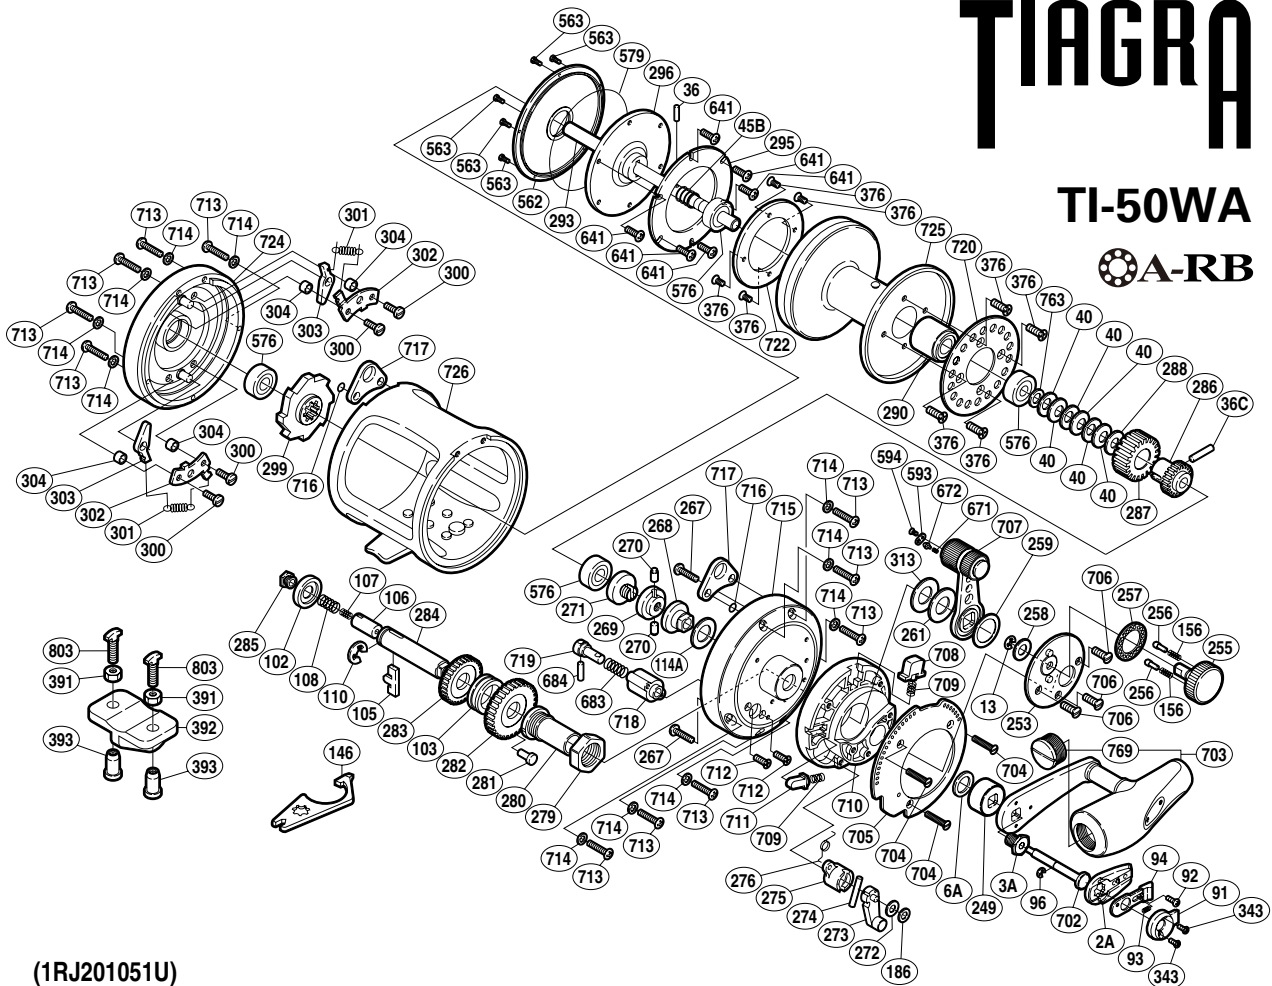

SHIMANO

TIAGRA

TI-50WA

A-RB

(1RJ201051U)

Part No.	Description	Part No.	Description	Part No.	Description
TT 0002A	Handle Bolt Plate	TT 0272	Spacer	TT 0672	Liver Click
TT 0003A	Handle Bolt	TT 0273	Strike Alert Lever	TT 0683	Click Spring
TT 0006A	Drive Shaft Washer	TT 0274	Plunger Cross Pin B	TT 0684	Plunger Cross Pin A
TT 0013	C Lock	TT 0275	Plunger Cross Pin Support	TT 0702	Push Low Button Shaft
TT 0036	Cross Pin A	TT 0276	Cross Pin Support Spring	TT 0703	Handle Assembly
TT 0036C	Cross Pin B	TT 0279	Holder Nut	TT 0704	Screw
TT 0040	Pre-Load Spring	TT 0280	Drive Shaft Holder	TT 0705	Lever Quadrant
TT 0045B	Pressure Plate Spring	TT 0281	Lock Pin	TT 0706	Screw
TT 0091	Push Button Shield	TT 0282	Drive Gear A	TT 0707	Drag Control Lever
TT 0092	Screw	TT 0283	Drive Gear B	TT 0708	Strike Stop
TT 0093	Slide Plate Spring	TT 0284	Drive Shaft	TT 0709	Pressure Spring
TT 0094	Slide Plate	TT 0285	Drive Shaft Screw	TT 0710	Right Side Plate B
TT 0096	E Lock	TT 0286	Pinion Gear A	TT 0711	Free Spool Detent
TT 0102	Friction Washer A	TT 0287	Pinion Gear B	TT 0712	Screw
TT 0103	Friction Washer B	TT 0288	Pre-Load Washer	TT 0713	Screw
TT 0105	Gear Select Cross Bar	TT 0290	Piston Assembly	TT 0714	Washer
TT 0106	Cross Bar Stop	TT 0293	Main Shaft	TT 0715	Right Side Plate A
TT 0107	Drive Shaft Spring B	TT 0295	Drag Washer	TT 0716	O Ring
TT 0108	Drive Shaft Spring	TT 0296	Pressure Plate	TT 0717	Harness Lug
TT 0110	E Lock	TT 0299	Anti-Reverse Ratchet	TT 0718	Plunger Holder
TT 0114A	Washer	TT 0300	Screw	TT 0719	Alert Plunger
TT 0156	Friction Shoe Spring	TT 0301	Dog Spring	TT 0720	Alert Ratchet
TT 0186	Spacer	TT 0302	Set Plate	TT 0722	Drag Plate
TT 0249	Drive Shaft Shield	TT 0303	Dog	TT 0724	Left Side Plate
TT 0253	Lever Hub Cover	TT 0304	Set Plate Support	TT 0725	Spool
TT 0255	Pre-Program Dial	TT 0313	Lever Thrust Ring	TT 0726	One-Piece Frame
TT 0256	Dial Click Shoe	TT 0343	Screw	TT 0763	Bearing Thrust Washer
TT 0257	Dial Click	TT 0376	Screw	TT 0769	Handle Knob Bushing
TT 0258	Washer	TT 0562	Cooling Shield		
TT 0259	Lever Thrust Ring	TT 0563	Screw		
TT 0261	Lever Thrust Ring	TT 0576	Ball Bearing	TT 0391	Rod Clamp Nut B (accessory)
TT 0267	Screw	TT 0579	O Ring	TT 0392	Rod Clamp (accessory)
TT 0268	Lever Shaft Body	TT 0593	Lever Click Cover	TT 0393	Rod Clamp Nut A (accessory)
TT 0269	Pre-Program Key	TT 0594	Screw	TT 0803	Rod Clamp Bolt (accessory)
TT 0270	Pre-Program Key Pin	TT 0641	Screw		
TT 0271	Pre-Program Screw	TT 0671	Lever Click Shoe	TT 0146	Wrench (accessory)