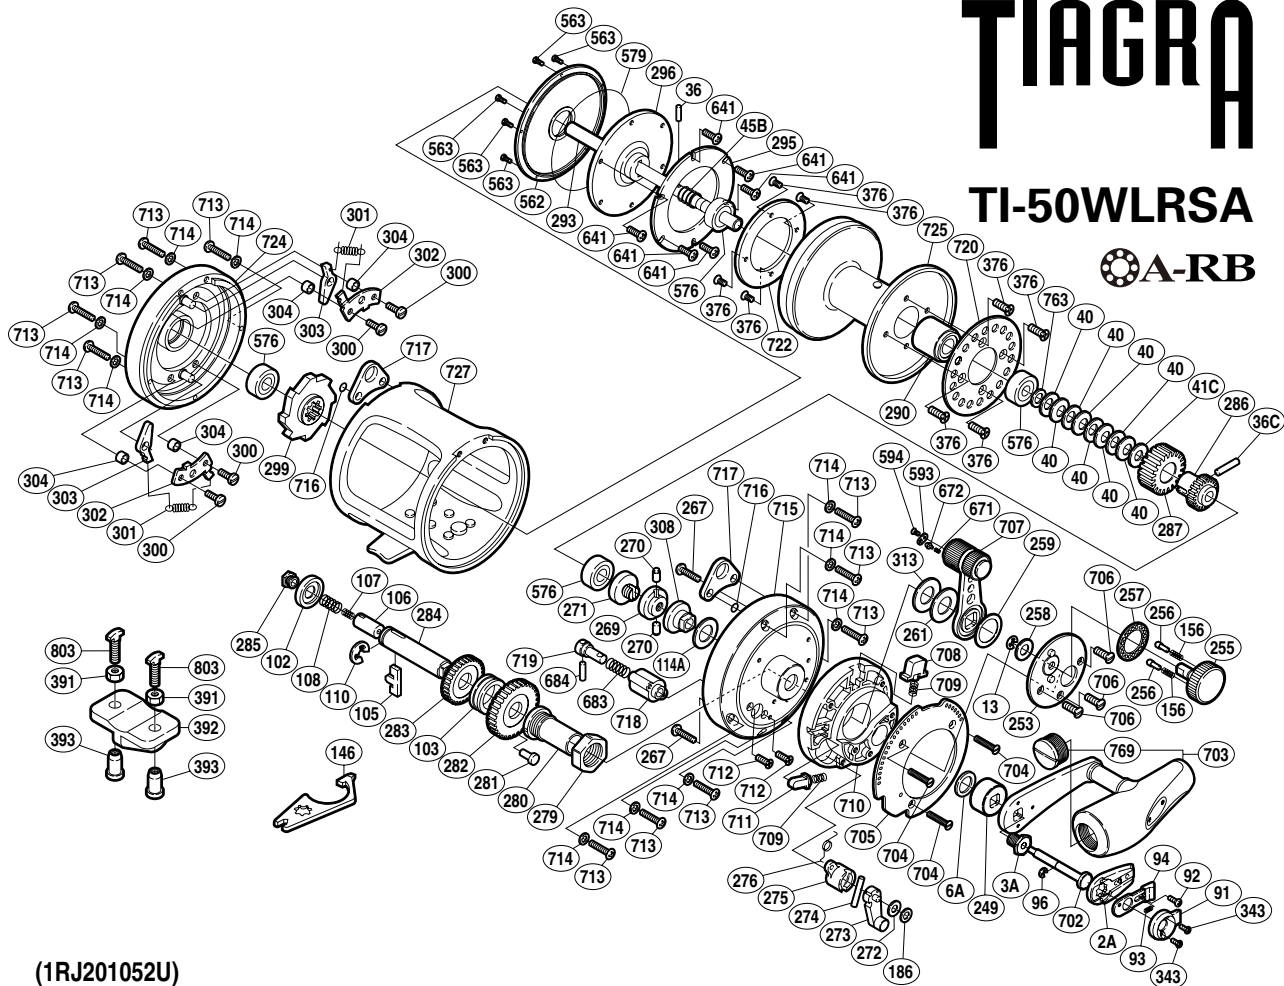

## TI-50WLRSA

(1RJ201052U)

Part No.	Description	Part No.	Description	Part No.	Description
TT 0002A	Handle Bolt Plate	TT 0272	Spacer	TT 0672	Liver Click
TT 0003A	Handle Bolt	TT 0273	Strike Alert Lever	TT 0683	Click Spring
TT 0006A	Drive Shaft Washer	TT 0274	Plunger Cross Pin B	TT 0684	Plunger Cross Pin A
TT 0013	C Lock	TT 0275	Plunger Cross Pin Support	TT 0702	Push Low Button Shaft
TT 0036	Cross Pin A	TT 0276	Cross Pin Support Spring	TT 0703	Handle Assembly
TT 0036C	Cross Pin B	TT 0279	Holder Nut	TT 0704	Screw
TT 0040	Pre-Load Spring	TT 0280	Drive Shaft Holder	TT 0705	Lever Quadrant
TT 0041C	Pre-Load Washer	TT 0281	Lock Pin	TT 0706	Screw
TT 0045B	Pressure Plate Spring	TT 0282	Drive Gear A	TT 0707	Drag Control Lever
TT 0091	Push Button Shield	TT 0283	Drive Gear B	TT 0708	Strike Stop
TT 0092	Screw	TT 0284	Drive Shaft	TT 0709	Pressure Spring
TT 0093	Slide Plate Spring	TT 0285	Drive Shaft Screw	TT 0710	Right Side Plate B
TT 0094	Slide Plate	TT 0286	Pinion Gear A	TT 0711	Free Spool Detent
TT 0096	E Lock	TT 0287	Pinion Gear B	TT 0712	Screw
TT 0102	Friction Washer A	TT 0290	Piston Assembly	TT 0713	Screw
TT 0103	Friction Washer B	TT 0293	Main Shaft	TT 0714	Washer
TT 0105	Gear Select Cross Bar	TT 0295	Drag Washer	TT 0715	Right Side Plate A
TT 0106	Cross Bar Stop	TT 0296	Pressure Plate	TT 0716	O Ring
TT 0107	Drive Shaft Spring B	TT 0299	Anti-Reverse Ratchet	TT 0717	Harness Lug
TT 0108	Drive Shaft Spring	TT 0300	Screw	TT 0718	Plunger Holder
TT 0110	E Lock	TT 0301	Dog Spring	TT 0719	Alert Plunger
TT 0114A	Washer	TT 0302	Set Plate	TT 0720	Alert Ratchet
TT 0156	Friction Shoe Spring	TT 0303	Dog	TT 0722	Drag Plate
TT 0186	Spacer	TT 0304	Set Plate Support	TT 0724	Left Side Plate
TT 0249	Drive Shaft Shield	TT 0308	Lever Shaft Body	TT 0725	Spool
TT 0253	Lever Hub Cover	TT 0313	Lever Thrust Ring	TT 0727	One-Piece Frame
TT 0255	Pre-Program Dial	TT 0343	Screw	TT 0763	Bearing Thrust Washer
TT 0256	Dial Click Shoe	TT 0376	Screw	TT 0769	Handle Knob Bushing
TT 0257	Dial Click	TT 0562	Cooling Shield		
TT 0258	Washer	TT 0563	Screw		
TT 0259	Lever Thrust Ring	TT 0576	Ball Bearing	TT 0391	Rod Clamp Nut B (accessory)
TT 0261	Lever Thrust Ring	TT 0579	O Ring	TT 0392	Rod Clamp (accessory)
TT 0267	Screw	TT 0593	Lever Click Cover	TT 0393	Rod Clamp Nut A (accessory)
TT 0269	Pre-Program Key	TT 0594	Screw	TT 0803	Rod Clamp Bolt (accessory)
TT 0270	Pre-Program Key Pin	TT 0641	Screw		
TT 0271	Pre-Program Screw	TT 0671	Lever Click Shoe	TT 0146	Wrench (accessory)