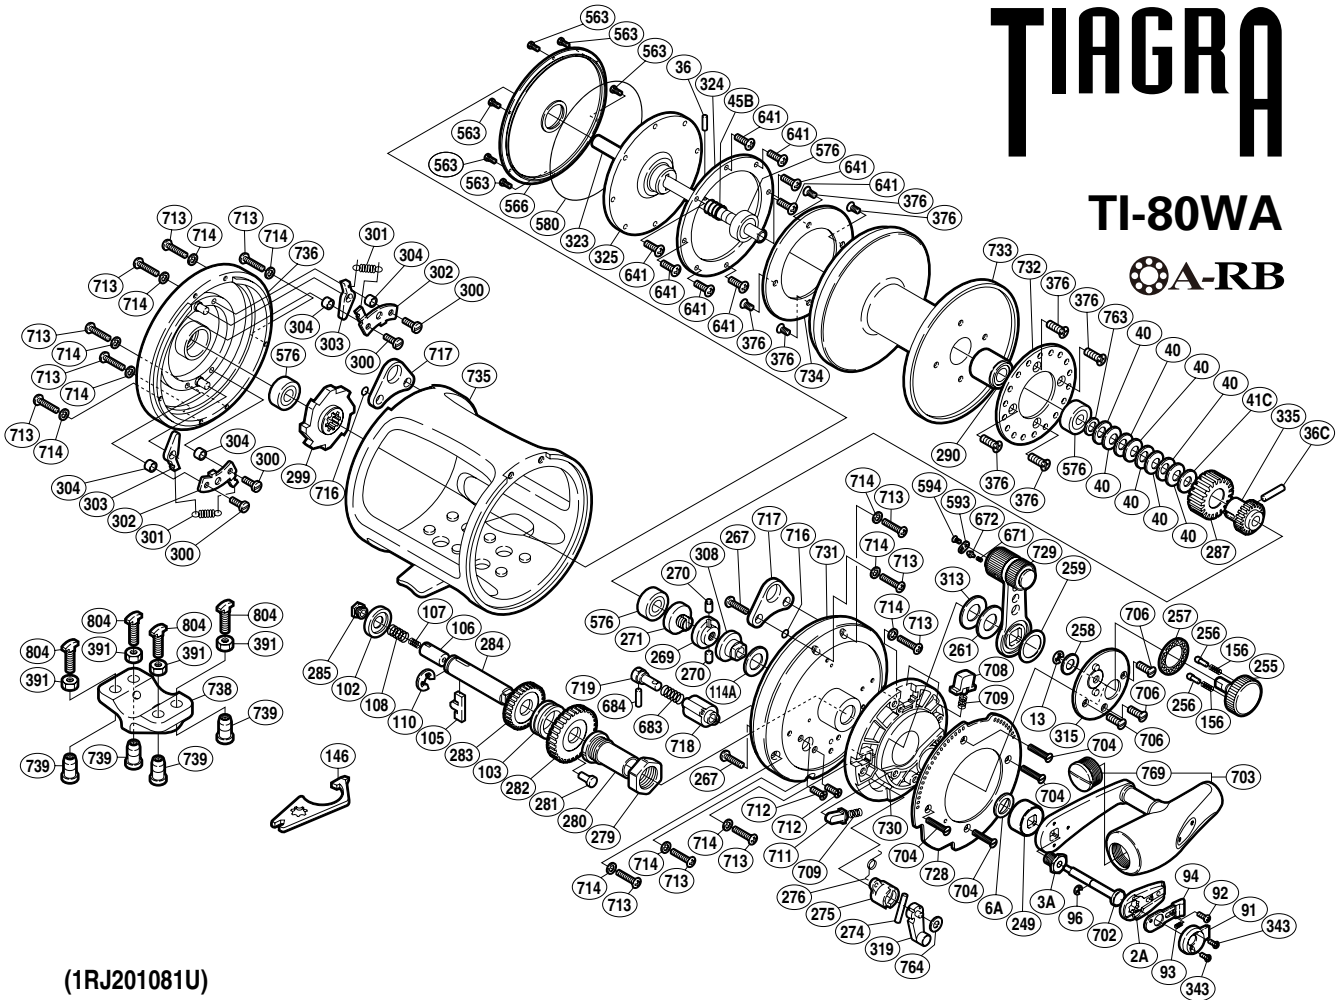

SHIMANO

TIAGRA

TI-80WA

⊙A-RB

(1RJ201081U)

Part No.	Description	Part No.	Description	Part No.	Description
TT 0002A	Handle Bolt Plate	TT 0276	Cross Pin Support Spring	TT 0684	Plunger Cross Pin A
TT 0003A	Handle Bolt	TT 0279	Holder Nut	TT 0702	Push Low Button Shaft
TT 0006A	Drive Shaft Washer	TT 0280	Drive Shaft Holder	TT 0703	Handle Assembly
TT 0013	C Lock	TT 0281	Lock Pin	TT 0704	Screw
TT 0036	Cross Pin A	TT 0282	Drive Gear A	TT 0706	Screw
TT 0036C	Cross Pin B	TT 0283	Drive Gear B	TT 0708	Strike Stop
TT 0040	Pre-Load Spring	TT 0284	Drive Shaft	TT 0709	Pressure Spring
TT 0041C	Pre-Load Washer	TT 0285	Drive Shaft Screw	TT 0711	Free Spool Detent
TT 0045B	Pressure Plate Spring	TT 0287	Pinion Gear B	TT 0712	Screw
TT 0091	Push Button Shield	TT 0290	Piston Assembly	TT 0713	Screw
TT 0092	Screw	TT 0299	Anti-Reverse Ratchet	TT 0714	Washer
TT 0093	Slide Plate Spring	TT 0300	Screw	TT 0716	O Ring
TT 0094	Slide Plate	TT 0301	Dog Spring	TT 0717	Harness Lug
TT 0096	E Lock	TT 0302	Set Plate	TT 0718	Plunger Holder
TT 0102	Friction Washer A	TT 0303	Dog	TT 0719	Alert Plunger
TT 0103	Friction Washer B	TT 0304	Set Plate Support	TT 0728	Lever Quadrant
TT 0105	Gear Select Cross Bar	TT 0308	Lever Shaft Body	TT 0729	Drag Control Lever
TT 0106	Cross Bar Stop	TT 0313	Lever Thrust Ring	TT 0730	Right Side Plate B
TT 0107	Drive Shaft Spring B	TT 0315	Lever Hub Cover	TT 0731	Right Side Plate A
TT 0108	Drive Shaft Spring	TT 0319	Strike Alert Lever	TT 0732	Alert Ratchet
TT 0110	E Lock	TT 0323	Main Shaft	TT 0733	Spool
TT 0114A	Washer	TT 0324	Drag Washer	TT 0734	Drag Plate
TT 0156	Friction Shoe Spring	TT 0325	Pressure Plate	TT 0735	One-Piece Frame
TT 0249	Drive Shaft Shield	TT 0335	Pinion Gear A	TT 0736	Left Side Plate
TT 0255	Pre-Program Dial	TT 0343	Screw	TT 0763	Bearing Thrust Washer
TT 0256	Dial Click Shoe	TT 0376	Screw	TT 0764	Spacer
TT 0257	Dial Click	TT 0563	Screw	TT 0769	Handle Knob Bushing
TT 0258	Washer	TT 0566	Cooling Shield		
TT 0259	Lever Thrust Ring	TT 0576	Ball Bearing		
TT 0261	Lever Thrust Ring	TT 0580	O Ring		
TT 0267	Screw	TT 0593	Lever Click Cover	TT 0391	Rod Clamp Nut B (accessory)
TT 0269	Pre-Program Key	TT 0594	Screw	TT 0738	Rod Clamp (accessory)
TT 0270	Pre-Program Key Pin	TT 0641	Screw	TT 0739	Rod Clamp Nut A (accessory)
TT 0271	Pre-Program Screw	TT 0671	Lever Click Shoe	TT 0804	Rod Clamp Bolt (accessory)
TT 0274	Plunger Cross Pin B	TT 0672	Liver Click		
TT 0275	Plunger Cross Pin Support	TT 0683	Click Spring	TT 0146	Wrench (accessory)