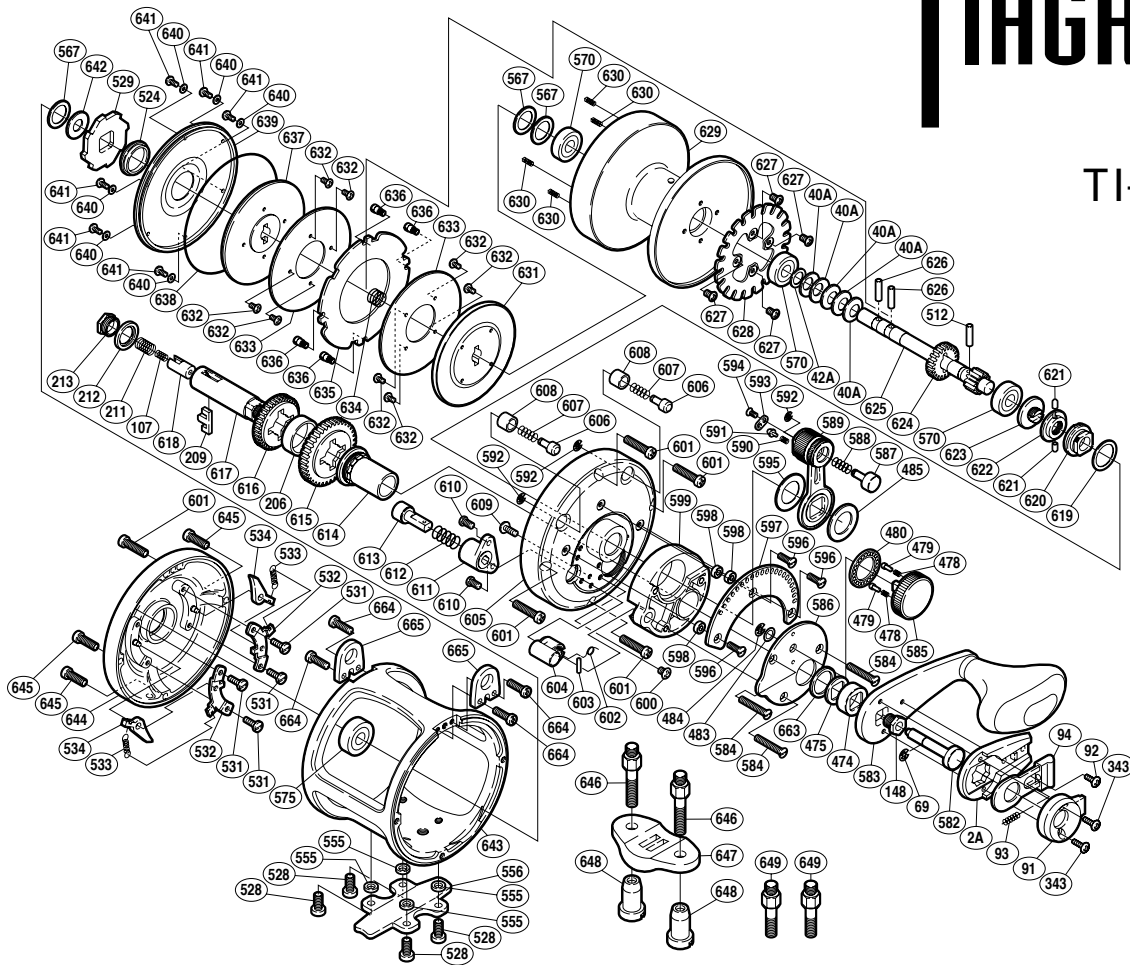

TIAGRA

TI-16

Part No.	Description
TT 0002A	Handle Bolt Plate
TT 0040A	Pre-Load Spring
TT 0042A	Bearing Thrust Washer
TT 0069	"E" Lock
TT 0091	Push Button Shield
TT 0092	Handle Bolt Plate Screw
TT 0093	Slide Plate Spring
TT 0094	Slide Plate
TT 0107	Drive Shaft Spring "B"
TT 0148	Handle Bolt
TT 0206	Friction Washer (C)
TT 0209	Gear Select Cross Bar
TT 0211	Drive Shaft Spring
TT 0212	Friction Washer (A)
TT 0213	Drive Shaft Screw
TT 0343	Push Button Shield Screw
TT 0474	Drive Shaft Shield
TT 0475	Drive Shaft Thrust Washer
TT 0478	Friction Shoe Spring
TT 0479	Dial Click Shoe
TT 0480	Dial Click
TT 0483	Dial Washer
TT 0484	"E" Lock
TT 0485	Lever Thrust Ring (B)
TT 0512	Cross Pin (A)
TT 0524	Waterproof Ring
TT 0528	Stand Screw
TT 0529	Anti-Reverse Ratchet
TT 0531	Set Plate Screw
TT 0532	Set Plate
TT 0533	Dog Spring
TT 0534	Dog
TT 0555	Stand Washer
TT 0556	Stand
TT 0567	Bearing Thrust Washer (B)
TT 0570	Ball Bearing
TT 0575	Ball Bearing

Part No.	Description
TT 0582	Push "Low" Button Shaft
TT 0583	Handle Assembly
TT 0584	Cover Screw
TT 0585	Pre-Program Dial
TT 0586	Lever Hub Cover
TT 0587	Drag Control Button
TT 0588	Drag Control Button Spring
TT 0589	Drag Control Lever
TT 0590	Lever Click Shoe
TT 0591	Lever Click
TT 0592	"E" Lock
TT 0593	Lever Click Cover
TT 0594	Lever Click Cover Screw
TT 0595	Lever Thrust Ring (A)
TT 0596	Quadrant Anchor Bolt
TT 0597	Lever Quadrant
TT 0598	Lever Quadrant Bushing
TT 0599	Right Side Plate (B)
TT 0600	Drive Shaft Holder Screw
TT 0601	Right Side Plate Screw
TT 0602	Cross Pin Support Spring
TT 0603	Plunger Cross Pin (B)
TT 0604	Plunger Cross Pin Support
TT 0605	Right Side Plate (A)
TT 0606	Free Spool Detent
TT 0607	Pressure Spring
TT 0608	Detent Bushing
TT 0609	Right Side Plate (B) Screw
TT 0610	Plunger Holder Screw
TT 0611	Plunger Holder
TT 0612	Plunger Spring
TT 0613	Alert Plunger
TT 0614	Drive Shaft Holder
TT 0615	Drive Gear (A)
TT 0616	Drive Gear (B)
TT 0617	Drive Shaft
TT 0618	Cross Bar Stop